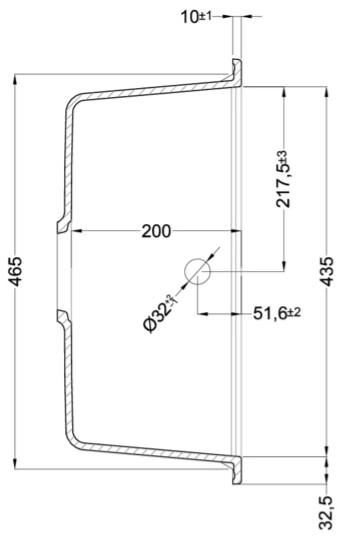

UNICO 300

Technical Drawing

0

Description 1-bowl sink with drainer

Model UNICO 300

Base (mm) 500

0 Inset

Dimensions (mm) 790 x 500

Hole for built-in installation (mm) 770 x 480

Number of Bowls 1

Bowl Depth (mm) 200

0

Gross Weight (kg) 15,53

Net Weight (kg) 10,10

Packaging Dimension (kg) 870 x 575 x 300

0 (kg) 0,150

Unico 300

general tolerances where not expressly communicated ± 1 mm
 connection dimensions according to UNI EN 695
 eventual exceptions are reported with *

elleci