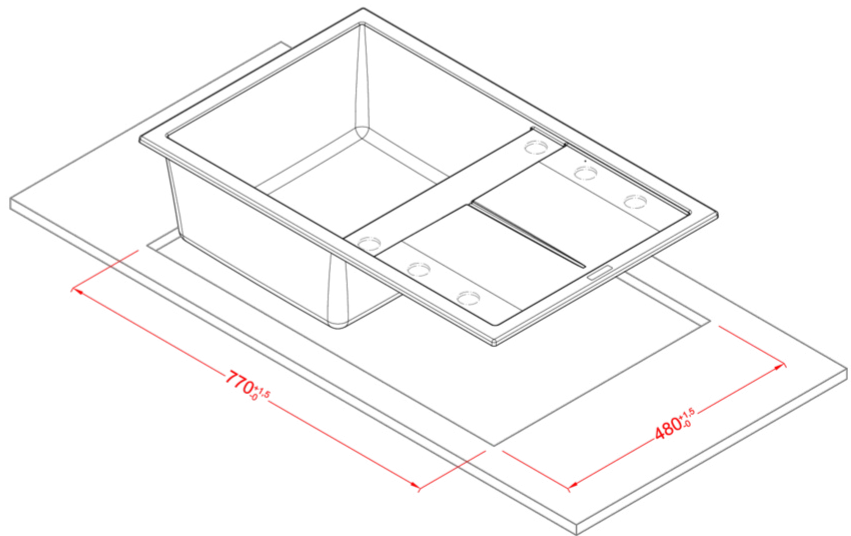

Unico 300

general tolerances where not expressly communicated ± 1 mm
connection dimensions according to UNI EN 695
eventual exceptions are reported with *

elleci