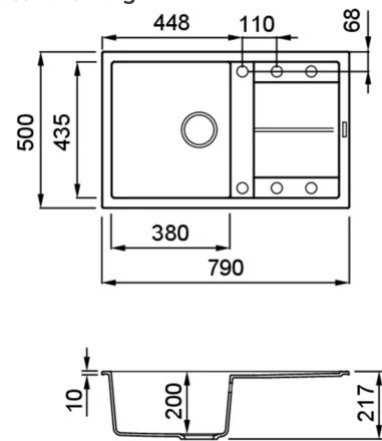

UNICO 300

Technical Drawing

0

Description 1-bowl sink with drainer

Model UNICO 300

Base (mm) 500

0 Inset

Dimensions (mm) 790 x 500

Hole for built-in installation (mm) 770 x 480

Number of Bowls 1

Bowl Depth (mm) 200

0

Gross Weight (kg) 15,53

Net Weight (kg) 10,10

Packaging Dimension (kg) 870 x 575 x 300

0 (kg) 0,150

Unico 300

general tolerances where not expressly communicated ± 1 mm
 connection dimensions according to UNI EN 695
 eventual exceptions are reported with *

elleci