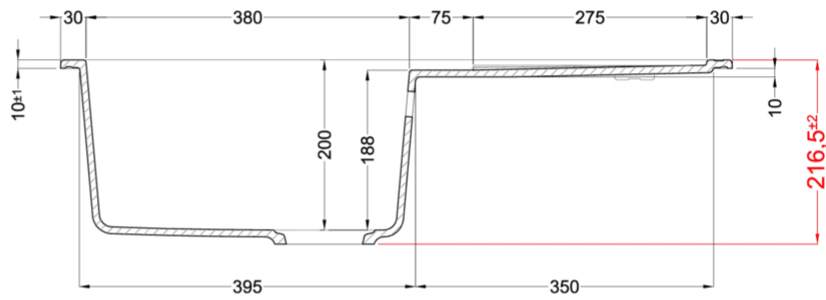

Unico 300

general tolerances where not expressly communicated ± 1 mm
connection dimensions according to UNI EN 695
eventual exceptions are reported with *

elleci