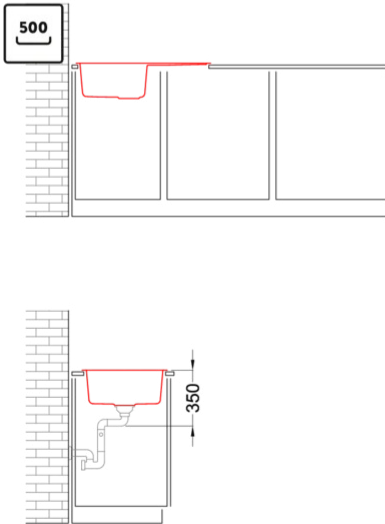

Unico 300

general tolerances where not expressly communicated ± 1 mm
connection dimensions according to UNI EN 695
eventual exceptions are reported with *

elleci