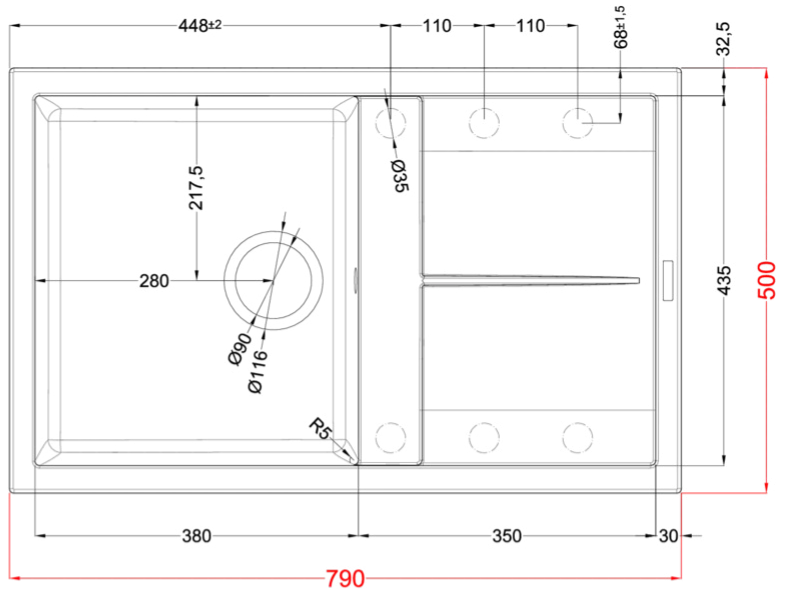

UNICO 300

Technical Drawing

0

Description 1-bowl sink with drainer

Model UNICO 300

Base (mm) 500

0 Inset

Dimensions (mm) 790 x 500

Hole for built-in installation (mm) 770 x 480

Number of Bowls 1

Bowl Depth (mm) 200

0

Gross Weight (kg) 15,53

Net Weight (kg) 10,10

Packaging Dimension (kg) 870 x 575 x 300

0 (kg) 0,150

Unico 300

general tolerances where not expressly communicated ± 1 mm
 connection dimensions according to UNI EN 695
 eventual exceptions are reported with *

elleci