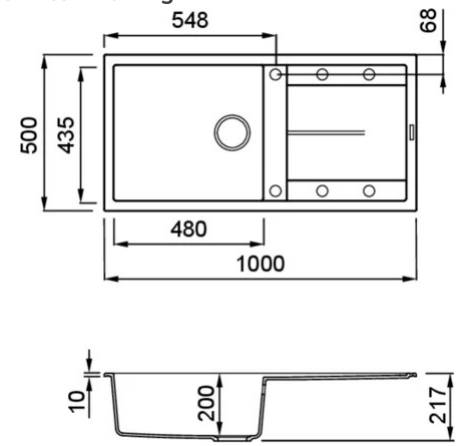

### Technical Drawing

0

**Description** 1-bowl sink with drainer

**Model** UNICO 480

**Base (mm)** 600

**0** Inset

**Dimensions (mm)** 1000 x 500

**Hole for built-in installation (mm)** 980 x 480

**Number of Bowls** 1

**Bowl Depth (mm)** 200

0

**Gross Weight (kg)** 19,17

**Net Weight (kg)** 13,20

**Packaging Dimension (kg)** 1080 x 575 x 300

**0 (kg)** 0,186

0