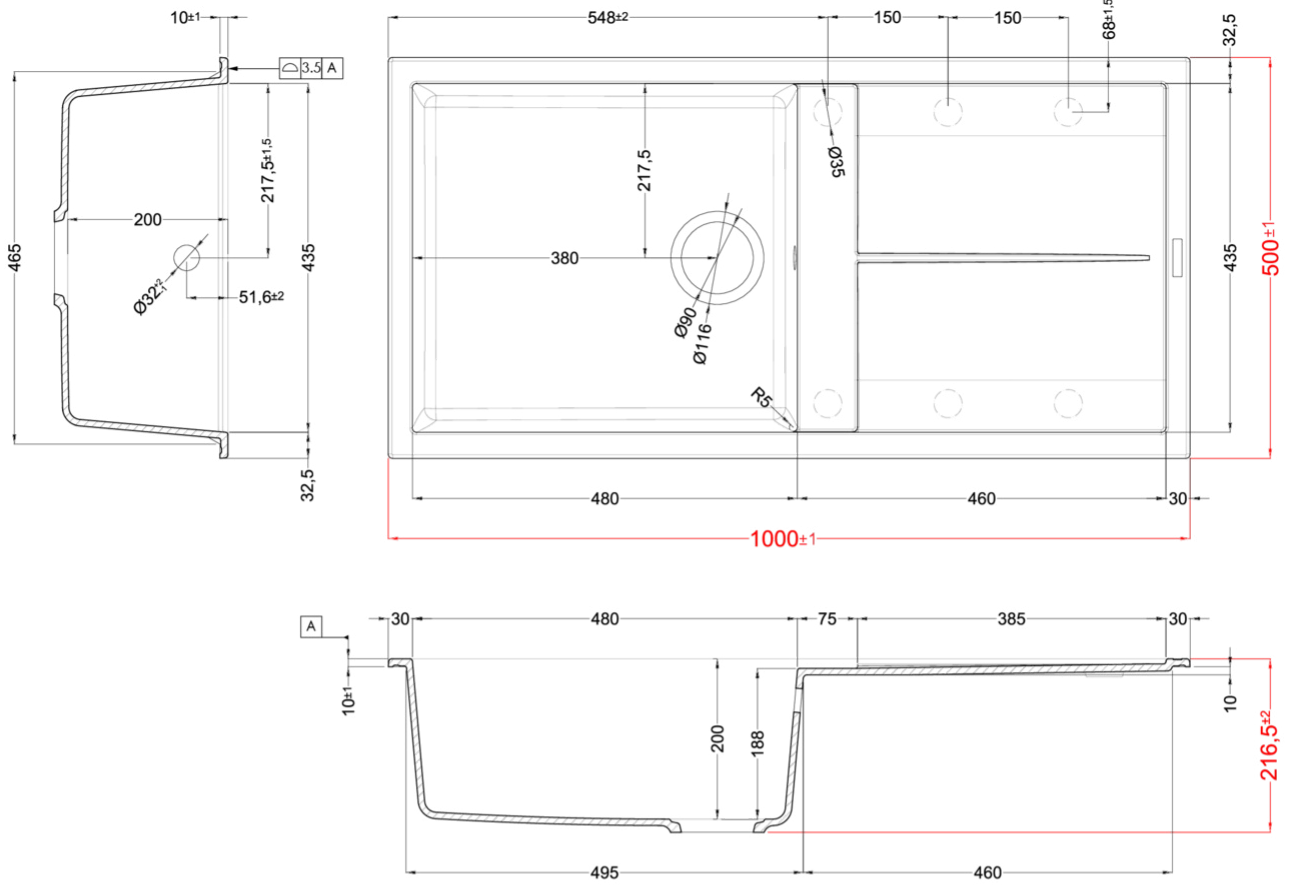

### Technical Drawing

0

**Description** 1-bowl sink with drainer

**Model** UNICO 480

**Base (mm)** 600

**0** Inset

**Dimensions (mm)** 1000 x 500

**Hole for built-in installation (mm)** 980 x 480

**Number of Bowls** 1

**Bowl Depth (mm)** 200

0

**Gross Weight (kg)** 19,17

**Net Weight (kg)** 13,20

**Packaging Dimension (kg)** 1080 x 575 x 300

**0 (kg)** 0,186

0

## CLASSIC

**LGU48051** G51  
8032557038269

**LGU48059** G59  
8032557038276

**LGU48062** G62  
8032557037637

## Unico 480

general tolerances where not expressly communicated  $\pm 1$  mm  
 connection dimensions according to UNI EN 695  
 eventual exceptions are reported with \*

elleci