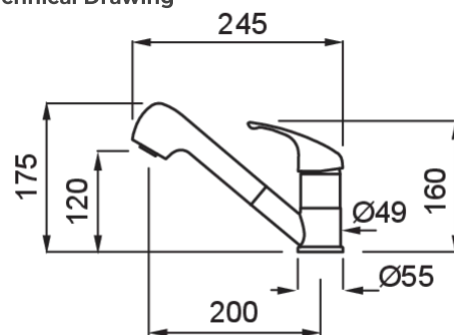

### Technical Drawing

0

<b>Description</b>	Single-lever tap with swivel spout and pull-out sprayer with jet switch-over
<b>Model</b>	VENERE
<b>Base (mm)</b>	55
<b>Bowl Depth (ømm)</b>	35
<b>Bowl Depth</b>	360°
<b>Flexi-hose</b>	Stainless Steel 3/8"
<b>Bowl Depth (ømm)</b>	35