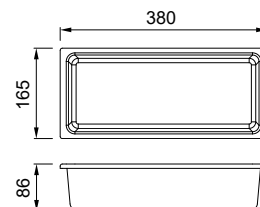

BOWL 380 new

Polypropylene tray
Dimensions: 380 x 165 x 86 mm

- BK Black
  ABP038BK
- GR Grey
  ABP038GR

BEST WORKSTATION, TIME, TIME UNDERMOUNT