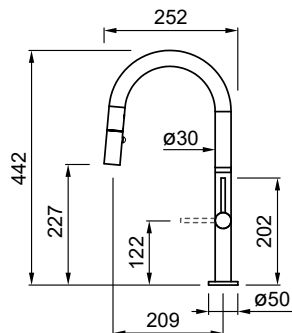

Kai new

Single-lever gooseneck swivel spout tap with dual-function pull-out spray and jet.

SPECIFICATIONS

Spout base	Ø 50 mm
Spout rotation	360°
Lever operation	0-90°
Hose type	Stainless steel 3/8" mm
Hose length	600 mm
Cartridge	Ø 25 mm
Hole size	Ø 35 mm

● CR Chrome   MIKKAICR

● GM Gun metal   MOKKAIGM

● BK Black   MOKKAIBK

Stream PLUS

Single-lever long-neck swivel spout tap with pull-out spray.

SPECIFICATIONS

Spout base	Ø 54 mm
Spout rotation	360°
Lever operation	0-90°
Hose type	Stainless steel 3/8" mm
Hose length	470 mm
Cartridge	Ø 35 mm
Hole size	Ø 35 mm

● CR Chrome   MIKSTPCR

● G40 Nero   MGKSTP40

● G78 Espresso   MGKSTP78

● G48 Cemento   MGKSTP48

● G43 Tortora   MGKSTP43

● M79 Nuvola   MMKSTP79

● G39 Bianco Soft   MGKSTP39

● G68 Bianco   MGKSTP68

● G59 Antracite   MGKSTP59

● G51 Avena   MGKSTP51

● G62 Bianco Antico   MGKSTP62

● K86 Black   MKKSTP86

● K99 Concrete   MKKSTP99

● K95 Champagne   MKKSTP95

○ K96 White   MKKSTP96