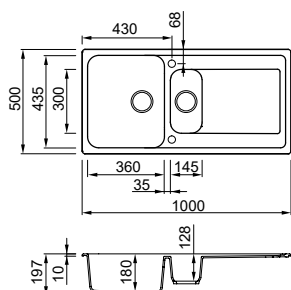

Life COLLECTION

Life 475

new

DOUBLE-BOWL SINK WITH DRAINER

Dimensions	1000 x 500 mm
Base unit	600 mm
Cutout	980 x 480 mm
Bowl depth	180 mm and 128 mm
Tap ledge	Yes
Installation	Top mount
Orientation	Reversible

GRANITEK

G40	Nero LG247540
G78	Espresso LG247578
G48	Cemento LG247548
G43	Tortora LG247543
M79	Nuvola LM247579
G39	Bianco Soft LG247539
G68	Bianco LG247568
G59	Antracite LG247559
G51	Avena LG247551
G62	Bianco Antico LG247562

Life 410