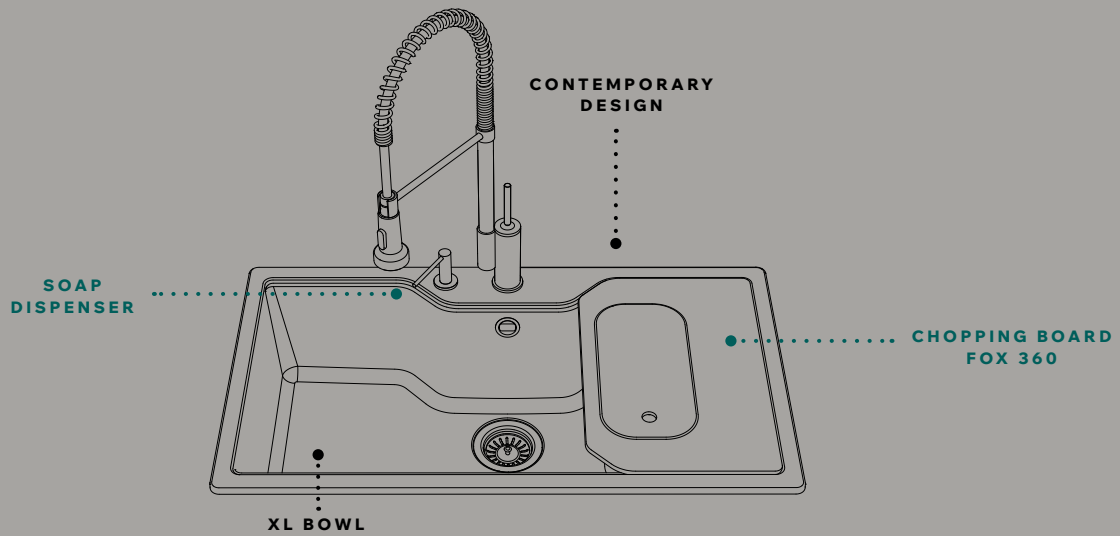

Quadra UNDERMOUNT

Quadra 350 Undermount sink - K99 Concrete
Taos tap - CR Chrome

Fox

COLLECTION

Fox 360's restyling has given the iconic workstation a facelift and caters to a contemporary design aesthetic. From the bowl's geometry to the custom chopping board, every element has been redesigned for an enjoyable and intuitive user experience.