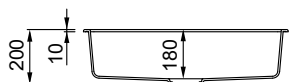

Time undermount WORKSTATION

Time undermount 130 **new**

SINGLE-BOWL SINK

Dimensions	750 x 435 mm
Base unit	800 mm
Cutout	700 x 385 mm R12 (undermount)
Cutout	740 x 425 mm R5 (top mount)
Bowl depth	180 mm
Tap ledge	No
Installation	Undermount / Top mount

GRANITEK

- **G40** Nero
  LG213040BSO
- **G78** Espresso
  LG213078BSO
- **G48** Cemento
  LG213048BSO
- **G43** Tortora
  LG213043BSO
- **G39** Bianco Soft
  LG213039BSO
- **G68** Bianco
  LG213068BSO