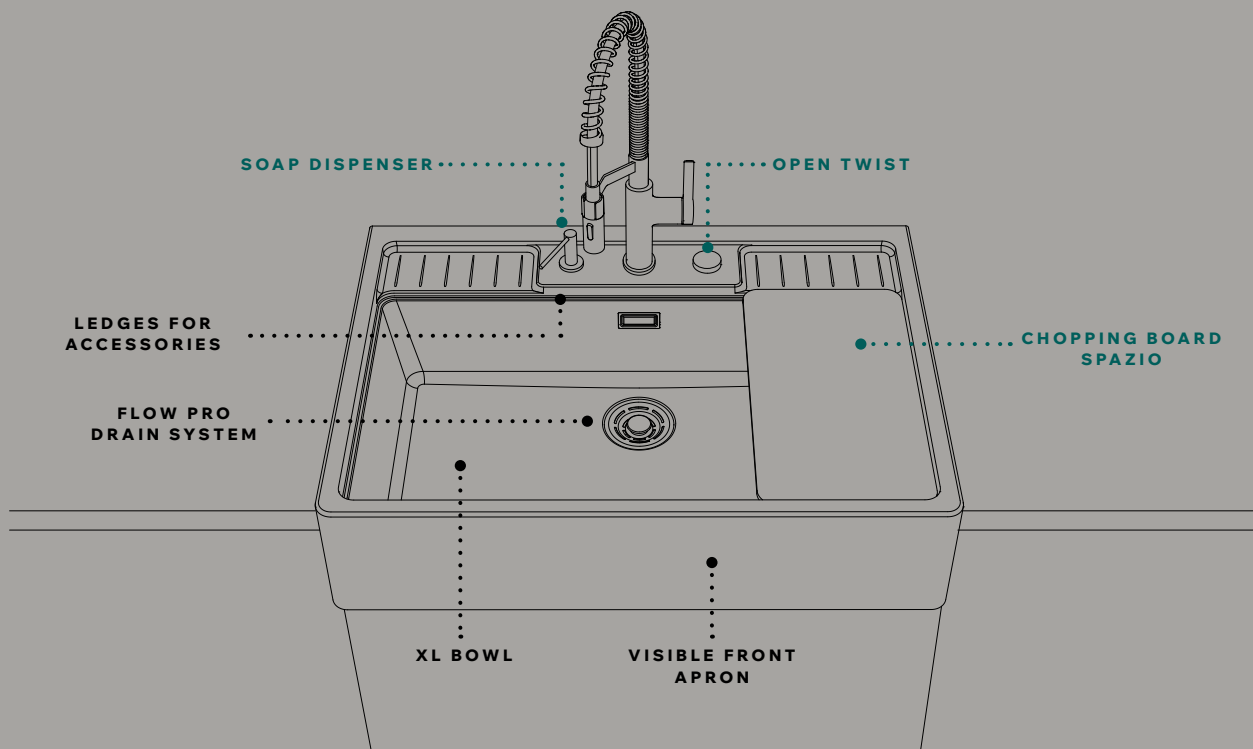

Best 360 sink - K86 Black
Wave tap - BK Black

Spazio

WORKSTATION

reddot winner 2023

Farmhouse inspo meets contemporary lifestyle to forge Spazio: the infinitely practical sink features clean lines and a drop-in design with a visible apron extending beyond the front of the cabinet.