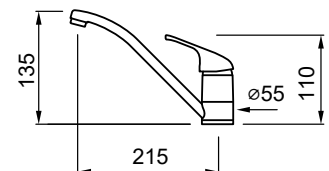

SPECIFICATIONS

Spout base	Ø 55 mm
Spout rotation	360°
Hose type	Stainless steel
Hose length	3/8" mm
Cartridge	400 mm
Hole size	Ø 40 mm
	Ø 35 mm

● CR Chrome   MIKMINCR

● G40 Nero   MGKMIN40

○ G68 Bianco   MGKMIN68

● G59 Antracite   MGKMIN59

● G51 Avena   MGKMIN51