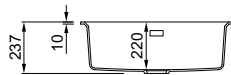

G43
TORTORA

M79
NUVOLA

G68
BIANCO

Karisma COLLECTION

Karisma 120

base
75

SINGLE-BOWL SINK

Dimensions	700x 500 mm
Base unit	750 mm
Cutout	680 x 480 mm
Bowl depth	220 mm
Tap ledge	Yes
Installation	Top mount