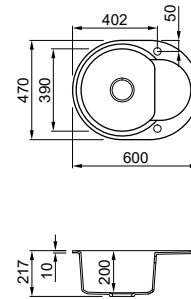

Easy Round 600

SINGLE-BOWL SINK WITH DRAINER

Dimensions	600 x 470 mm
Base unit	450 mm
Cutout	Per template*
Bowl depth	200 mm
Tap ledge	Yes
Installation	Top mount
Orientation	Reversible

GRANITEK

G40	Nero LGYR6040
G78	Espresso LGYR6078
G48	Cemento LGYR6048
G43	Tortora LGYR6043
M79	Nuvola LMYR6079
G39	Bianco Soft LGYR6039
G68	Bianco LGYR6068
G59	Antracite LGYR6059
G51	Avena LGYR6051
G62	Bianco Antico LGYR6062

WHAT'S INCLUDED
Space-saving trap, Standard waste, Round overflow, Mounting kit.

COMPONENTS

Round overflow

Standard

FINISHES

IN Stainless steel