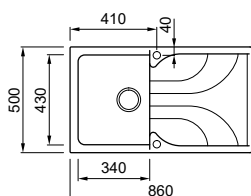

Ego

COLLECTION

Ego 400

SINGLE-BOWL SINK WITH DRAINER

Dimensions	860 x 500 mm
Base unit	450 mm
Cutout	840 x 490 mm
Bowl depth	210 mm
Tap ledge	Yes
Installation	Top mount
Orientation	Reversible

GRANITEK

G40	Nero LGE40040
G78	Espresso LGE40078
G48	Cemento LGE40048
G43	Tortora LGE40043
M79	Nuvola LME40079
G39	Bianco Soft LGE40039
G68	Bianco LGE40068
G59	Antracite LGE40059
G51	Avena LGE40051
G62	Bianco Antico LGE40062

WHAT'S INCLUDED
Space-saving trap, Flow, Round overflow, Mounting kit.

COMPONENTS

FINISHES