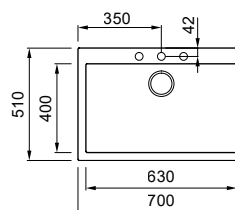

SINGLE-BOWL SINK

Dimensions	790 x 500 mm
Base unit	800 mm
Cutout	770 x 480 mm
Bowl depth	200 mm
Tap ledge	Yes
Installation	Top mount

SINGLE-BOWL SINK

Dimensions	700 x 510 mm
Base unit	750 mm
Cutout	680 x 480 mm
Bowl depth	190 mm
Tap ledge	Yes
Installation	Top mount