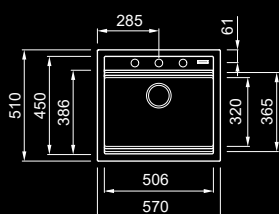

Best

WORKSTATION

Best 105 Total Black **new**

SINGLE-BOWL SINK

Dimensions	570 x 510 mm
Base unit	600 mm
Cutout	550 x 480 mm
Bowl depth	200 mm
Tap ledge	Yes
Installation	Top mount

GRANITEK

G40 Nero
LGB10540BKM

KERATEK

K86 Black
LKB10586BKM