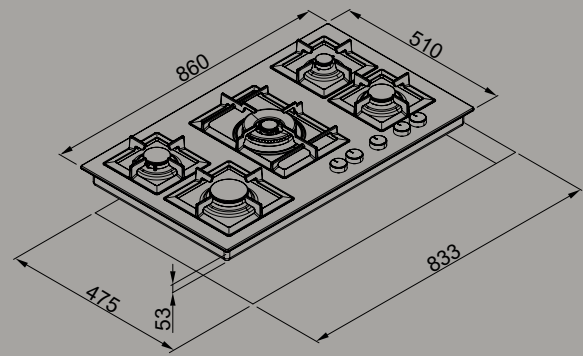

Plano 90

90cm enamel gas hob

SPECIFICATIONS

MATERIAL = Enamel-glazed metal

5 gas burners

- 1 semirapid output 1.75 kW left front
- 1 auxiliary output 1 kW left rear
- 1 semirapid output 1.75 kW right rear
- 1 rapid output 3 kW right front
- 1 wok burner 4 kW centre

Individual cast iron trivets, cast iron burner caps

Soft-touch black knobs for more enjoyable use

Electric under-knob ignition

Comes ready for use with natural gas

LPG nozzle kit provided

Flame-failure safety valve