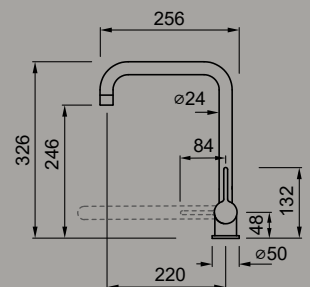

Senna

Single-lever square gooseneck swivel spout tap.

SPECIFICATIONS

Spout base	Ø 54 mm
Spout rotation	360°
Lever operation	0-90°
Hose type	Stainless steel 3/8" mm
Hose length	400 mm
Cartridge	Ø 40 mm
Hole size	Ø 35 mm

- CR Chrome   MIKSENCR
- G40 Nero   MGKSEN40
- G68 Bianco   MGKSEN68
- G59 Antracite   MGKSEN59
- G51 Avena   MGKSEN51

Danubio

new design

Single-lever fold-down square gooseneck swivel spout tap.

SPECIFICATIONS

Spout base	Ø 50 mm
Spout rotation	360°
Lever operation	0-90°
Hose type	Stainless steel 3/8" mm
Hose length	400 mm
Cartridge	Ø 35 mm
Hole size	Ø 35 mm

- CR Chrome   MIKDANCR
- G40 Nero   MGKDAN40
- G68 Bianco   MGKDAN68
- G51 Avena   MGKDAN51

Folds down