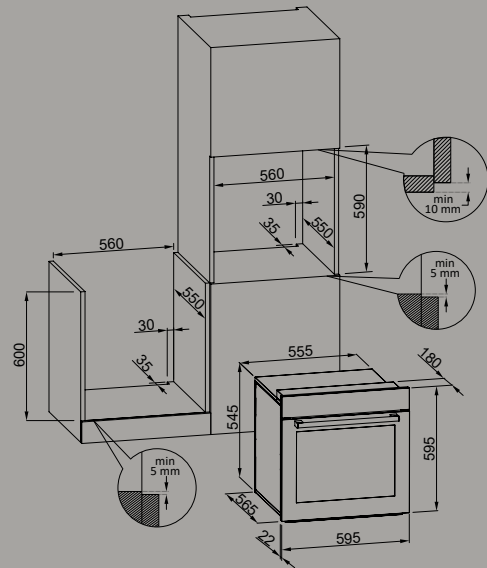

OPTIONAL ACCESSORIES = 1 air fry rack AGF001IN

WHITE LED LIGHTS

STEAM CLEAN

COOL DOOR

REMOVABLE GLASS DOOR PANEL

SOFT-TOUCH KNOBS

XXL CAVITY

Plano Plus