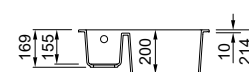

Quadra COLLECTION

Quadra 440

DOUBLE-BOWL SINK

Dimensions	815 x 500 mm
Base unit	800 | 900 mm if at the start of a run of cabinets
Cutout	800 x 480 mm
Bowl depth	215 mm and 190 mm
Tap ledge	Yes
Installation	Top mount

GRANITEK

G40	Nero LGQ44040
G48	Cemento LGQ44048
G43	Tortora LGQ44043
G68	Bianco LGQ44068

Quadra 150

DOUBLE-BOWL SINK

Dimensions	590 x 500 mm
Base unit	600 mm
Cutout	570 x 480 mm
Bowl depth	200 mm and 155 mm
Tap ledge	Yes
Installation	Top mount

GRANITEK

G40	Nero LGQ15040
G48	Cemento LGQ15048
G43	Tortora LGQ15043
G68	Bianco LGQ15068

WHAT'S INCLUDED

Space-saving trap, Standard waste, Round overflow, Mounting kit.

COMPONENTS

Round overflow

Standard

FINISHES

IN Stainless steel