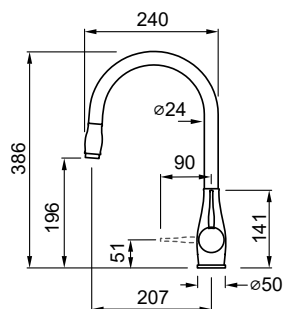

INOX AISI304 Made from 100% AISI 304 Stainless steel