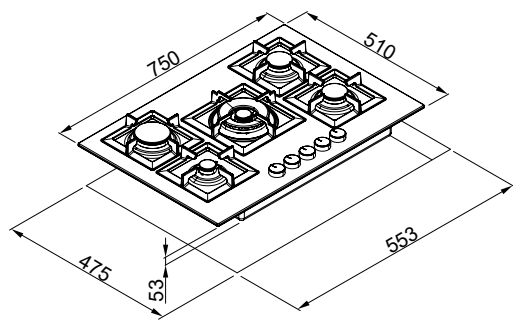

G40 Nero PGSP75140CS
Can be paired with K86 Black