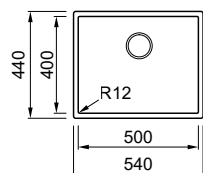

Esprit COLLECTION

Esprit 500

1MM-THICK STAINLESS STEEL SINGLE-BOWL SINK

Dimensions	540 x 440 mm
Base unit	600 mm
Cutout	530 x 430 mm R10 (Top mount)
Cutout	501 x 401 mm R13 (Undermount)
Cutout	See drawing below (Flush mount)
Bowl depth	200 mm
Tap ledge	No
Installation	Top mount | Undermount | Flush mount