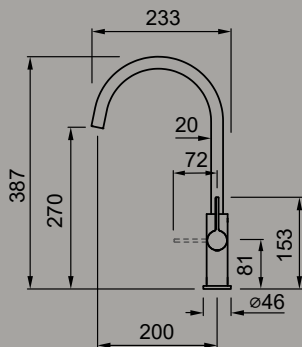

SPECIFICATIONS

Spout base	Ø 46 mm
Spout rotation	360°
Lever operation	0-90°
Hose type	Stainless steel 3/8" mm
Hose length	400 mm
Cartridge	Ø 25 mm
Hole size	Ø 35 mm

- CR Chrome   MIKBRICR

- G40 Nero   MGKBRI40
- G48 Cemento   MGKBRI48
- G43 Tortora   MGKBRI43
- G68 Bianco   MGKBRI68
- K96 White   MKKBRI96
- K86 Black   MKKBRI86