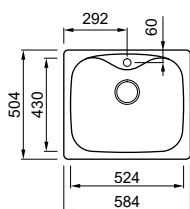

Fox COLLECTION

Fox 200

SINGLE-BOWL SINK

Dimensions	584 x 504 mm
Base unit	600 mm
Cutout	560 x 480 mm R32
Bowl depth	230 mm
Tap ledge	Yes
Installation	Top mount
Orientation	Non-reversible

GRANITEK

G40	Nero LGF20040
M79	Nuvola LMF20079
G68	Bianco LGF20068
G62	Bianco Antico LGF20062
G59	Antracite LGF20059
G51	Avena LGF20051