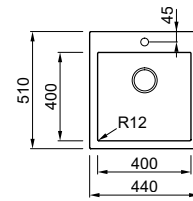

Compass 400

1MM-THICK STAINLESS STEEL SINGLE-BOWL SINK

Dimensions	440 x 510 mm
Base unit	500 mm
Cutout	430 x 495 mm R10 (Top mount)
Cutout	See drawing below (Flush mount)
Bowl depth	200 mm
Tap ledge	Yes
Installation	Top mount | Flush mount