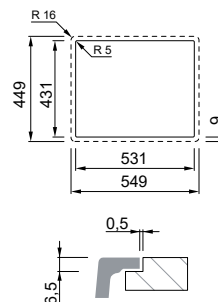

Zen F 150 **new****DOUBLE-BOWL SINK**

Dimensions	548x 448 mm
Base unit	600 mm
Cutout	See drawing below
Bowl depth	200 mm and 130 mm
Tap ledge	No
Installation	Flush mount

KERATEK

K86	Black LKZ15086F01
K87	Cocoa LKZ15087F01
K99	Concrete LKZ15099F01
K89	Dove LKZ15089F01
K88	Cloud LKZ15088F01
K95	Champagne LKZ15095F01
K96	White LKZ15096F01