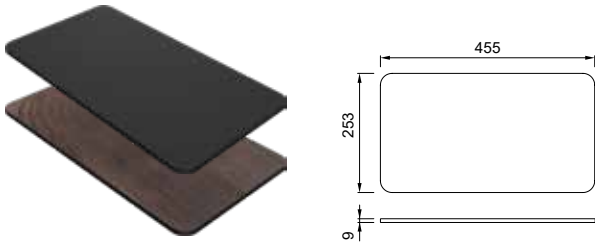

Accessories

CHOPPING BOARD SPAZIO

Woodtech/HPL chopping board
Dimensions: 455 x 253 x 9 mm

- BK Black
ATH123BK
- WD Wood
ATH123WD

SPAZIO

CHOPPING BOARD SLIDING 50

Woodtech/HPL chopping board
Dimensions: 540 x 280 x 8 mm