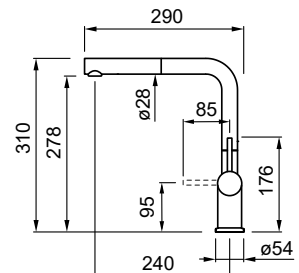

SPECIFICATIONS

Spout base	Ø 54 mm
Spout rotation	360°
Lever operation	0-90°
Hose type	Stainless steel 3/8" mm
Hose length	470 mm
Cartridge	Ø 35 mm
Hole size	Ø 35 mm

● CR Chrome   MIKSTPCR

● G40 Nero   MGKSTP40

● G78 Espresso   MGKSTP78

● G48 Cemento   MGKSTP48

● G43 Tortora   MGKSTP43

● M79 Nuvola   MMKSTP79

● G39 Bianco Soft   MGKSTP39

● G68 Bianco   MGKSTP68

● G59 Antracite   MGKSTP59

● G51 Avena   MGKSTP51

● G62 Bianco Antico   MGKSTP62

● K86 Black   MKKSTP86

● K99 Concrete   MKKSTP99

● K95 Champagne   MKKSTP95

○ K96 White   MKKSTP96