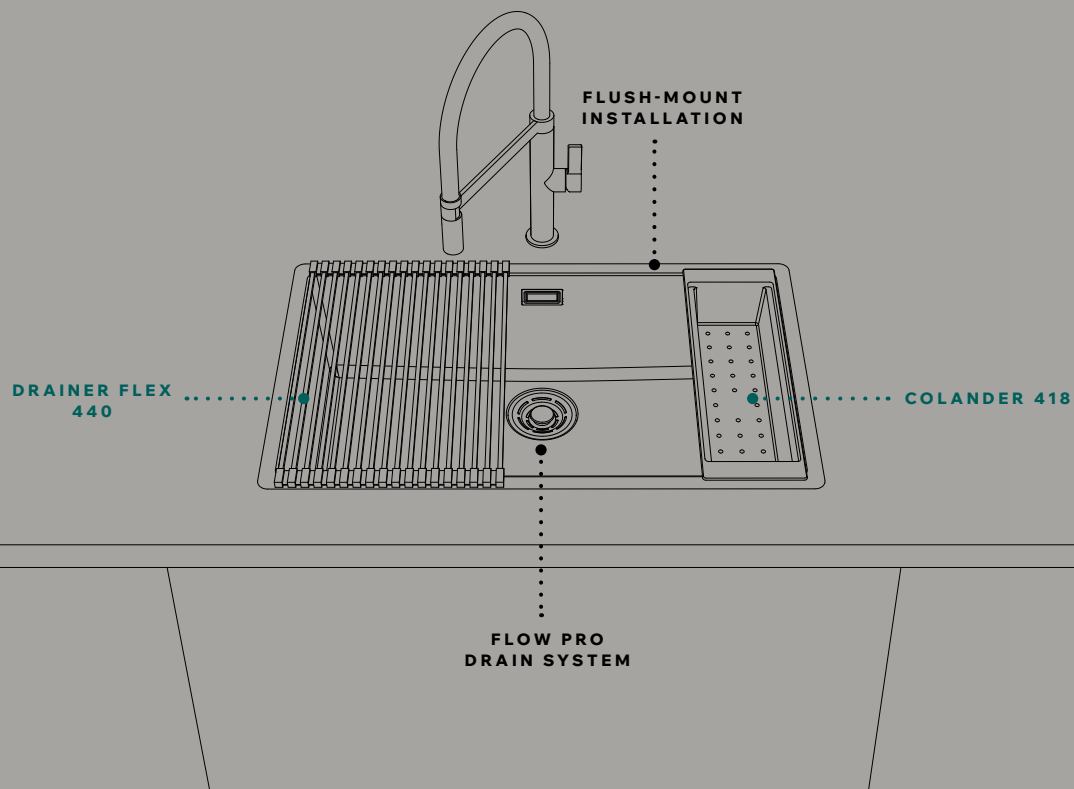

Flush-mount installation enhances the bowl's pure, pared-back design, ensuring a flawless transition between the sink and worktop. Zen F is synonymous with seamless beauty, resulting in precision, harmony and a light feel.