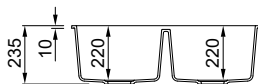

Quadra UNDERMOUNT

Quadra 350 Undermount

DOUBLE-BOWL SINK

Dimensions	760 x 435 mm
Base unit	800 mm
Cutout	720 x 395 mm R5
Bowl depth	220 mm and 220 mm
Tap ledge	No
Installation	Undermount

GRANITEK

- **G40** Nero LGQ35040BSO
- **G78** Espresso LGQ35078BSO
- **G48** Cemento LGQ35048BSO
- **G43** Tortora LGQ35043BSO
- **M79** Nuvola LMQ35079BSO
- **G39** Bianco Soft LGQ35039BSO
- **G68** Bianco LGQ35068BSO
- **G59** Antracite LGQ35059BSO
- **G51** Avena LGQ35051BSO
- **G62** Bianco Antico LGQ35062BSO

KERATEK

- **K86** Black LKQ35086BSO
- **K87** Cocoa LKQ35087BSO
- **K99** Concrete LKQ35099BSO
- **K89** Dove LKQ35089BSO
- **K88** Cloud LKQ35088BSO
- **K95** Champagne LKQ35095BSO
- **K96** White LKQ35096BSO