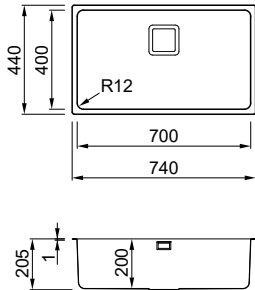

W-Square COLLECTION

W-Square 700