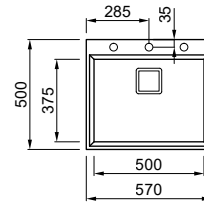

Karisma 105

SINGLE-BOWL SINK

Dimensions	570x 500 mm
Base unit	600 mm
Cutout	550 x 480 mm
Bowl depth	220 mm
Tap ledge	Yes
Installation	Top mount

GRANITEK

- G40 Nero
  LGK10540
- G43 Tortora
  LGK10543
- M79 Nuvola
  LMK10579
- G68 Bianco
  LGK10568