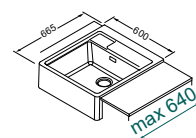

KERATEK

Spazio 600 EXTRA

- K86 Black LKS60086XLP
- K87 Cocoa LKS60087XLP
- K99 Concrete LKS60099XLP
- K89 Dove LKS60089XLP
- K88 Cloud LKS60088XLP
- K95 Champagne LKS60095XLP
- K96 White LKS60096XLP