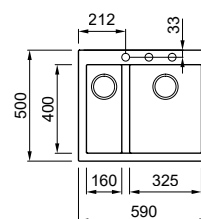

Quadra 150

DOUBLE-BOWL SINK

Dimensions	590 x 500 mm
Base unit	600 mm
Cutout	570 x 480 mm
Bowl depth	200 mm and 155 mm
Tap ledge	Yes
Installation	Top mount

GRANITEK

G40	Nero LGQ15040
G48	Cemento LGQ15048
G43	Tortora LGQ15043
G68	Bianco LGQ15068

WHAT'S INCLUDED

Space-saving trap, Standard waste, Round overflow, Mounting kit.

COMPONENTS

Round overflow

Standard

FINISHES

IN Stainless steel