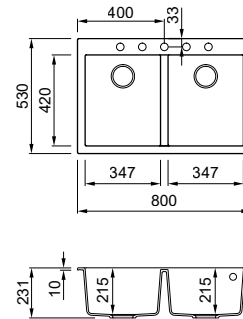

Dimensions	230 x 500 mm
Base unit	300 mm
Cutout	215 x 480 mm
Bowl depth	155 mm
Tap ledge	Yes
Installation	Top mount

GRANITEK

G40	Nero LGQ05040
G48	Cemento LGQ05048
G43	Tortora LGQ05043
G68	Bianco LGQ05068

Quadra 350

Quadra 340

DOUBLE-BOWL SINK

Dimensions	790 x 500 mm
Base unit	800 mm
Cutout	770 x 480 mm
Bowl depth	210 mm
Tap ledge	Yes
Installation	Top mount

DOUBLE-BOWL SINK

Dimensions	800x 530 mm
Base unit	800 900 mm if at the start of a run of cabinets
Cutout	780 x 510 mm
Bowl depth	215 mm
Tap ledge	Yes
Installation	Top mount