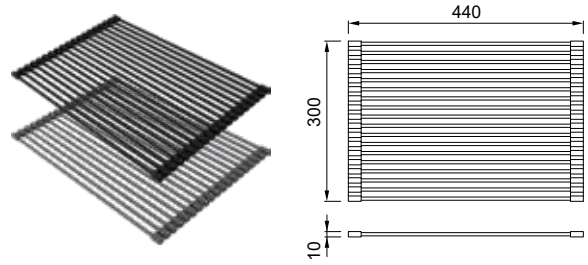

DRAINER FLEX 440

Flexible drainer with silicone-coated steel bars
Dimensions: 440 x 300 x 10 mm

- BK Black
  ARS013BK
- GR Grey
  ARS013GR

QUADRA, QUADRA UNDERMOUNT, KARISMA, ZEN AND ZEN F