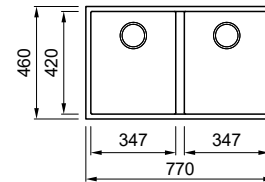

Quadra 340 Undermount

DOUBLE-BOWL SINK

Dimensions	770 x 460 mm
Base unit	900 mm
Cutout	730 x 420 mm R5
Bowl depth	215 mm and 215 mm
Tap ledge	No
Installation	Undermount

GRANITEK

- **G40** Nero LGQ34040BSC
- **G48** Cemento LGQ34048BSC
- **G43** Tortora LGQ34043BSC
- **G68** Bianco LGQ34068BSC