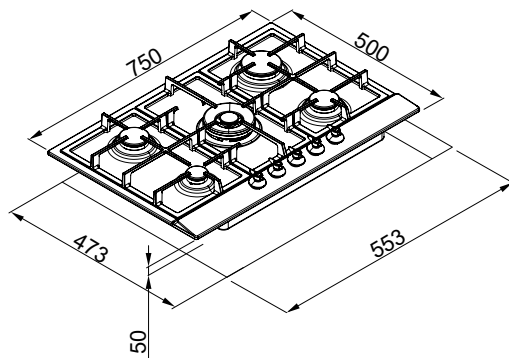

Style country 75

75cm enamel gas hob

SPECIFICATIONS

MATERIAL = Enamel-glazed metal

5 gas burners

- 1 semirapid Output 1.75 kW right front
- 1 rapid Output 3 kW right rear
- 1 semirapid Output 1.75 kW left rear
- 1 auxiliary Output 1 kW left front
- 1 wok burner 4 kW centre

Individual cast iron trivets, cast iron burner caps

Knobs with brass-plated finish

Electric under-knob ignition

Comes ready for use with natural gas

LPG nozzle kit provided

Flame-failure safety valve