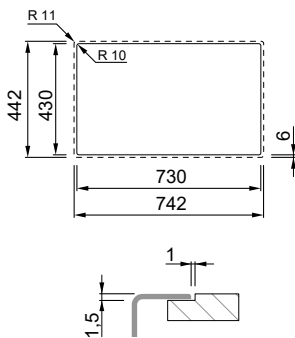

STAINLESS STEEL

IN AISI 304 SATIN-FINISH STAINLESS STEEL
LIE700SAC