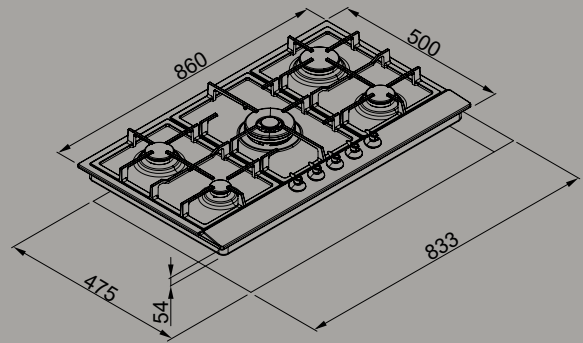

Style country 90

90cm enamel gas hob

SPECIFICATIONS

MATERIAL = Enamel-glazed metal

5 gas burners

- 1 semirapid Output 1.75 kW right front
- 1 rapid Output 3 kW right rear
- 1 semirapid Output 1.75 kW left rear
- 1 auxiliary Output 1 kW left front
- 1 wok burner 4 kW centre

Individual cast iron trivets, cast iron burner caps

Knobs with brass-plated finish

Electric under-knob ignition

Comes ready for use with natural gas

LPG nozzle kit provided

Flame-failure safety valve