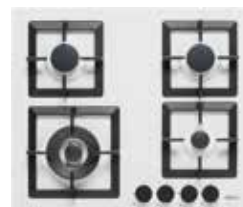

G68 Bianco PGSP60168WS
Can be paired with K96 White