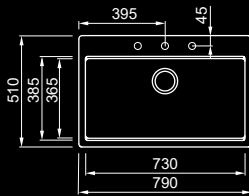

COMPONENTS
○ Round overflow

○ Flow

FINISHES
● IN Stainless steel

Time WORKSTATION

Time 130 Total Black new

SINGLE-BOWL SINK

Dimensions	790 x 510 mm
Base unit	800 mm
Cutout	770 x 480 mm
Bowl depth	180 mm
Tap ledge	Yes
Installation	Top mount