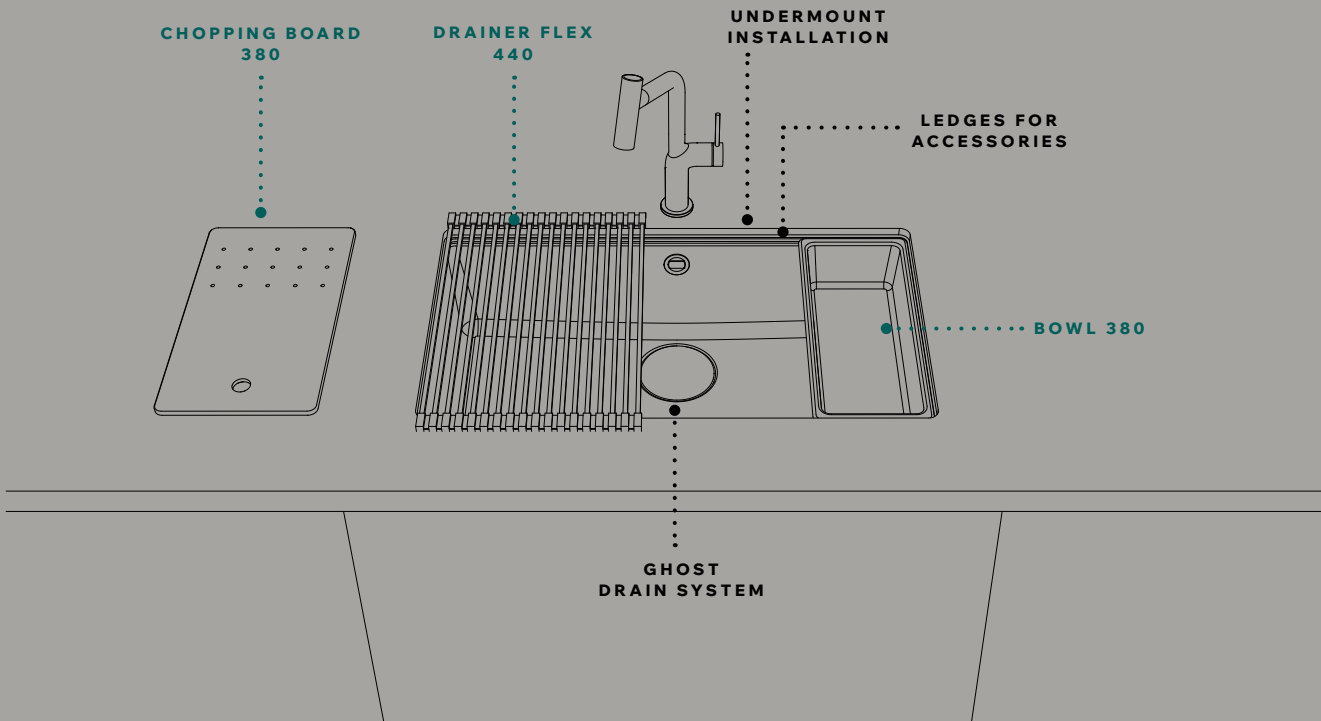

The Time undermount collection comes in two installation options: the precise and elegant undermount version, or the classic top mount. The drain system is concealed by the cover to maintain aesthetic harmony inside the bowl or create colour contrasts.