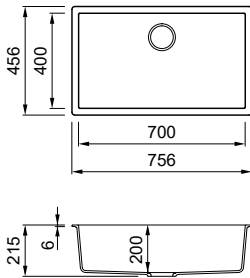

Zen COLLECTION

Zen 130

SINGLE-BOWL SINK

Dimensions	756 x 456 mm
Base unit	800 mm
Cutout	745 x 445 mm R5 (top mount)
Cutout	700x 400 mm R10 (undermount)
Bowl depth	200 mm
Tap ledge	No
Installation	Top mount / Undermount