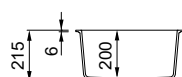

Zen F

COLLECTION

Zen F 102

SINGLE-BOWL SINK

Dimensions	448x 448 mm
Base unit	500 mm
Cutout	See drawing below
Bowl depth	200 mm
Tap ledge	No
Installation	Flush mount

KERATEK

K86	Black LKZ10286F01
K87	Cocoa LKZ10287F01
K99	Concrete LKZ10299F01
K89	Dove LKZ10289F01
K88	Cloud LKZ10288F01
K95	Champagne LKZ10295F01
K96	White LKZ10296F01