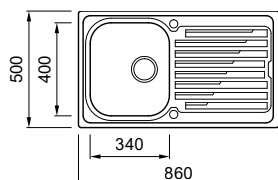

Sky COLLECTION

Sky 400

0.6MM-THICK STAINLESS STEEL SINGLE-BOWL SINK WITH DRAINER

Dimensions	860 x 500 mm
Base unit	450 mm
Cutout	840 x 480 mm
Bowl depth	180 mm
Tap ledge	Yes
Installation	Top mount
Orientation	Non-reversible

STAINLESS STEEL

IN

AISI 304 SATIN-FINISH STAINLESS STEEL
LIK400SACDX
LIK400SACSX