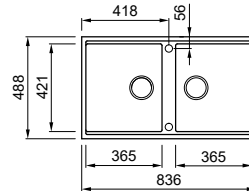

Best 450 Undermount

DOUBLE-BOWL SINK

Dimensions	836 x 488 mm
Base unit	900 mm
Cutout	795 x 448 mm R6
Bowl depth	200 mm and 200 mm
Tap ledge	Yes
Installation	Undermount
Orientation	Reversible

GRANITEK

- **G40** Nero LGB45040BSO
- **G78** Espresso LGB45078BSO
- **G48** Cemento LGB45048BSO
- **G43** Tortora LGB45043BSO
- **M79** Nuvola LMB45079BSO
- **G39** Bianco Soft LGB45039BSO
- **G68** Bianco LGB45068BSO
- **G59** Antracite LGB45059BSO
- **G51** Avena LGB45051BSO
- **G62** Bianco Antico LGB45062BSO

KERATEK

- **K86** Black LKB45086BSO
- **K87** Cocoa LKB45087BSO
- **K99** Concrete LKB45099BSO
- **K89** Dove LKB45089BSO
- **K88** Cloud LKB45088BSO
- **K95** Champagne LKB45095BSO
- **K96** White LKB45096BSO

WHAT'S INCLUDED
Space-saving trap, Flow Pro, Rectangular overflow, Mounting kit.

COMPONENTS
Rectangular overflow
Flow Pro
IN Stainless steel