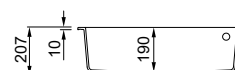

SINGLE-BOWL SINK

Dimensions	790 x 500 mm
Base unit	800 mm
Cutout	770 x 480 mm
Bowl depth	200 mm
Tap ledge	Yes
Installation	Top mount

SINGLE-BOWL SINK

Dimensions	700 x 510 mm
Base unit	750 mm
Cutout	680 x 480 mm
Bowl depth	190 mm
Tap ledge	Yes
Installation	Top mount