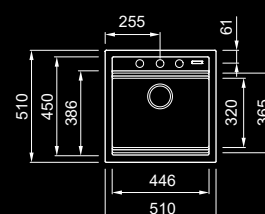

Dimensions	570 x 510 mm
Base unit	600 mm
Cutout	550 x 480 mm
Bowl depth	200 mm
Tap ledge	Yes
Installation	Top mount

GRANITEK

G40 Nero
LGB10540BKM

KERATEK

K86 Black
LKB10586BKM

Best 104 Total Black **new**

SINGLE-BOWL SINK

Dimensions	510 x 510 mm
Base unit	500 600 mm if at the start of a run of cabinets
Cutout	490 x 480 mm
Bowl depth	200 mm
Tap ledge	Yes
Installation	Top mount

GRANITEK

G40 Nero
LGB10440BKM

KERATEK

K86 Black
LKB10486BKM