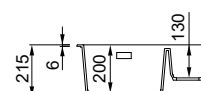

KERATEK

K86	Black LKZ10286
K87	Cocoa LKZ10287
K99	Concrete LKZ10299
K89	Dove LKZ10289
K88	Cloud LKZ10288
K95	Champagne LKZ10295
K96	White LKZ10296

Zen 150 **new**

DOUBLE-BOWL SINK

Dimensions	556 x 456 mm
Base unit	600 mm
Cutout	545 x 445 mm R5 (top mount)
Cutout	500 x 400 mm R10 (undermount)
Bowl depth	200 mm and 130 mm
Tap ledge	No
Installation	Top mount / Undermount