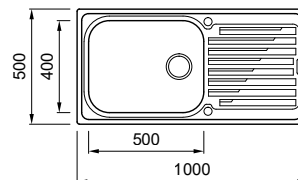

Sky 480

0.6MM-THICK STAINLESS STEEL SINGLE-BOWL SINK WITH DRAINER

Dimensions	1000 x 500 mm
Base unit	600 mm
Cutout	980 x 480 mm
Bowl depth	205 mm
Tap ledge	Yes
Installation	Top mount
Orientation	Non-reversible

STAINLESS STEEL

IN AISI 304 SATIN-FINISH STAINLESS STEEL
LIK480SACDX
LIK480SACSX