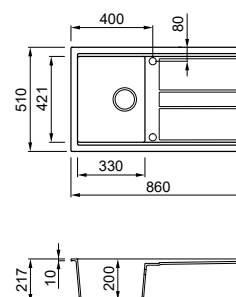

Best 400

SINGLE-BOWL SINK WITH DRAINER

Dimensions	860 x 510 mm
Base unit	450 mm
Cutout	840 x 480 mm
Bowl depth	200 mm
Tap ledge	Yes
Installation	Top mount
Orientation	Reversible

GRANITEK

G40	Nero LGB40040
G78	Espresso LGB40078
G48	Cemento LGB40048
G43	Tortora LGB40043
M79	Nuvola LMB40079
G39	Bianco Soft LGB40039
G68	Bianco LGB40068
G59	Antracite LGB40059
G51	Avena LGB40051
G62	Bianco Antico LGB40062

KERATEK

K86	Black LKB40086
K87	Cocoa LKB40087
K99	Concrete LKB40099
K89	Dove LKB40089
K88	Cloud LKB40088
K95	Champagne LKB40095
K96	White LKB40096

WHAT'S INCLUDED
Space-saving trap, Flow Pro, Rectangular overflow, Mounting kit.

COMPONENTS

FINISHES