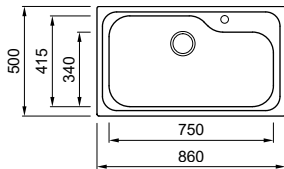

Sky COLLECTION

Sky 360

1MM-THICK STAINLESS STEEL SINGLE-BOWL SINK

Dimensions	860 x 500 mm
Base unit	900 mm
Cutout	840 x 480 mm
Bowl depth	190 mm
Tap ledge	Yes
Installation	Top mount
Orientation	Non-reversible

STAINLESS STEEL

IN AISI 304 SATIN-FINISH STAINLESS STEEL LIK360SAC