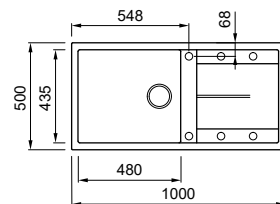

NEW
UNICO 305

Unico COLLECTION

Unico 500

Unico 480

DOUBLE-BOWL SINK WITH DRAINER

Dimensions	1160 x 500 mm
Base unit	800 mm
Cutout	1140 x 480 mm
Bowl depth	200 mm and 200 mm
Tap ledge	Yes
Installation	Top mount
Orientation	Reversible