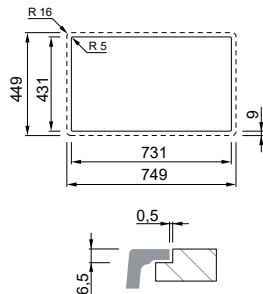

ZenF 130

SINGLE-BOWL SINK

Dimensions	748x 448 mm
Base unit	800 mm
Cutout	See drawing below
Bowl depth	200 mm
Tap ledge	No
Installation	Flush mount

KERATEK

- K86** Black LKZ13086F01
- K87** Cocoa LKZ13087F01
- K99** Concrete LKZ13099F01
- K89** Dove LKZ13089F01
- K88** Cloud LKZ13088F01
- K95** Champagne LKZ13095F01
- K96** White LKZ13096F01