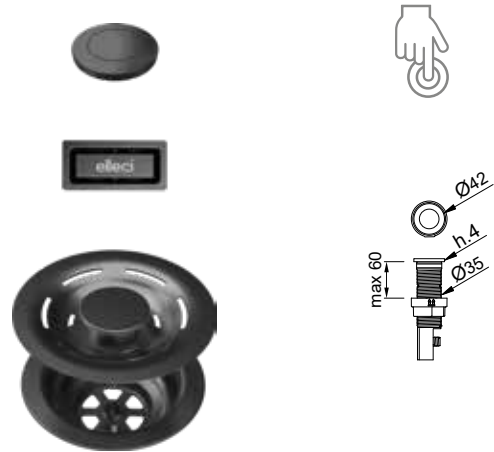

FLOW PRO OPEN UP

Flow Pro 1-way automatic drain system with rectangular overflow and open up remote control

- BK Black
  KITASP-F-1VSELL-BK
- GM Gun metal
  KITASP-F-1VSELL-GM
- IN Stainless steel
  KITASP-F-1VSELL-IN

BEST, BEST WORKSTATION, SPAZIO

FLOW PRO OPEN TWIST

Flow Pro 1-way automatic drain system with rectangular overflow and open twist remote control