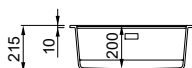

Best

WORKSTATION

Best 105

SINGLE-BOWL SINK

Dimensions	570 x 510 mm
Base unit	600 mm
Cutout	550 x 480 mm
Bowl depth	200 mm
Tap ledge	Yes
Installation	Top mount

GRANITEK

G40	Nero LGB10540
G78	Espresso LGB10578
G48	Cemento LGB10548
G43	Tortora LGB10543
M79	Nuvola LMB10579
G39	Bianco Soft LGB10539
G68	Bianco LGB10568
G59	Antracite LGB10559
G51	Avena LGB10551

KERATEK

K86	Black LKB10586
K87	Cocoa LKB10587
K99	Concrete LKB10599
K89	Dove LKB10589
K88	Cloud LKB10588
K95	Champagne LKB10595
K96	White LKB10596