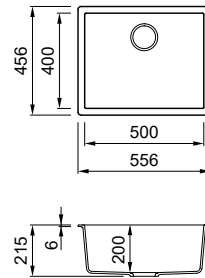

Zen 105

SINGLE-BOWL SINK

Dimensions	556 x 456 mm
Base unit	600 mm
Cutout	545 x 445 mm R5 (top mount)
Cutout	500x 400 mm R10 (undermount)
Bowl depth	200 mm
Tap ledge	No
Installation	Top mount / Undermount

KERATEK

- K86 Black LKZ10586
- K87 Cocoa LKZ10587
- K99 Concrete LKZ10599
- K89 Dove LKZ10589
- K88 Cloud LKZ10588
- K95 Champagne LKZ10595
- K96 White LKZ10596