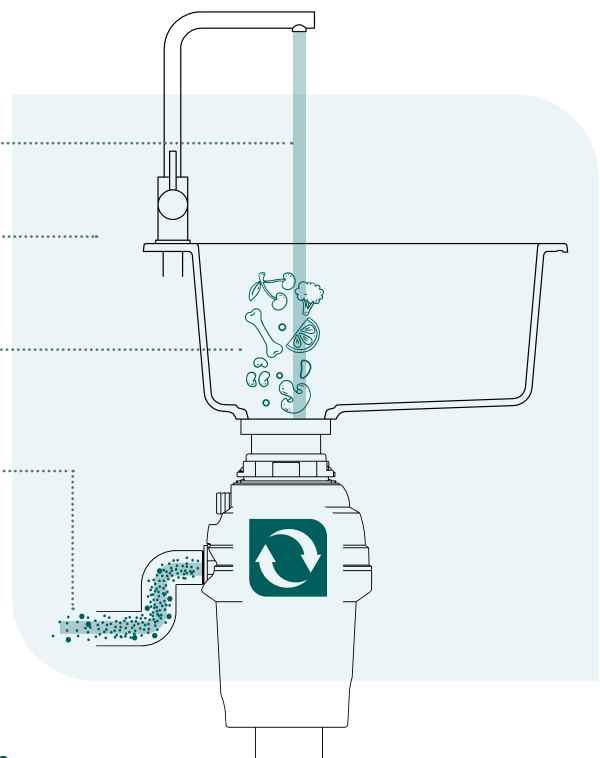

elleci zero

Say goodbye to waste and smells

The food waste disposal unit is a must-have tool in your kitchen arsenal to keep the space clean and tidy. Whether prepping food or tidying up after a meal, this small appliance punches above its weight, offering advanced features to immediately dispose of organic waste emptied down the sink drain, without having to fill your food waste bin.

The Elleci Zero waste disposal system grinds organic waste and transfers it into the wastewater stream in a few simple steps:

1. Turn on the cold water and allow to run
2. Use the Air Switch to turn on the disposal unit
3. Empty your food scraps down the drain: vegetables, fruit, fishbones, shells, chicken bones, etc.
4. Keep the water running until everything has been disposed of

Good daily habits are the best contribution we can make to a sustainable future

Encourages recycling of organic waste

Reduces transport-related CO2 emissions

Minimizes methane gas emissions generated by waste in landfills

Supports the water treatment process

Helps with the production of biogas and compost