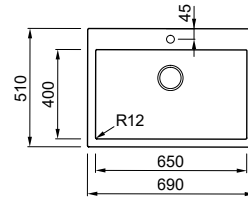

1MM-THICK STAINLESS STEEL SINGLE-BOWL SINK

Dimensions	690 x 510 mm
Base unit	750 mm
Cutout	680 x 495 mm R10 (Top mount)
Cutout	See drawing below (Flush mount)
Bowl depth	200 mm
Tap ledge	Yes
Installation	Top mount | Flush mount