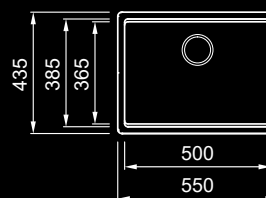

Time undermount 105 Total Black new

SINGLE-BOWL SINK

Dimensions	550 x 435 mm
Base unit	600 mm
Cutout	500 x 385 mm R12 (undermount)
Cutout	540 x 425 mm R5 (top mount)
Bowl depth	180 mm
Tap ledge	No
Installation	Undermount / Top mount

GRANITEK

G40 Nero
LG210540BSOBKM

WHAT'S INCLUDED

Space-saving trap, Ghost system, Round overflow, Mounting kit.

COMPONENTS

Round overflow

Ghost System

FINISHES

BK Black