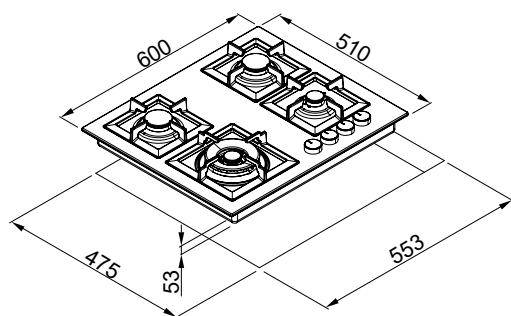

Plano 60

60cm enamel gas hob

WOK RING

BUILT-IN IGNITION

CAST IRON TRIVETS

SOFT-TOUCH KNOBS

SPECIFICATIONS

MATERIAL = Enamel-glazed metal

4 gas burners

- 1 auxiliary Output 1 kW right front
- 1 semirapid Output 1.75 kW right rear
- 1 semirapid Output 1.75 kW left rear
- 1 wok burner 4 kW left front

Individual cast iron trivets, cast iron burner caps

Soft-touch black knobs for more enjoyable use

Electric under-knob ignition

Comes ready for use with natural gas

LPG nozzle kit provided

Flame-failure safety valve