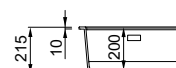

Best 104

SINGLE-BOWL SINK

Dimensions	510 x 510 mm
Base unit	500 | 600 mm if at the start of a run of cabinets
Cutout	490 x 480 mm
Bowl depth	200 mm
Tap ledge	Yes
Installation	Top mount

GRANITEK

G40	Nero LGB10440
G78	Espresso LGB10478
G48	Cemento LGB10448
G43	Tortora LGB10443
M79	Nuvola LMB10479
G39	Bianco Soft LGB10439
G68	Bianco LGB10468
G59	Antracite LGB10459
G51	Avena LGB10451

KERATEK

K86	Black LKB10486
K87	Cocoa LKB10487
K99	Concrete LKB10499
K89	Dove LKB10489
K88	Cloud LKB10488
K95	Champagne LKB10495
K96	White LKB10496

WHAT'S INCLUDED
Space-saving trap, Flow Pro, Rectangular overflow, Mounting kit.

COMPONENTS
Rectangular overflow

Flow Pro

FINISHES
IN Stainless steel