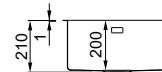

Compass 400