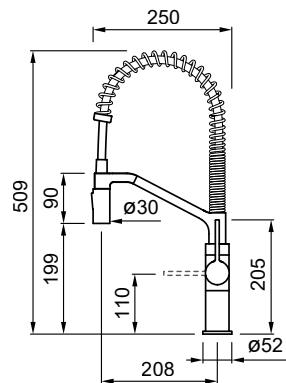

● BK Black MOKRIVBK

SPECIFICATIONS

Spout base	Ø 50 mm
Spout rotation	360°
Hose type	Stainless steel 3/8" mm
Hose length	400 mm
Cartridge	Ø 35 mm
Hole size	Ø 35 mm

● CR Chrome MIKCHECR

Nami new

Single-lever silicone gooseneck swivel spout tap with manoeuvrable dual-function pull-out spray and jet.