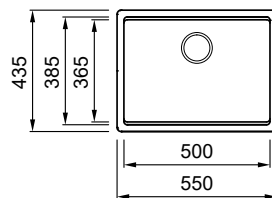

Time undermount 105 **new**

SINGLE-BOWL SINK

Dimensions	550 x 435 mm
Base unit	600 mm
Cutout	500 x 385 mm R12 (undermount)
Cutout	540 x 425 mm R5 (top mount)
Bowl depth	180 mm
Tap ledge	No
Installation	Undermount / Top mount

GRANITEK

- **G40** Nero
  LG210540BSO
- **G78** Espresso
  LG210578BSO
- **G48** Cemento
  LG210548BSO
- **G43** Tortora
  LG210543BSO
- **G39** Bianco Soft
  LG210539BSO
- **G68** Bianco
  LG210568BSO