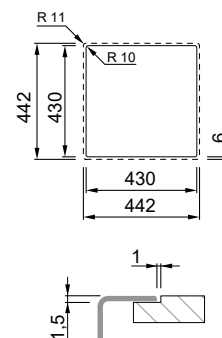

STAINLESS STEEL

IN

AISI 304 SATIN-FINISH STAINLESS STEEL
LIE400SAC

WHAT'S INCLUDED
Space-saving trap, Flow, Overflow, Mounting kit.

COMPONENTS

Overflow

Flow

FINISHES

IN Stainless steel