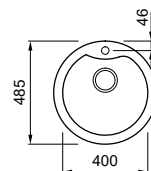

Ego Round

SINGLE-BOWL SINK

Dimensions	Ø 485 mm
Base unit	500 mm
Cutout	Ø 465 mm
Bowl depth	210 mm
Tap ledge	Yes
Installation	Top mount

GRANITEK

- **G40** Nero LGEROU40
- **G78** Espresso LGEROU78
- **G48** Cemento LGEROU48
- **G43** Tortora LGEROU43
- **M79** Nuvola LMEROU79
- **G39** Bianco Soft LGEROU39
- **G68** Bianco LGEROU68
- **G59** Antracite LGEROU59
- **G51** Avena LGEROU51
- **G62** Bianco Antico LGEROU62

WHAT'S INCLUDED
Space-saving trap, Flow, Round overflow, Mounting kit.

COMPONENTS
Round overflow

Flow

FINISHES
IN Stainless steel