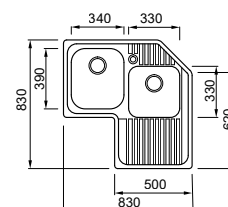

Sky Corner

0.6MM-THICK STAINLESS STEEL DOUBLE-BOWL SINK WITH DRAINER

Dimensions	830 x 830 mm
Base unit	Corner
Cutout	Per template*
Bowl depth	210 mm and 200 mm
Tap ledge	Yes
Installation	Top mount
Orientation	Non-reversible

STAINLESS STEEL

IN

AISI 304 SATIN-FINISH STAINLESS STEEL
LIKORSACDX
LIKORSACSX

WHAT'S INCLUDED

Space-saving trap, Standard waste, Mounting kit.

COMPONENTS

Standard

FINISHES

IN Stainless steel