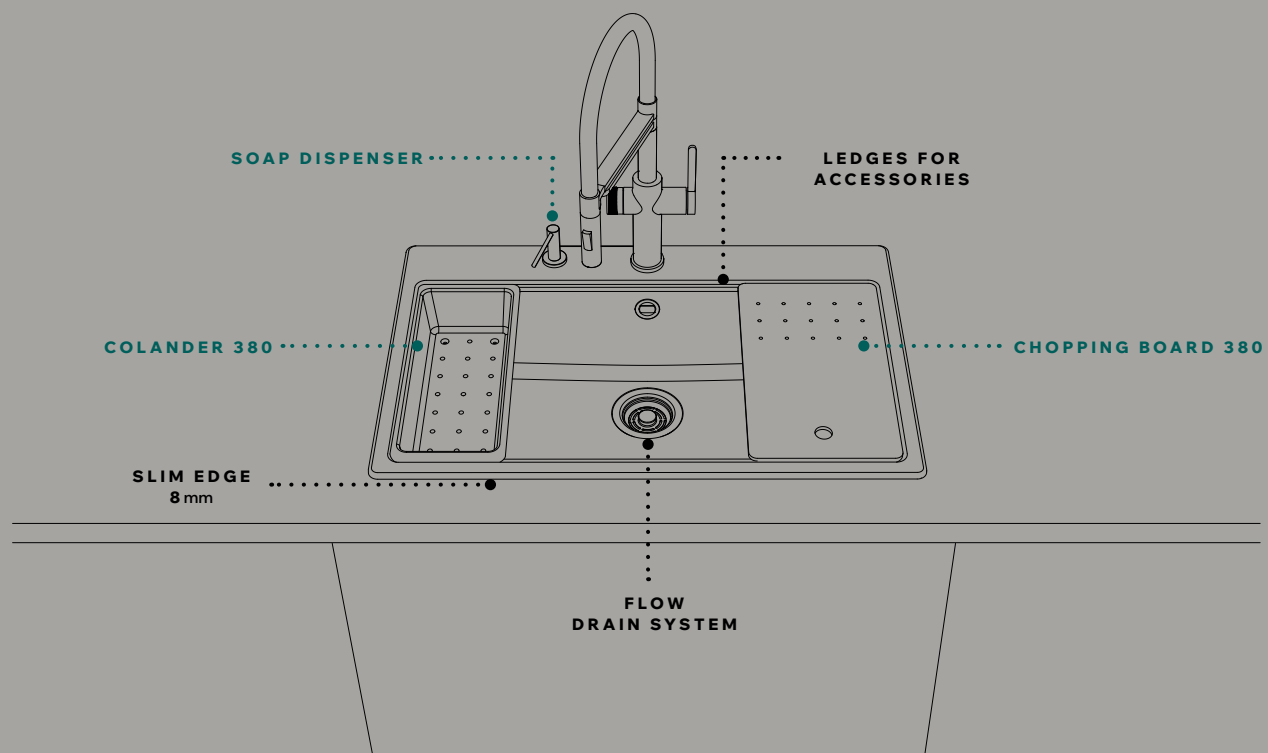

ALL MODELS

ELLECI ZERO

- 60 Series
TDZ060GR
- 100 Series
TDZ100GR

ALL MODELS

Time

WORKSTATION

The new collection of Time workstation sinks, in Granitek, optimizes space, organizes tasks and stands out for its stylish details. With a set of bespoke accessories, every element has its place and its function.

Time

WORKSTATION

The tap ledge becomes the control centre, home to the tap, switches and small accessories like the soap dispenser, while accessories can glide along the inside lip, creating a dynamic workspace that you can tailor to your own requirements.