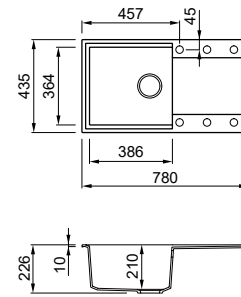

Easy 290

SINGLE-BOWL SINK WITH DRAINER

Dimensions	780 x 435 mm
Base unit	500 | 600 mm if at the start of a run of cabinets
Cutout	760 x 415 mm
Bowl depth	210 mm
Tap ledge	Yes
Installation	Top mount
Orientation	Reversible

GRANITEK

- **G40** Nero LGY29040
- **G78** Espresso LGY29078
- **G48** Cemento LGY29048
- **G43** Tortora LGY29043
- **M79** Nuvola LMY29079
- **G39** Bianco Soft LGY29039
- **G68** Bianco LGY29068
- **G59** Antracite LGY29059
- **G51** Avena LGY29051
- **G62** Bianco Antico LGY29062

WHAT'S INCLUDED
Space-saving trap, Standard waste, Round overflow, Mounting kit.

COMPONENTS
Round overflow
Standard
IN Stainless steel