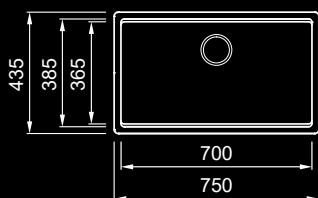

Time undermount WORKSTATION

Time undermount 130 Total Black new

SINGLE-BOWL SINK

Dimensions	750 x 435 mm
Base unit	800 mm
Cutout	700 x 385 mm R12 (undermount)
Cutout	740 x 425 mm R5 (top mount)
Bowl depth	180 mm
Tap ledge	No
Installation	Undermount / Top mount

GRANITEK

G40 Nero
LG213040BSOBKM