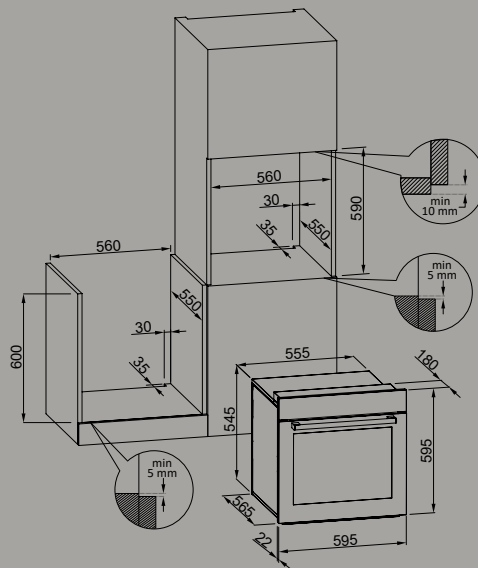

Country

60cm coloured metal fan-assisted oven, 7 functions

SPECIFICATIONS

MATERIAL = coloured metal

OVEN FUNCTIONS

light with fan, fan grill, fan assisted, classic bake, fan bake, top heat with fan, grill

Analogue timer

Temperature range 40-240°C

XXL cavity: 80 Litre capacity

6 shelf positions with chrome-plated side shelf runners

Knobs and handle in brass finish

Halogen interior light

Triple-glazed cool door

Removable glass panels and door

A energy rating

ACCESSORIES INCLUDED = 1 rack, 1 enamel drip pan

OPTIONAL ACCESSORIES = 1 air fry rack AGF001IN