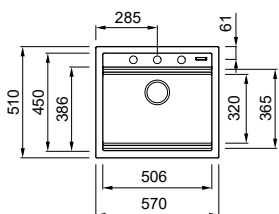

Best

WORKSTATION

Best 105

SINGLE-BOWL SINK

Dimensions	570 x 510 mm
Base unit	600 mm
Cutout	550 x 480 mm
Bowl depth	200 mm
Tap ledge	Yes
Installation	Top mount

GRANITEK

G40	Nero LGB10540
G78	Espresso LGB10578
G48	Cemento LGB10548
G43	Tortora LGB10543
M79	Nuvola LMB10579
G39	Bianco Soft LGB10539
G68	Bianco LGB10568
G59	Antracite LGB10559
G51	Avena LGB10551

KERATEK

K86	Black LKB10586
K87	Cocoa LKB10587
K99	Concrete LKB10599
K89	Dove LKB10589
K88	Cloud LKB10588
K95	Champagne LKB10595
K96	White LKB10596