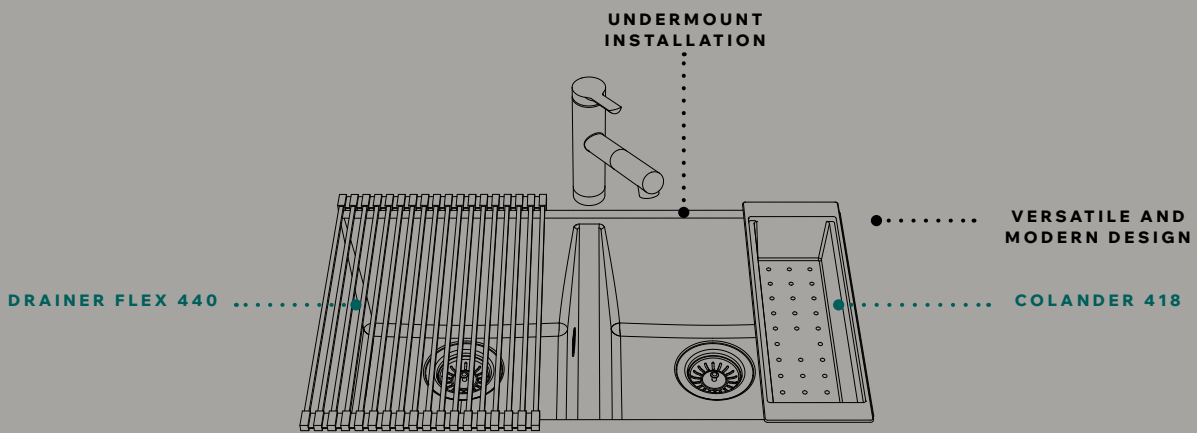

Quadra COLLECTION

Quadra 130 sink - G43 Tortora
Trail Plus tap - G40 Nero
Plano 75 hob - G43 Tortora
Plano oven - G43 Tortora
Plano microwave - G43 Tortora
Brio hood - BK Black

Quadra UNDERMOUNT

The undermount Quadra collection makes a feature of the sink/worktop interface, creating an aesthetic and functional continuity that takes the kitchen's design to new heights and makes cleaning that much easier.