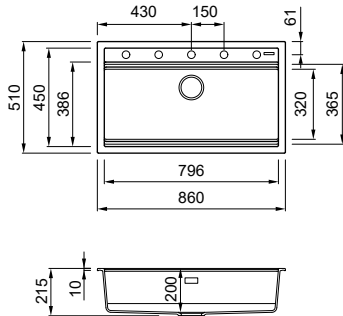

TOTAL BLACK, A SPECIAL EDITION CHARACTERIZED BY A RICH BLACK INTENDED TO SHOW OFF THE AESTHETIC DESIGN OF THE BEST WORKSTATION TO BEST EFFECT

Best WORKSTATION

Best 360

Best 130

SINGLE-BOWL SINK

Dimensions	860 x 510 mm
Base unit	900 mm
Cutout	840 x 480 mm
Bowl depth	200 mm
Tap ledge	Yes
Installation	Top mount