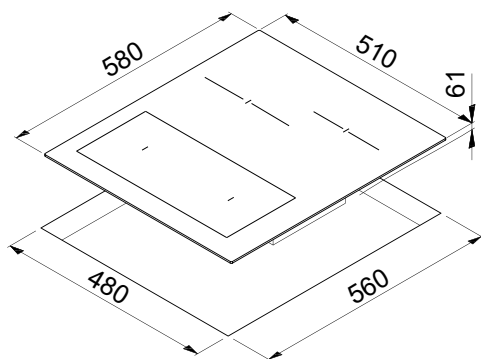

SPECIFICATIONS

MATERIAL = Ceramic glass

Slide touch controls with white LEDs
4 cooking zones with automatic pan detection, total output 7.4 kW
- 2 bridging zones 210 x 190 mm output 2.1 kW (P=3 kw) left front and rear
- 1 zone Φ = 200 mm Output 2.3 kW (P=3 kW) right rear
- 1 zone Φ = 145 mm Output 1.4 kW (P=1.85 kW) right front
Power supply: single-phase 220-240 V 50-60 Hz; three-phase 380-415 V 50-60 Hz
9-level electronic control; powerboost function for each cooking zone
STOP & GO controls to pause and resume cooking
Output limiter with 8 settings and minimum value of 1.6 kW
Each zone has its own independent digital cooking time programmer
Timer function with audible alarm
CHEF function with 3 zones preset to different cooking power settings
KEEP WARM function
Automatic safety shutoff
Residual heat indicator
Child safety lock

- BK Black PVIU601BK
- CD City Dune PVIU601CD new colour