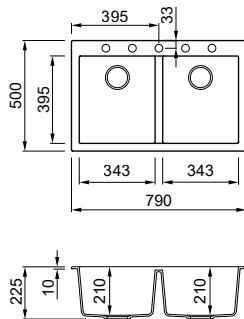

Quadra 350

Quadra 340

DOUBLE-BOWL SINK

Dimensions	790 x 500 mm
Base unit	800 mm
Cutout	770 x 480 mm
Bowl depth	210 mm
Tap ledge	Yes
Installation	Top mount

DOUBLE-BOWL SINK

Dimensions	800x 530 mm
Base unit	800 900 mm if at the start of a run of cabinets
Cutout	780 x 510 mm
Bowl depth	215 mm
Tap ledge	Yes
Installation	Top mount