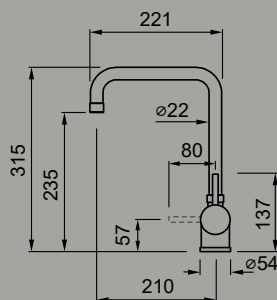

- CR Chrome MIKSENCR
- G40 Nero MGKSEN40
- G68 Bianco MGKSEN68
- G59 Antracite MGKSEN59
- G51 Avena MGKSEN51

Danubio

new design

Single-lever fold-down square gooseneck swivel spout tap.

SPECIFICATIONS

Spout base	Ø 50 mm
Spout rotation	360°
Lever operation	0-90°
Hose type	Stainless steel 3/8" mm
Hose length	400 mm
Cartridge	Ø 35 mm
Hole size	Ø 35 mm