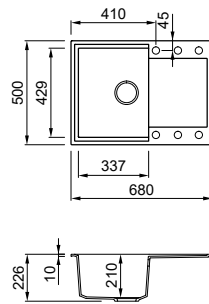

Easy

COLLECTION

Easy 135

SINGLE-BOWL SINK WITH DRAINER

Dimensions	680 x 500 mm
Base unit	450 | 600 mm if at the start of a run of cabinets
Cutout	660 x 480 mm
Bowl depth	210 mm
Tap ledge	Yes
Installation	Top mount
Orientation	Reversible

GRANITEK

G40	Nero LGY13540
G78	Espresso LGY13578
G48	Cemento LGY13548
G43	Tortora LGY13543
M79	Nuvola LMY13579
G39	Bianco Soft LGY13539
G68	Bianco LGY13568
G59	Antracite LGY13559
G51	Avena LGY13551
G62	Bianco Antico LGY13562