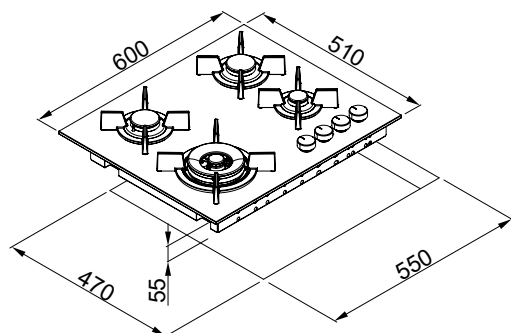

SPECIFICATIONS

MATERIAL = Black toughened glass

4 gas burners

- 1 auxiliary Output 1 kW right front
- 1 semirapid Output 1.75 kW right rear
- 1 semirapid Output 1.75 kW left rear
- 1 wok burner 4 kW left front

Individual cast iron trivets, cast iron burner caps

Coffee pot stand provided

Soft-touch black knobs for more enjoyable use

Electric under-knob ignition

Comes ready for use with natural gas

LPG nozzle kit provided

Flame-failure safety valve

● BK Black

PVGU602BK