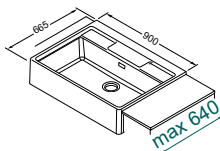

KERATEK

Spazio 900 EXTRA

- K86 Black LKS90086XLP
- K87 Cocoa LKS90087XLP
- K99 Concrete LKS90099XLP
- K89 Dove LKS90089XLP
- K88 Cloud LKS90088XLP
- K95 Champagne LKS90095XLP
- K96 White LKS90096XLP