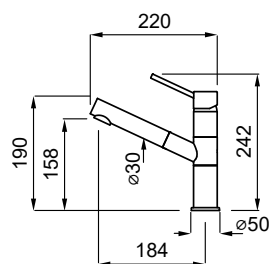

SPECIFICATIONS

Spout base	Ø 50 mm
Spout rotation	115°
Hose type	Stainless steel 3/8" mm
Hose length	400 mm
Cartridge	Ø 35 mm
Hole size	Ø 35 mm

	CR Chrome	MIKRENCR
	G40 Nero	MGKREN40
	G48 Cemento	MGKREN48
	G43 Tortora	MGKREN43
	G68 Bianco	MGKREN68
	G59 Antracite	MGKREN59
	K86 Black	MKKREN86
	K96 White	MKKREN96