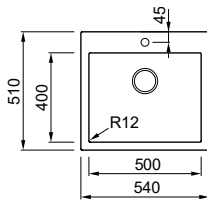

Compass COLLECTION

Compass 500

1MM-THICK STAINLESS STEEL SINGLE-BOWL SINK

Dimensions	540 x 510 mm
Base unit	600 mm
Cutout	530 x 495 mm R10 (Top mount)
Cutout	See drawing below (Flush mount)
Bowl depth	200 mm
Tap ledge	Yes
Installation	Top mount | Flush mount