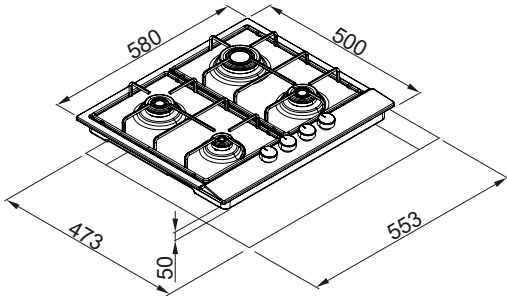

G68 White PGSS60268WB
Can be paired with K96 White

G48 Cemento PGSS60248WB
Can be paired with K99 Concrete

G51 Avena PGSS60251WB

G59 Antracite PGSS60259WB

Urban Plus

60cm all-glass fan-assisted oven, 8 functions