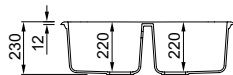

Master

COLLECTION

Master 350

DOUBLE-BOWL SINK

Dimensions	790 x 500 mm
Base unit	800 | 900 mm if at the start of a run of cabinets
Cutout	770 x 480 mm
Bowl depth	220 mm and 220mm
Tap ledge	Yes
Installation	Top mount
Orientation	Reversible

GRANITEK

G40 Nero
LGM35040

G68 Bianco
LGM35068

G59 Antracite
LGM35059

G51 Avena
LGM35051

G62 Bianco Antico
LGM35062

WHAT'S INCLUDED

Space-saving trap, Standard waste, Round overflow, Mounting kit.

COMPONENTS

Round overflow

FINISHES

Standard IN Stainless steel