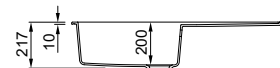

NEW
UNICO 305

Unico COLLECTION

Unico 500

Unico 480

DOUBLE-BOWL SINK WITH DRAINER

Dimensions	1160 x 500 mm
Base unit	800 mm
Cutout	1140 x 480 mm
Bowl depth	200 mm and 200 mm
Tap ledge	Yes
Installation	Top mount
Orientation	Reversible