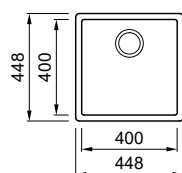

Zen F

COLLECTION

Zen F 102

SINGLE-BOWL SINK

Dimensions	448x 448 mm
Base unit	500 mm
Cutout	See drawing below
Bowl depth	200 mm
Tap ledge	No
Installation	Flush mount

KERATEK

K86	Black LKZ10286F01
K87	Cocoa LKZ10287F01
K99	Concrete LKZ10299F01
K89	Dove LKZ10289F01
K88	Cloud LKZ10288F01
K95	Champagne LKZ10295F01
K96	White LKZ10296F01