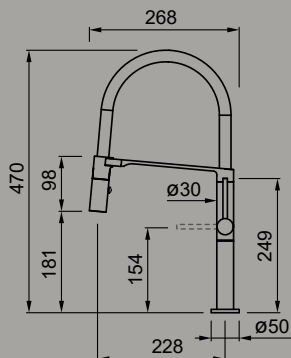

SPECIFICATIONS

Spout base	Ø 50 mm
Spout rotation	360°
Lever operation	0-90°
Hose type	Stainless steel 3/8" mm
Hose length	600 mm
Cartridge	Ø 25 mm
Hole size	Ø 35 mm

- GM Gun metal   MOKNAMGM
- BK Black   MOKNAMBK