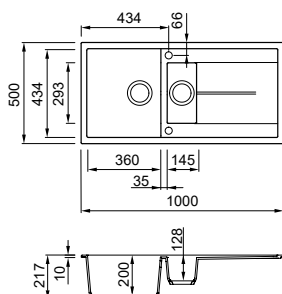

Unico

COLLECTION

Unico 475 new

DOUBLE-BOWL SINK WITH DRAINER

Dimensions	1000 x 500 mm
Base unit	600 mm
Cutout	980 x 480 mm
Bowl depth	200 mm and 128 mm
Tap ledge	Yes
Installation	Top mount
Orientation	Reversible

GRANITEK

G40	Nero LGU47540
G78	Espresso LGU47578
G48	Cemento LGU47548
G43	Tortora LGU47543
M79	Nuvola LMU47579
G39	Bianco Soft LGU47539
G68	Bianco LGU47568
G59	Antracite LGU47559
G51	Avena LGU47551
G62	Bianco Antico LGU47562

KERATEK

K86	Black LKU47586
K87	Cocoa LKU47587
K99	Concrete LKU47599
K89	Dove LKU47589
K88	Cloud LKU47588
K95	Champagne LKU47595
K96	White LKU47596