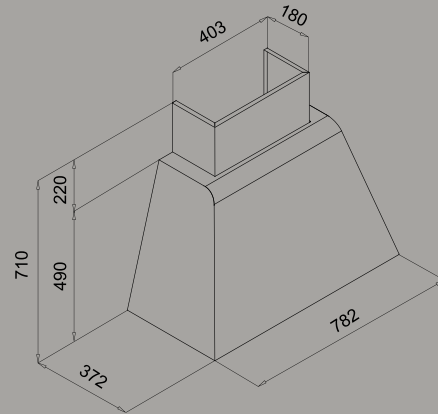

Brio HOOD

Enamel extraction hood

SPECIFICATIONS

DIMENSIONS = 782 x 372 x 490 mm

ENERGY RATING = D

CONTROLS = slider touch

MAXIMUM EXTRACTION RATE = 368 m³/h

PRESSURE = 218 Pa

MAXIMUM NOISE LEVEL = 58 dbA

OUTLET = 120