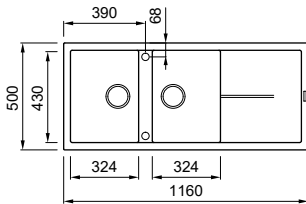

NEW
UNICO 305

Unico COLLECTION

Unico 500

Unico 480

DOUBLE-BOWL SINK WITH DRAINER

Dimensions	1160 x 500 mm
Base unit	800 mm
Cutout	1140 x 480 mm
Bowl depth	200 mm and 200 mm
Tap ledge	Yes
Installation	Top mount
Orientation	Reversible