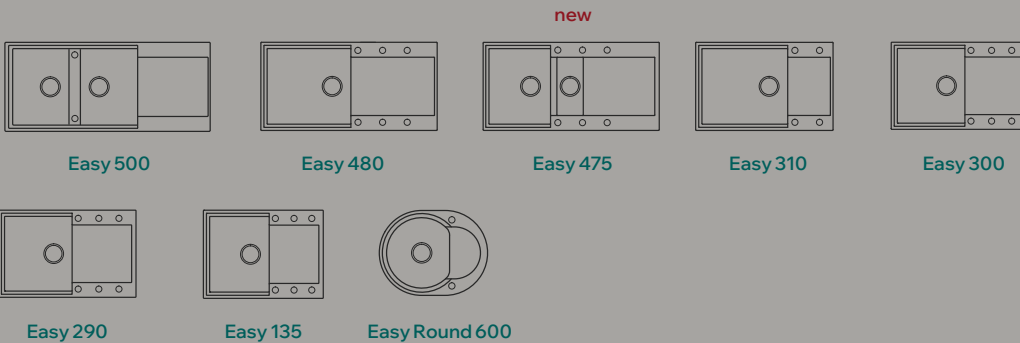

EASY MODELS