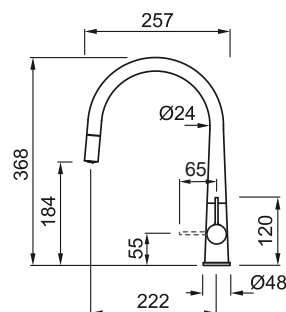

SPECIFICATIONS

Spout base	Ø 48 mm
Spout rotation	360°
Lever operation	0-90°
Hose type	Stainless steel 3/8" mm
Hose length	500 mm
Cartridge	Ø 25 mm
Hole size	Ø 35 mm

- CR Chrome MIKATPCR

- G40 Nero MGKATP40
- G48 Cemento MGKATP48
- G43 Tortora MGKATP43
- M79 Nuvola MMKATP79
- G68 Bianco MGKATP68