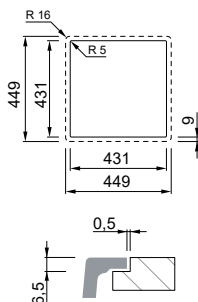

Zen F 150 **new****DOUBLE-BOWL SINK**

Dimensions	548x 448 mm
Base unit	600 mm
Cutout	See drawing below
Bowl depth	200 mm and 130 mm
Tap ledge	No
Installation	Flush mount

KERATEK

K86	Black LKZ15086F01
K87	Cocoa LKZ15087F01
K99	Concrete LKZ15099F01
K89	Dove LKZ15089F01
K88	Cloud LKZ15088F01
K95	Champagne LKZ15095F01
K96	White LKZ15096F01