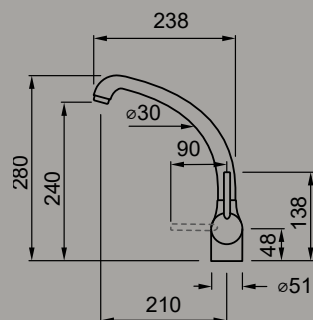

SPECIFICATIONS

Spout base	Ø 51 mm
Spout rotation	360°
Lever operation	0-90°
Hose type	Nylon 3/8" mm
Hose length	370 mm
Cartridge	Ø 35 mm
Hole size	Ø 35 mm

- CR Chrome   MIKPOCR
- G40 Nero   MGKPO40
- G68 Bianco   MGKPO68
- G59 Antracite   MGKPO59
- G51 Avena   MGKPO51