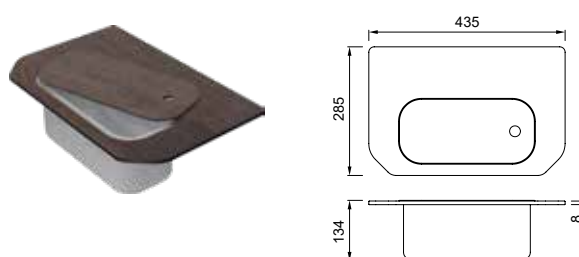

CHOPPING BOARD FOX 360

Woodtech chopping board
Dimensions: 435 x 285 x 6.4 mm

- BK Black
ATH153BK

FOX

CHOPPING BOARD FOX 360

HPL chopping board with bowl
Dimensions: 435 x 285 x 8 mm

- WD Wood
ATH153WD

FOX