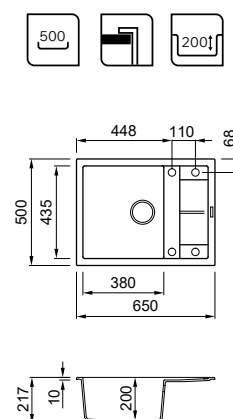

Unico 125

SINGLE-BOWL SINK WITH DRAINER

Dimensions	650 x 500 mm
Base unit	500 mm
Cutout	630 x 480 mm
Bowl depth	200 mm
Tap ledge	Yes
Installation	Top mount
Orientation	Reversible

GRANITEK

G40	Nero LGU12540
G78	Espresso LGU12578
G48	Cemento LGU12548
G43	Tortora LGU12543
M79	Nuvola LMU12579
G39	Bianco Soft LGU12539
G68	Bianco LGU12568
G59	Antracite LGU12559
G51	Avena LGU12551
G62	Bianco Antico LGU12562

KERATEK

K86	Black LKU12586
K87	Cocoa LKU12587
K99	Concrete LKU12599
K89	Dove LKU12589
K88	Cloud LKU12588
K95	Champagne LKU12595
K96	White LKU12596

WHAT'S INCLUDED
Space-saving trap, Flow, Round overflow, Mounting kit.

COMPONENTS

FINISHES