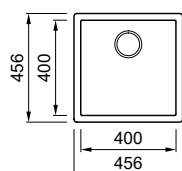

Zen

COLLECTION

Zen 102

SINGLE-BOWL SINK

Dimensions	456 x 456 mm
Base unit	450 | 500 mm if at the start of a run of cabinets
Cutout	445 x 445 mm R5 (top mount)
Cutout	400 x 400 mm R10 (undermount)
Bowl depth	200 mm
Tap ledge	No
Installation	Top mount / Undermount

KERATEK

K86	Black LKZ10286
K87	Cocoa LKZ10287
K99	Concrete LKZ10299
K89	Dove LKZ10289
K88	Cloud LKZ10288
K95	Champagne LKZ10295
K96	White LKZ10296