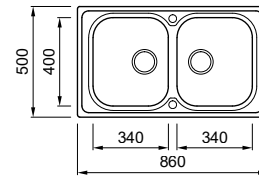

Sky 450

0.6MM-THICK STAINLESS STEEL DOUBLE-BOWL SINK

Dimensions	860 x 500 mm
Base unit	800 | 900 mm if at the start of a run of cabinets
Cutout	840 x 480 mm
Bowl depth	180 mm and 180 mm
Tap ledge	Yes
Installation	Top mount
Orientation	Reversible

STAINLESS STEEL

IN AISI 304 SATIN-FINISH STAINLESS STEEL LIK450SAC