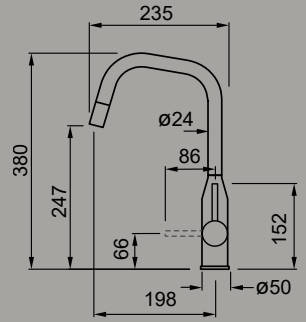

Dora PLUS

Single-lever square gooseneck swivel spout tap with pull-out spray.

SPECIFICATIONS

Spout base Ø 50 mm
Spout rotation 360°
Lever operation 0-90°
Hose type Stainless steel 3/8" mm
Hose length 400 mm
Cartridge Ø 35 mm
Hole size Ø 35 mm

- G40 Nero
- G68 Bianco
- K86 Black
- K96 White

- MGKDRP40
- MGKDRP68
- MKKDRP86
- MKKDRP96

IN Brushed Stainless Steel

MIKDRPIN