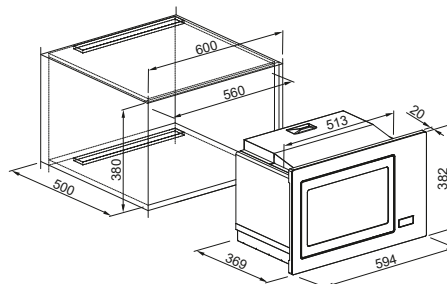

MICROWAVE FUNCTIONS

10 programs for different food types

Microwave
Microwave + grill
Defrost with time entry
Defrost with weight entry
Timer
Digital display with timer and LED lights
Temperature control
Cavity capacity: 28 litres
Stainless steel cavity
Touch controls
Door hinge: Left
Safety: child lock function

ACCESSORIES INCLUDED = 1 x 288mm glass turntable plate, 1 rack

● BK Black

FVUR281BKWS