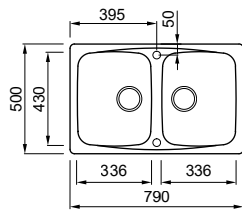

Master

COLLECTION

Master 350

DOUBLE-BOWL SINK

Dimensions	790 x 500 mm
Base unit	800 | 900 mm if at the start of a run of cabinets
Cutout	770 x 480 mm
Bowl depth	220 mm and 220mm
Tap ledge	Yes
Installation	Top mount
Orientation	Reversible

GRANITEK

G40 Nero
LGM35040

G68 Bianco
LGM35068

G59 Antracite
LGM35059

G51 Avena
LGM35051

G62 Bianco Antico
LGM35062

WHAT'S INCLUDED

Space-saving trap, Standard waste, Round overflow, Mounting kit.

COMPONENTS

Round overflow

FINISHES

Standard IN Stainless steel