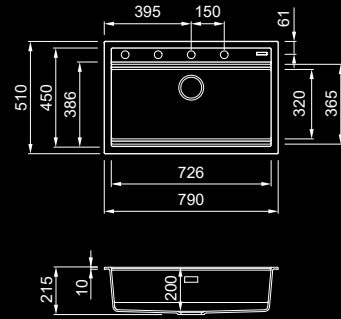

GRANITEK

KERATEK

G40 Nero LGB36040BKM

K86 Black LKB36086BKM

Best 130 Total Black

new

SINGLE-BOWL SINK

Dimensions	790 x 510 mm
Base unit	800 mm
Cutout	770 x 480 mm
Bowl depth	200 mm
Tap ledge	Yes
Installation	Top mount