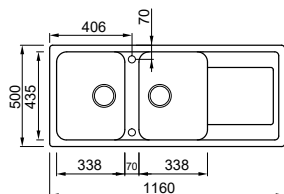

COMPATIBILITY WITH ACCESSORIES — LIKE THE CHOPPING BOARD AND FLEX DRAINER — ENHANCES THE USER EXPERIENCE WITH NEW FEATURES

Life COLLECTION

Life 500

Life 480

DOUBLE-BOWL SINK WITH DRAINER

Dimensions	1160 x 500 mm
Base unit	800 900 mm if at the start of a run of cabinets
Cutout	1140 x 480 mm
Bowl depth	180 mm and 180mm
Tap ledge	Yes
Installation	Top mount
Orientation	Reversible