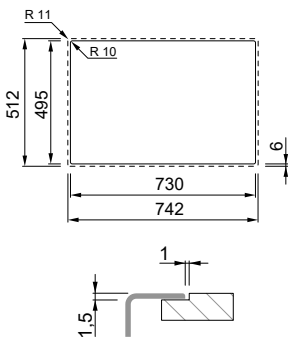

STAINLESS STEEL

IN AISI 304 SATIN-FINISH STAINLESS STEEL
LIM700SAC