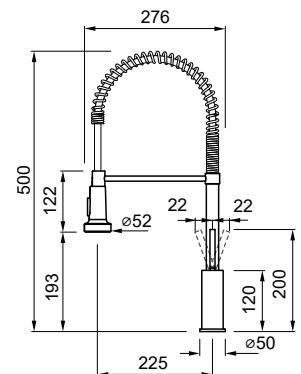

● BK Black MOKRIVBK

SPECIFICATIONS

Spout base	Ø 50 mm
Spout rotation	360°
Hose type	Stainless steel 3/8" mm
Hose length	400 mm
Cartridge	Ø 35 mm
Hole size	Ø 35 mm

● CR Chrome MIKCHECR

Nami new

Single-lever silicone gooseneck swivel spout tap with manoeuvrable dual-function pull-out spray and jet.