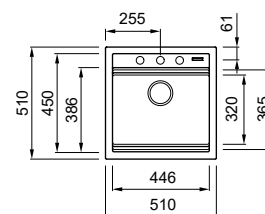

Best 104

SINGLE-BOWL SINK

Dimensions	510 x 510 mm
Base unit	500 | 600 mm if at the start of a run of cabinets
Cutout	490 x 480 mm
Bowl depth	200 mm
Tap ledge	Yes
Installation	Top mount

GRANITEK

G40	Nero LGB10440
G78	Espresso LGB10478
G48	Cemento LGB10448
G43	Tortora LGB10443
M79	Nuvola LMB10479
G39	Bianco Soft LGB10439
G68	Bianco LGB10468
G59	Antracite LGB10459
G51	Avena LGB10451

KERATEK

K86	Black LKB10486
K87	Cocoa LKB10487
K99	Concrete LKB10499
K89	Dove LKB10489
K88	Cloud LKB10488
K95	Champagne LKB10495
K96	White LKB10496

WHAT'S INCLUDED
Space-saving trap, Flow Pro, Rectangular overflow, Mounting kit.

COMPONENTS
Rectangular overflow

Flow Pro

FINISHES
IN Stainless steel