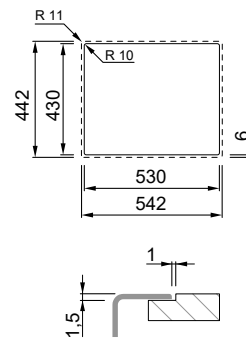

STAINLESS STEEL

IN AISI 304 SATIN-FINISH STAINLESS STEEL
LIW500SACMU