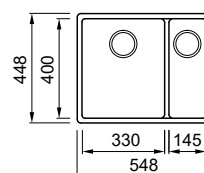

Zen F 150 **new****DOUBLE-BOWL SINK**

Dimensions	548x 448 mm
Base unit	600 mm
Cutout	See drawing below
Bowl depth	200 mm and 130 mm
Tap ledge	No
Installation	Flush mount

KERATEK

K86	Black LKZ15086F01
K87	Cocoa LKZ15087F01
K99	Concrete LKZ15099F01
K89	Dove LKZ15089F01
K88	Cloud LKZ15088F01
K95	Champagne LKZ15095F01
K96	White LKZ15096F01