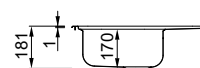

Sky 125

0.6MM-THICK STAINLESS STEEL SINGLE-BOWL SINK WITH DRAINER

Dimensions	580 x 500 mm
Base unit	450 mm
Cutout	560 x 480 mm
Bowl depth	170 mm
Tap ledge	Yes
Installation	Top mount
Orientation	Non-reversible

STAINLESS STEEL

IN

AISI 304 SATIN-FINISH STAINLESS STEEL
LIK125SACDX
LIK125SACSX

WHAT'S INCLUDED

Space-saving trap, Standard waste, Mounting kit.

COMPONENTS

Standard

FINISHES

IN Stainless steel