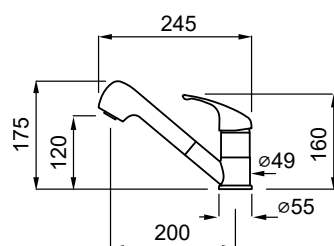

SPECIFICATIONS

Spout base	Ø 55 mm
Spout rotation	125°
Hose type	Stainless steel
Hose length	3/8" mm
Cartridge	400 mm
Hole size	Ø 40mm
	Ø 35 mm

● CR Chrome   MIKVENCR

● G40 Nero   MGKVEN40

○ G68 Bianco   MGKVEN68

● G59 Antracite   MGKVEN59

● G51 Avena   MGKVEN51