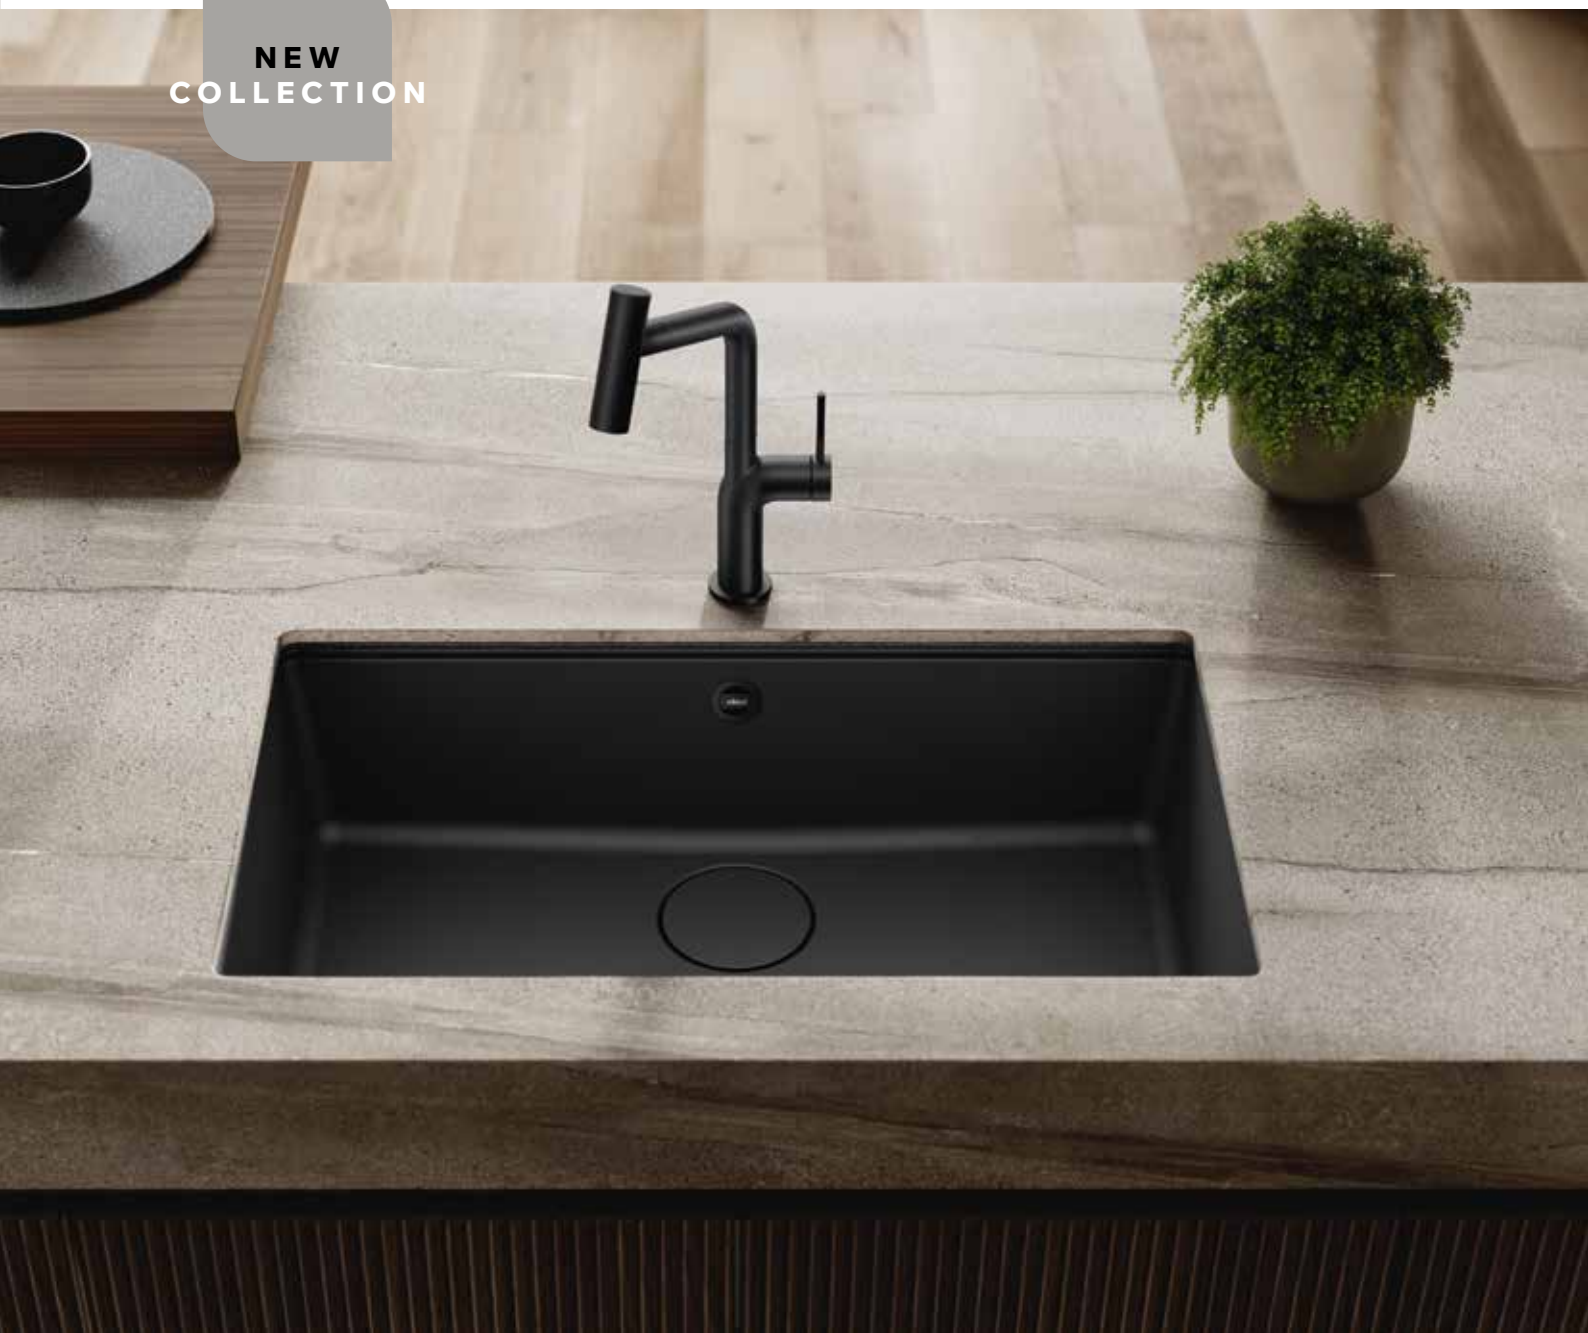

**NEW
COLLECTION**

Time undermount 130 sink - G40 Nero
Loch tap - BK Black

GRANITEK

- G40 NERO
- G78 ESPRESSO
- G48 CEMENTO
- G43 TORTORA
- G39 BIANCO SOFT
- G68 BIANCO