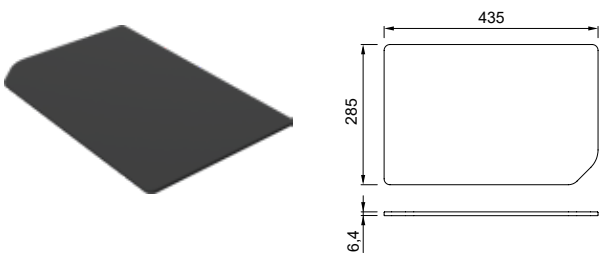

CHOPPING BOARD FOX 360

Woodtech chopping board
Dimensions: 435 x 285 x 6.4 mm