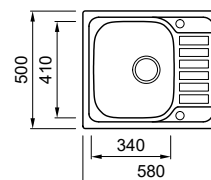

Sky 125

0.6MM-THICK STAINLESS STEEL SINGLE-BOWL SINK WITH DRAINER

Dimensions	580 x 500 mm
Base unit	450 mm
Cutout	560 x 480 mm
Bowl depth	170 mm
Tap ledge	Yes
Installation	Top mount
Orientation	Non-reversible

STAINLESS STEEL

IN

AISI 304 SATIN-FINISH STAINLESS STEEL
LIK125SACDX
LIK125SACSX

WHAT'S INCLUDED

Space-saving trap, Standard waste, Mounting kit.

COMPONENTS

Standard

FINISHES

IN Stainless steel