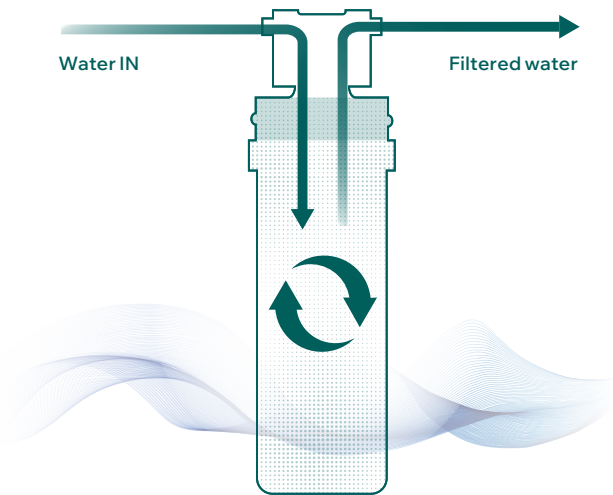

elleci pure

Pure water, natural taste and respect for the environment

Imagine turning on the kitchen tap and having an endless supply of quality drinking water that's clean and rich in essential minerals for your family's health. Imagine no longer having to go to the supermarket to buy water by the bottle or crate load, having to haul it back home and then having to find room for it in the pantry.

Installing an under-sink filter is a smart and convenient way to save yourself money, time and stress. And make a valuable contribution every day to keeping the world free of plastic waste.

Elleci Pure Micro

The Elleci Pure Micro filtration system achieves excellent performance with the combined action of different methods

- **1. Microfiltration**
  Traps rust, mold, algae and suspended microparticles as small as 0.5 microns
- **2. Activated carbon**
  Removes chlorine, metals and toxic residues, using 100% sustainable activated carbon
- **3. Silver salts**
  Prevents the growth of microorganisms, having a powerful antibacterial action

SPECIFICATIONS

Multi-action 0.5-micron filter with activated carbon and silver salts

Service life
15,000 l/year — ideal for a single family's annual consumption

NB The filtration system works effectively with drinking water only

ACCESSORIES INCLUDED

Filter head, valve, digital water meter