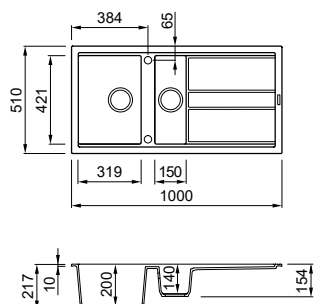

Best COLLECTION

Best 475

DOUBLE-BOWL SINK WITH DRAINER

Dimensions	1000 x 510 mm
Base unit	600 mm
Cutout	980 x 480 mm
Bowl depth	200 mm and 140 mm
Tap ledge	Yes
Installation	Top mount
Orientation	Reversible

GRANITEK

G40	Nero LGB47540
G78	Espresso LGB47578
G48	Cemento LGB47548
G43	Tortora LGB47543
M79	Nuvola LMB47579
G39	Bianco Soft LGB47539
G68	Bianco LGB47568
G59	Antracite LGB47559
G51	Avena LGB47551
G62	Bianco Antico LGB47562

KERATEK

K86	Black LKB47586
K87	Cocoa LKB47587
K99	Concrete LKB47599
K89	Dove LKB47589
K88	Cloud LKB47588
K95	Champagne LKB47595
K96	White LKB47596