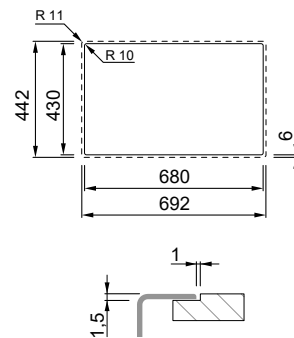

STAINLESS STEEL

IN AISI 304 SATIN-FINISH STAINLESS STEEL
LIE650SAC