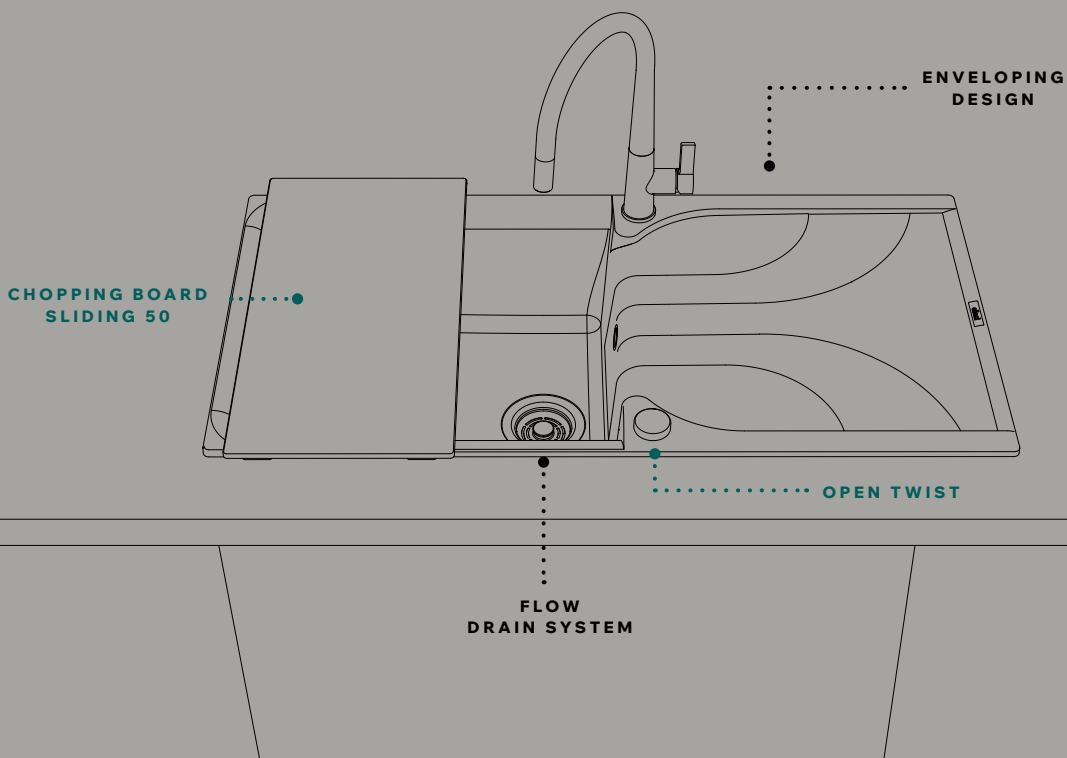

Ego

COLLECTION

The Ego collection stands out for the natural, enveloping look of its design, which brings a touch of lightness to the interior. Its sinuous lines embrace the space, echoing an authentic, sophisticated personality.

EGO MODELS