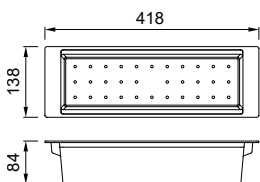

COLANDER 418

Polypropylene colander
Dimensions: 418 x 138 x 84 mm

- BK Black
  AVP035BK

ZEN, ZEN F, QUADRA