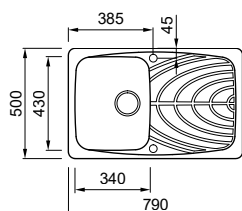

Master COLLECTION

Master 300

SINGLE-BOWL SINK WITH DRAINER

Dimensions	790 x 500 mm
Base unit	450
Cutout	770 x 480 mm
Bowl depth	220 mm
Tap ledge	Yes
Installation	Top mount
Orientation	Reversible

GRANITEK

G40	Nero LGM30040
G68	Bianco LGM30068
G59	Antracite LGM30059
G51	Avena LGM30051
G62	Bianco Antico LGM30062