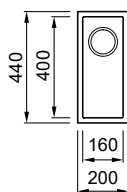

Quadra UNDERMOUNT

Quadra 50 Undermount

SINGLE-BOWL SINK

Dimensions	200 x 440 mm
Base unit	300 mm
Cutout	160 x 400 mm R5
Bowl depth	155 mm
Tap ledge	No
Installation	Undermount

GRANITEK

G40	Nero LGQ05040BSO
G48	Cemento LGQ05048BSO
G43	Tortora LGQ05043BSO
G68	Bianco LGQ05068BSO

WHAT'S INCLUDED

Space-saving trap, Standard waste, Round overflow, Mounting kit.

COMPONENTS

Round overflow

FINISHES

Standard

IN Stainless steel