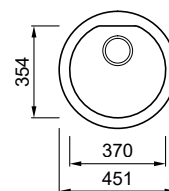

Fox Round

SINGLE-BOWL SINK

Dimensions	Ø 451 mm
Base unit	450 mm
Cutout	Ø 430 mm
Bowl depth	200 mm
Tap ledge	Yes
Installation	Top mount
Orientation	Non-reversible

GRANITEK

G40	Nero LGFROU40
M79	Nuvola LMFROU79
G68	Bianco LGFROU68
G62	Bianco Antico LGFROU62
G59	Antracite LGFROU59
G51	Avena LGFROU51

WHAT'S INCLUDED

Space-saving trap, Standard waste, Round overflow, Mounting kit.

COMPONENTS

Round overflow

Standard

FINISHES

IN Stainless steel