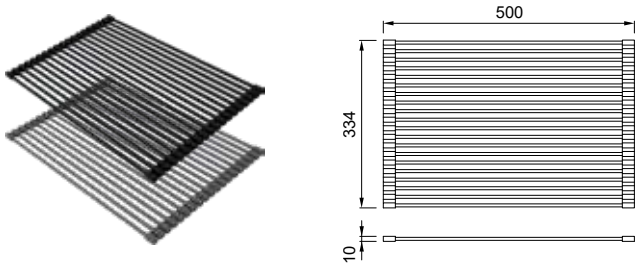

Accessories

DRAINER FLEX 500

Flexible drainer with silicone-coated steel bars
Dimensions: 500 x 334 x 10 mm

- BK Black
  ARS023BK
- GR Grey
  ARS023GR

BEST, BEST WORKSTATION, LIFE, UNICO, EGO, EASY, MASTER