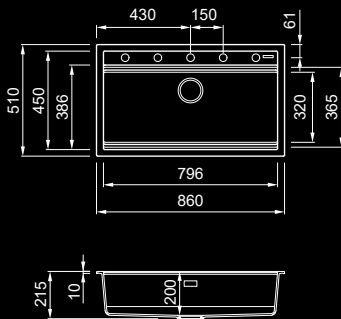

COMPONENTS
Rectangular overflow

Flow Pro

FINISHES
IN Stainless steel

Best WORKSTATION

Best 360 Total Black

new

SINGLE-BOWL SINK

Dimensions	860 x 510 mm
Base unit	900 mm
Cutout	840 x 480 mm
Bowl depth	200 mm
Tap ledge	Yes
Installation	Top mount

GRANITEK

KERATEK

G40 Nero LGB36040BKM

K86 Black LKB36086BKM

Best 130 Total Black

new

SINGLE-BOWL SINK

Dimensions	790 x 510 mm
Base unit	800 mm
Cutout	770 x 480 mm
Bowl depth	200 mm
Tap ledge	Yes
Installation	Top mount