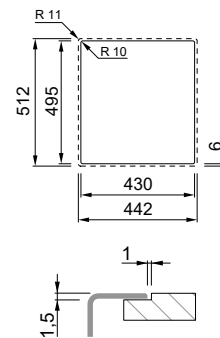

STAINLESS STEEL

IN

AISI 304 SATIN-FINISH STAINLESS STEEL
LIM400SAC

WHAT'S INCLUDED
Space-saving trap, Flow, Overflow, Mounting kit.

COMPONENTS

Overflow

Flow

FINISHES

IN Stainless steel