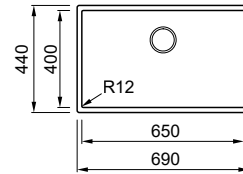

Esprit COLLECTION

Esprit 700

1MM-THICK STAINLESS STEEL SINGLE-BOWL SINK

Dimensions	740 x 440 mm
Base unit	800 mm
Cutout	730 x 430 mm R10 (Top mount)
Cutout	701 x 401 mm R13 (Undermount)
Cutout	See drawing below (Flush mount)
Bowl depth	200 mm
Tap ledge	No
Installation	Top mount | Undermount | Flush mount

STAINLESS STEEL

IN AISI 304 SATIN-FINISH STAINLESS STEEL
LIE700SAC

Esprit 650

new

base
75

1MM-THICK STAINLESS STEEL SINGLE-BOWL SINK

Dimensions	690 x 440 mm
Base unit	750 mm
Cutout	680 x 430 mm R10 (Top mount)
Cutout	651 x 401 mm R13 (Undermount)
Cutout	See drawing below (Flush mount)
Bowl depth	200 mm
Tap ledge	No
Installation	Top mount | Undermount | Flush mount

STAINLESS STEEL

IN AISI 304 SATIN-FINISH STAINLESS STEEL
LIE650SAC