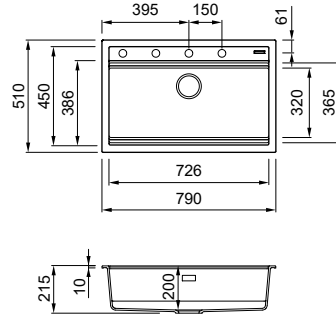

TOTAL BLACK, A SPECIAL EDITION CHARACTERIZED BY A RICH BLACK INTENDED TO SHOW OFF THE AESTHETIC DESIGN OF THE BEST WORKSTATION TO BEST EFFECT

Best WORKSTATION

Best 360

Best 130

SINGLE-BOWL SINK

Dimensions	860 x 510 mm
Base unit	900 mm
Cutout	840 x 480 mm
Bowl depth	200 mm
Tap ledge	Yes
Installation	Top mount