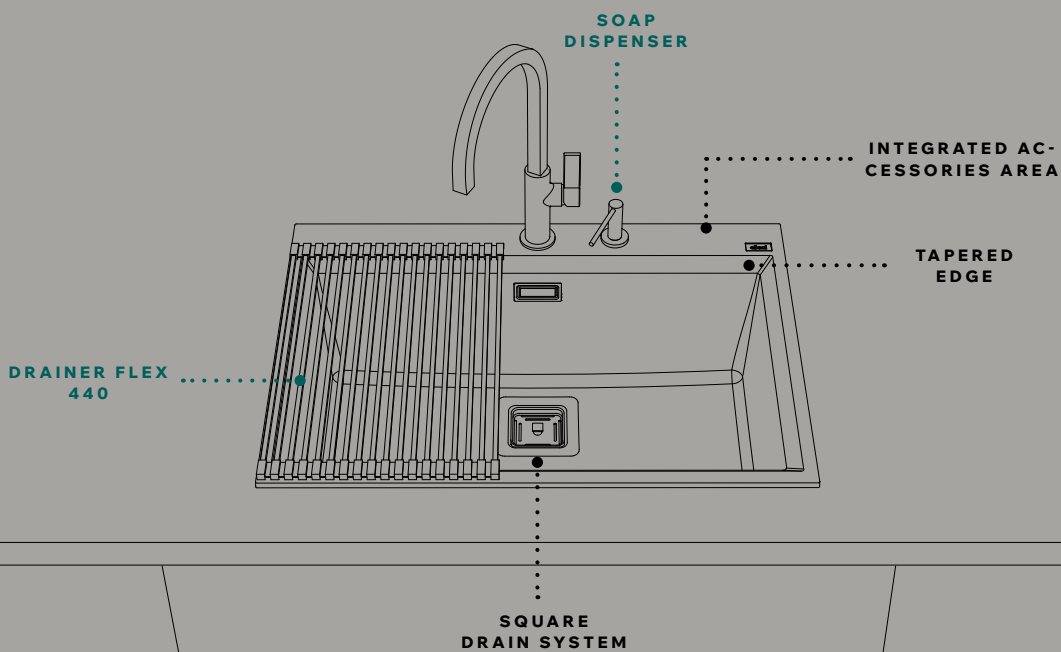

COLLECTION

Harmony and rationality are the distinguishing traits of Karisma, a collection of top-mount and undermount bowls featuring a bold geometric design and a tapered edge to aid with cleaning. The original Square Drain System gives the bowl even more character.