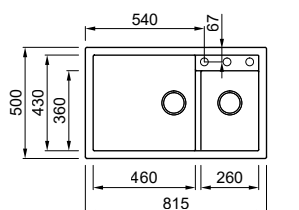

Quadra COLLECTION

Quadra 440

DOUBLE-BOWL SINK

Dimensions	815 x 500 mm
Base unit	800 | 900 mm if at the start of a run of cabinets
Cutout	800 x 480 mm
Bowl depth	215 mm and 190 mm
Tap ledge	Yes
Installation	Top mount

GRANITEK

G40	Nero LGQ44040
G48	Cemento LGQ44048
G43	Tortora LGQ44043
G68	Bianco LGQ44068