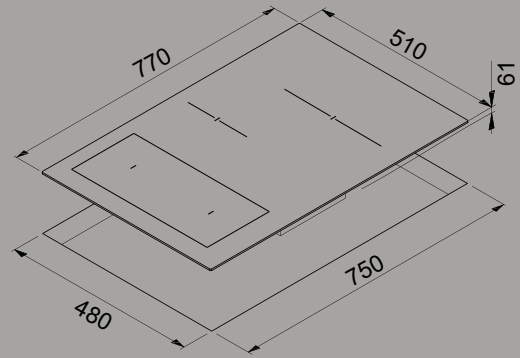

Urban 80 INDUCTION

80 cm ceramic glass induction hob

SPECIFICATIONS

MATERIAL = Ceramic glass

Slide touch controls with white LEDs

4 cooking zones with automatic pan detection, total output 7.4 kW

- 2 bridging zones 210 x 190 mm output 2.1 kW (P=3 kW) left front and rear

- 1 zone Φ = 250 mm output 2.3 kW (P=3 kW) centre

- 1 zone Φ = 160 mm output 1.4 kW (P=2.1 kW) right front

Power supply: single-phase 220-240 V 50-60 Hz; three-phase 380-415 V 50-60 Hz

9-level electronic control; powerboost function for each cooking zone

STOP & GO controls to pause and resume cooking

Output limiter with 8 settings and minimum value of 1.6 kW

Each zone has its own independent digital cooking time programmer

Timer function with audible alarm

CHEF function with 3 zones preset to different cooking power settings

KEEP WARM function

Automatic safety shutoff

Residual heat indicator

Child safety lock