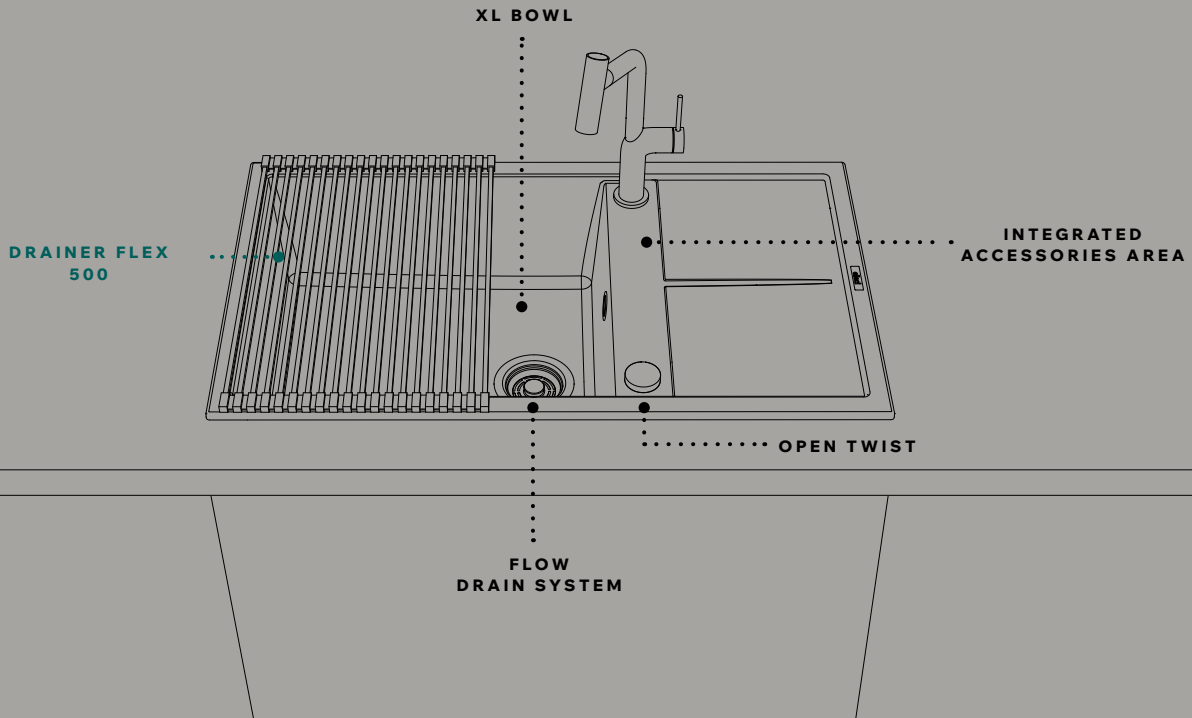

COLLECTION

Unico is a sink boasting a generous bowl and a minimal-look drainer and comes in a range of models to fit in with kitchens of all configurations. The new Flow Drain System adds form and function in a single stunning feature.