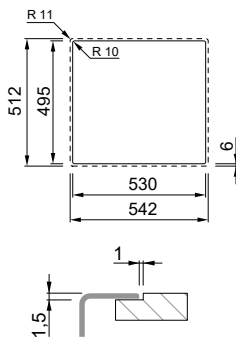

STAINLESS STEEL

IN

AISI 304 SATIN-FINISH STAINLESS STEEL
LIM500SAC