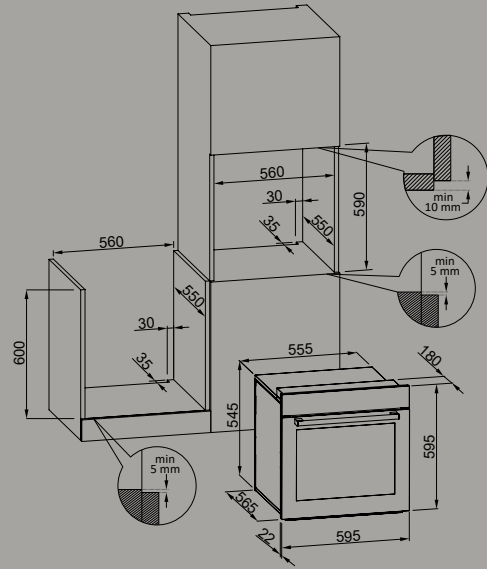

Urban Plus

60cm all-glass fan-assisted oven, 8 functions

SPECIFICATIONS

MATERIAL = Glass

OVEN FUNCTIONS

Fan, classic bake, fan bake, fan forced, easy clean, fan grill, grill, multipurpose cooking (3D)

Digital display with timer and LED lights

Easy Clean steam clean

Temperature range 40-240°C

XXL cavity: 80 Litre capacity

6 shelf positions with chrome-plated side shelf runners

Soft-touch black knobs and black handle

Halogen interior light

Triple-glazed cool door

Removable glass panels and door

A energy rating

ACCESSORIES INCLUDED = 1 rack, 1 enamel drip pan

OPTIONAL ACCESSORIES = 1 air fry rack AGF001IN