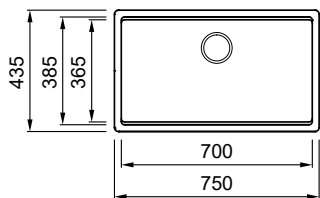

Time undermount WORKSTATION

Time undermount 130 **new**

SINGLE-BOWL SINK

Dimensions	750 x 435 mm
Base unit	800 mm
Cutout	700 x 385 mm R12 (undermount)
Cutout	740 x 425 mm R5 (top mount)
Bowl depth	180 mm
Tap ledge	No
Installation	Undermount / Top mount

GRANITEK

- **G40** Nero
  LG213040BSO
- **G78** Espresso
  LG213078BSO
- **G48** Cemento
  LG213048BSO
- **G43** Tortora
  LG213043BSO
- **G39** Bianco Soft
  LG213039BSO
- **G68** Bianco
  LG213068BSO