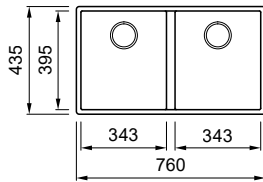

Quadra UNDERMOUNT

Quadra 350 Undermount

DOUBLE-BOWL SINK

Dimensions	760 x 435 mm
Base unit	800 mm
Cutout	720 x 395 mm R5
Bowl depth	220 mm and 220 mm
Tap ledge	No
Installation	Undermount

GRANITEK

- **G40** Nero LGQ35040BSO
- **G78** Espresso LGQ35078BSO
- **G48** Cemento LGQ35048BSO
- **G43** Tortora LGQ35043BSO
- **M79** Nuvola LMQ35079BSO
- **G39** Bianco Soft LGQ35039BSO
- **G68** Bianco LGQ35068BSO
- **G59** Antracite LGQ35059BSO
- **G51** Avena LGQ35051BSO
- **G62** Bianco Antico LGQ35062BSO

KERATEK

- **K86** Black LKQ35086BSO
- **K87** Cocoa LKQ35087BSO
- **K99** Concrete LKQ35099BSO
- **K89** Dove LKQ35089BSO
- **K88** Cloud LKQ35088BSO
- **K95** Champagne LKQ35095BSO
- **K96** White LKQ35096BSO