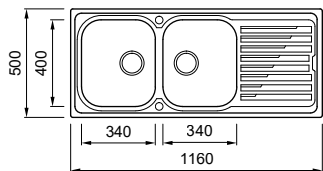

Sky COLLECTION

Sky 500

0.6MM-THICK STAINLESS STEEL DOUBLE-BOWL SINK WITH DRAINER

Dimensions	1160 x 500 mm
Base unit	800 mm
Cutout	1140 x 480 mm
Bowl depth	180 mm and 180 mm
Tap ledge	Yes
Installation	Top mount
Orientation	Non-reversible

STAINLESS STEEL

IN AISI 304 SATIN-FINISH STAINLESS STEEL
LIK500SACDX
LIK500SACSX