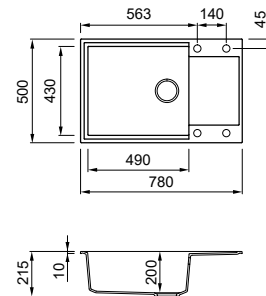

SINGLE-BOWL SINK WITH DRAINER

Dimensions	780 x 500 mm
Base unit	600 | 750 mm if at the start of a run of cabinets
Cutout	760 x 480 mm
Bowl depth	200 mm
Tap ledge	Yes
Installation	Top mount
Orientation	Reversible

GRANITEK

G40	Nero LGY31040
G78	Espresso LGY31078
G48	Cemento LGY31048
G43	Tortora LGY31043
M79	Nuvola LMY31079
G39	Bianco Soft LGY31039
G68	Bianco LGY31068
G59	Antracite LGY31059
G51	Avena LGY31051
G62	Bianco Antico LGY31062

WHAT'S INCLUDED

Space-saving trap, Standard waste, Round overflow, Mounting kit.

COMPONENTS

Round overflow

Standard

FINISHES

IN Stainless steel