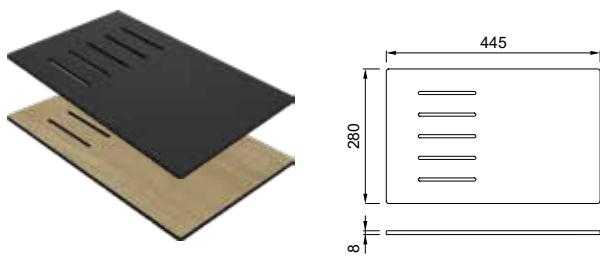

CHOPPING BOARD BEST LINE

Woodtech/HPL chopping board
Dimensions: 445 x 280 x 8 mm

- BK Black
  ATH020BK
- QU Quercia
  ATH020QU

BEST