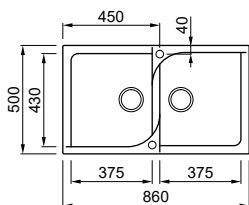

WHAT'S INCLUDED
Space-saving trap, Flow, Round overflow, Mounting kit.

COMPONENTS

FINISHES

Ego COLLECTION

Ego 450

DOUBLE-BOWL SINK

Dimensions	860 x 500 mm
Base unit	900 mm
Cutout	840 x 485 mm
Bowl depth	210 mm and 210 mm
Tap ledge	Yes
Installation	Top mount
Orientation	Reversible