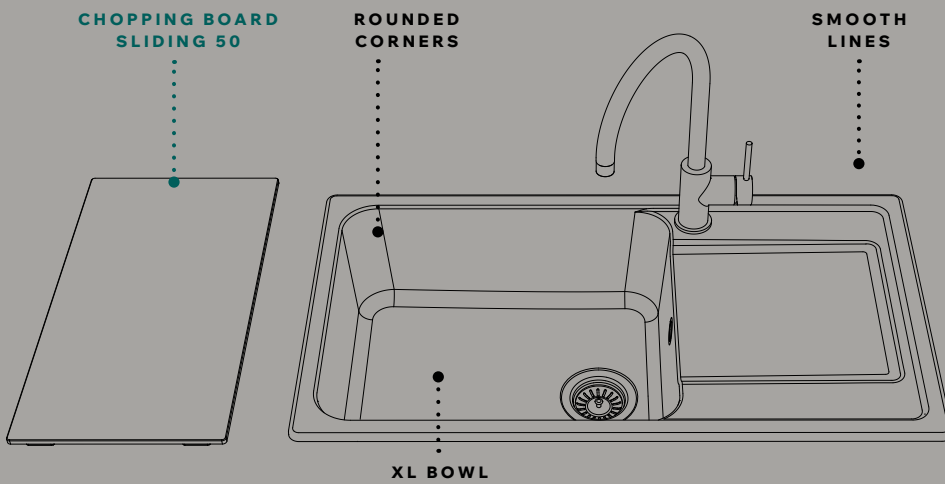

COLLECTION

Life: where classic meets modern. With its rounded corners and generous drainer, this sink creates an ergonomic workstation that's supremely user friendly, offering all the space you need to work comfortably.