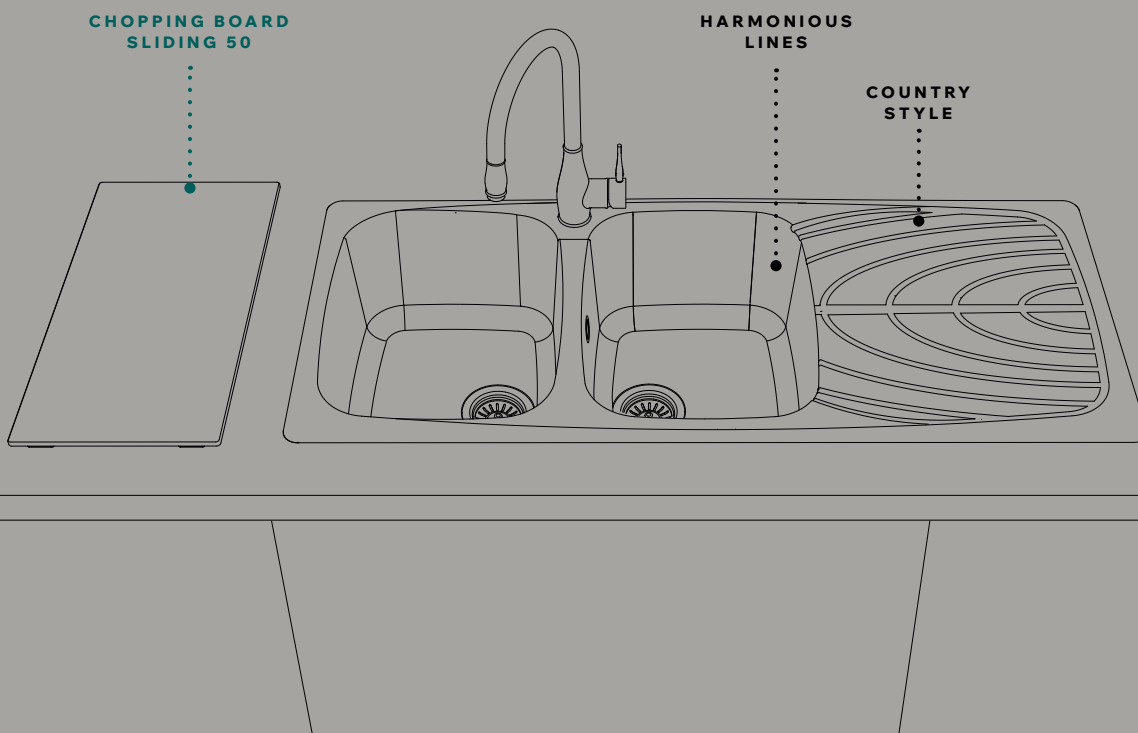

Master

COLLECTION

Master is a sink exuding the allure of good old-fashioned, timeless country style. Its design, featuring a generous bowl and soft lines, conjures up the beauty of traditions. A collection catering to anyone who wants their kitchen to have a warm, familiar feel.