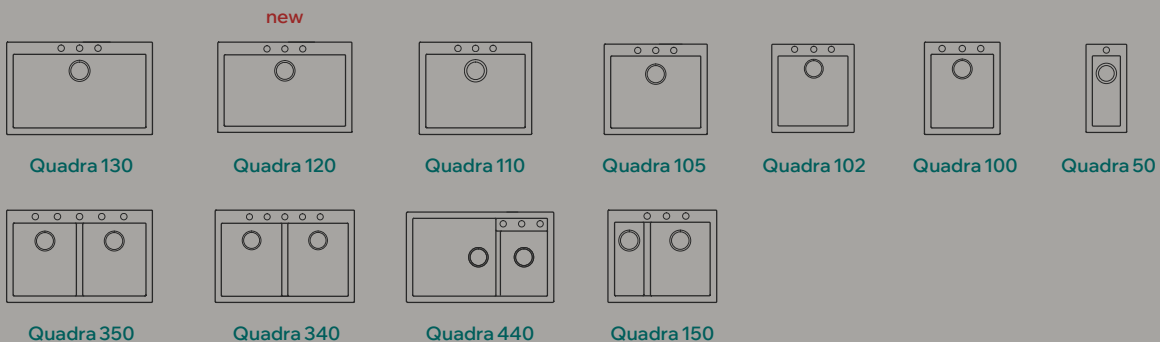

QUADRA MODELS