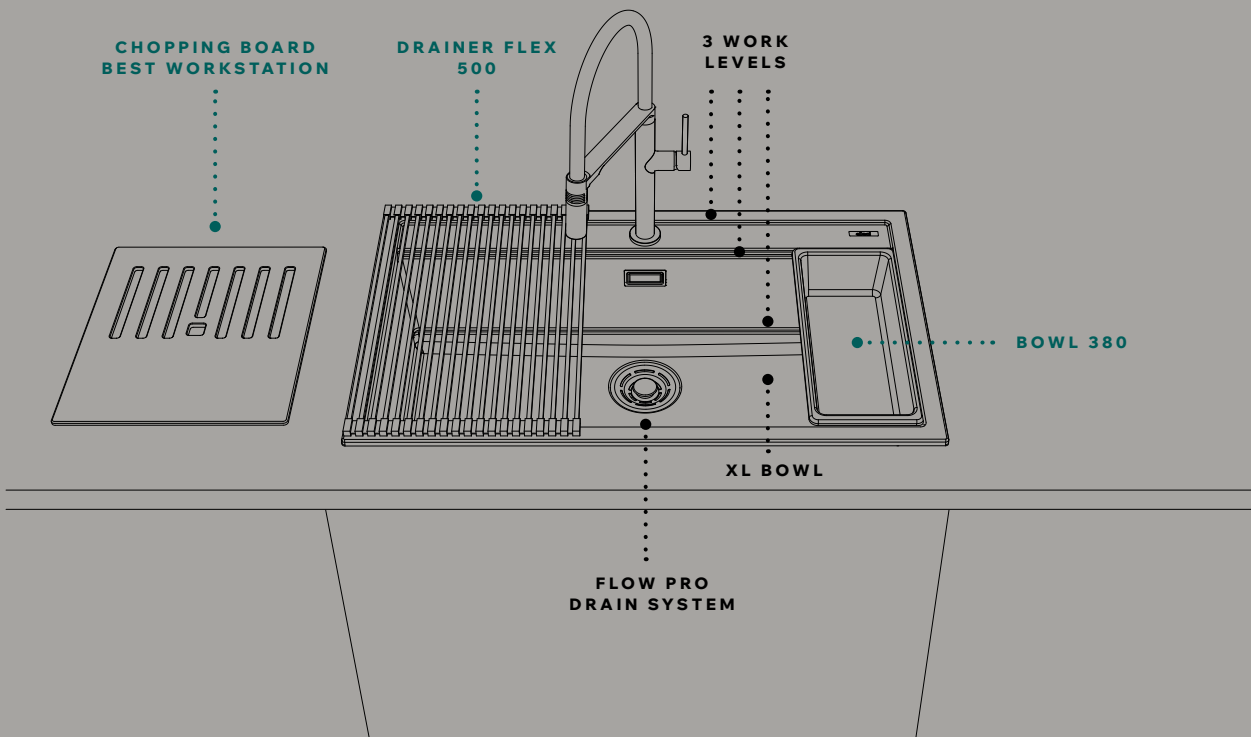

Life

Master

Black Edition new

Best

Time / Time Undermount

Unico

Best WORKSTATION

A modern and super-efficient workstation: Best workstation offers the ultimate in capacity and three work levels providing built-in ledges to accommodate sliding accessories, which make prepping a breeze.

TOTAL BLACK, A SPECIAL EDITION CHARACTERIZED BY A RICH BLACK INTENDED TO SHOW OFF THE AESTHETIC DESIGN OF THE BEST WORKSTATION TO BEST EFFECT

Best WORKSTATION

Best 360

Best 130

SINGLE-BOWL SINK

Dimensions	860 x 510 mm
Base unit	900 mm
Cutout	840 x 480 mm
Bowl depth	200 mm
Tap ledge	Yes
Installation	Top mount