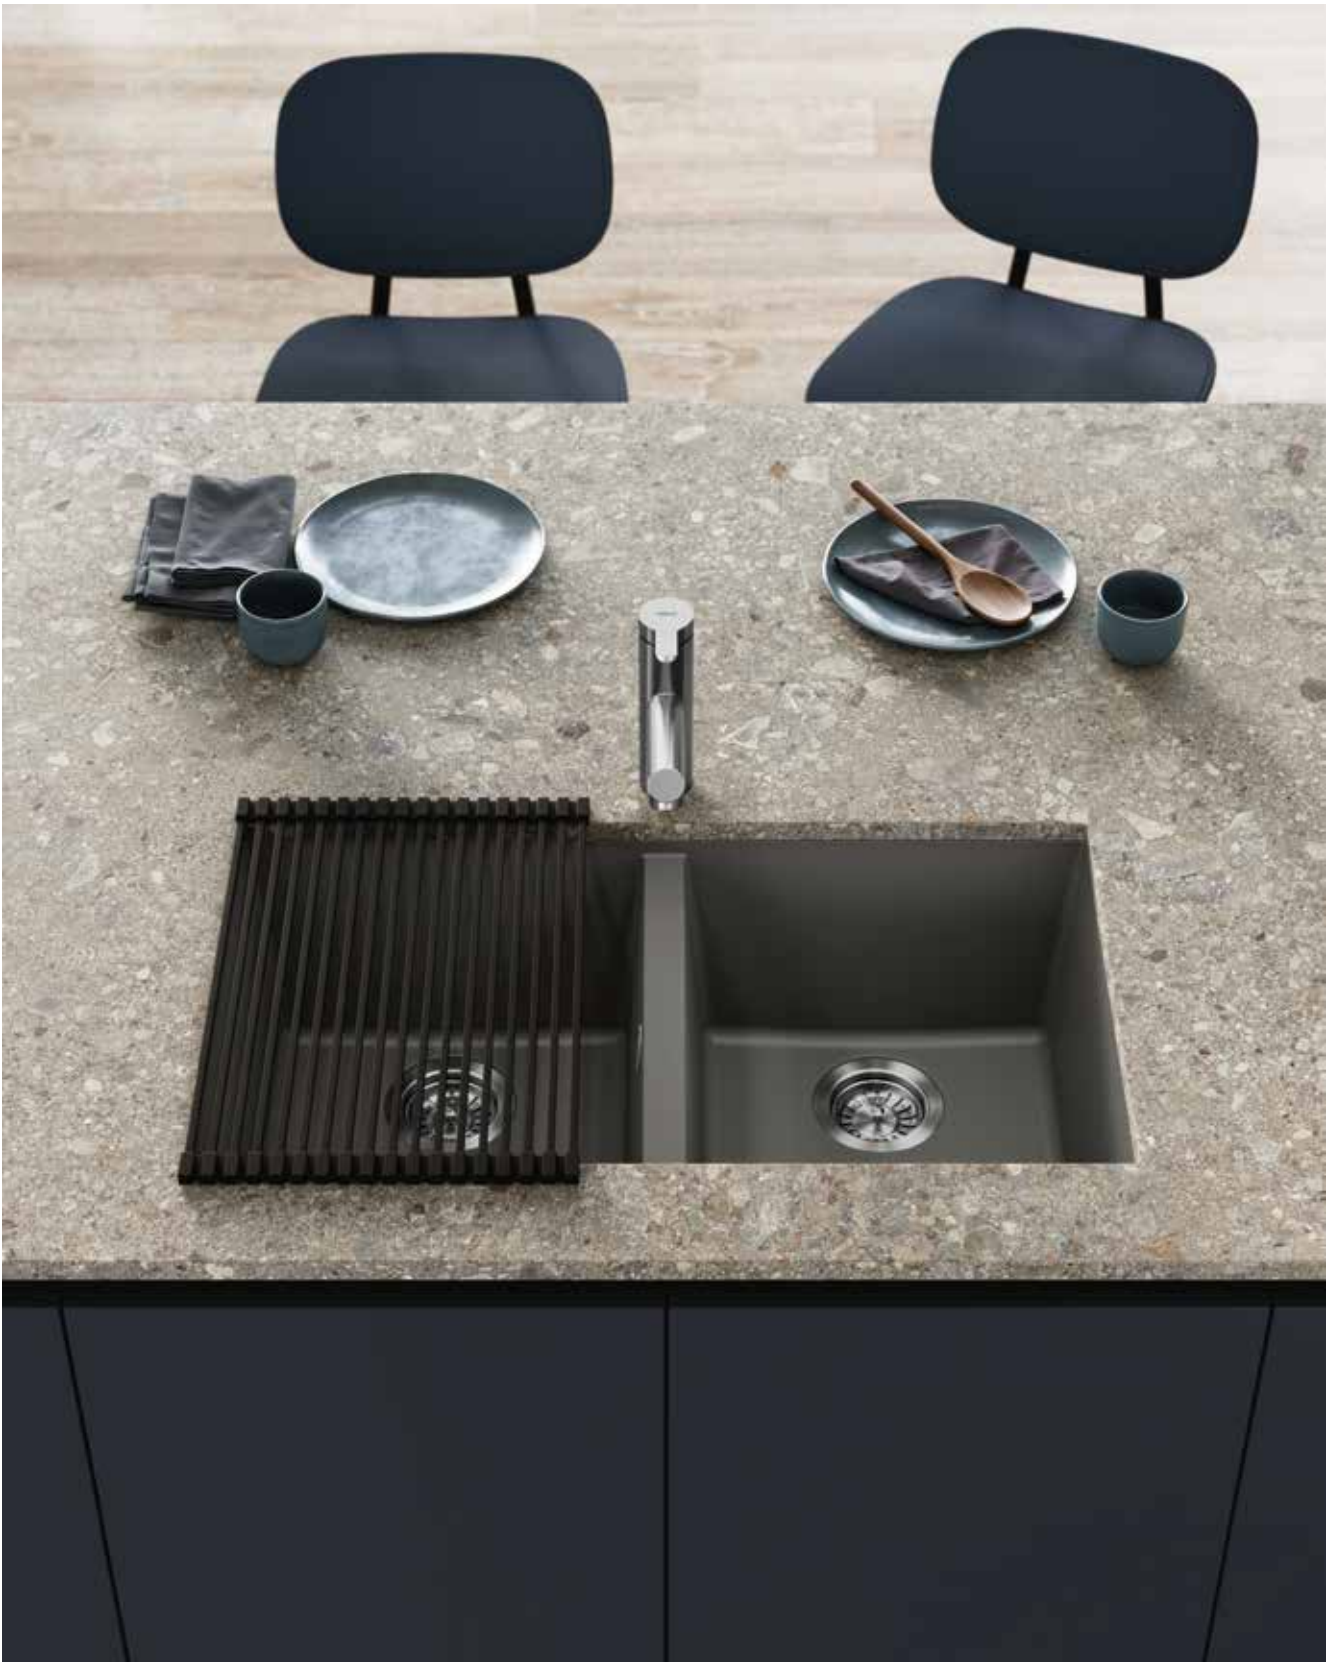

Quadra UNDERMOUNT

Quadra 350 Undermount sink - K99 Concrete
Taos tap - CR Chrome

Fox

COLLECTION

Fox 360's restyling has given the iconic workstation a facelift and caters to a contemporary design aesthetic. From the bowl's geometry to the custom chopping board, every element has been redesigned for an enjoyable and intuitive user experience.