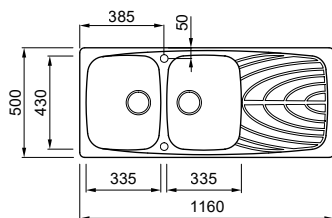

Master COLLECTION

Master 500

DOUBLE-BOWL SINK WITH DRAINER

Dimensions	1160 x 500 mm
Base unit	800 mm
Cutout	1140 x 480 mm
Bowl depth	220 mm and 220mm
Tap ledge	Yes
Installation	Top mount
Orientation	Reversible

GRANITEK

- G40 Nero LGM50040
- G68 Bianco LGM50068
- G59 Antracite LGM50059
- G51 Avena LGM50051
- G62 Bianco Antico LGM50062