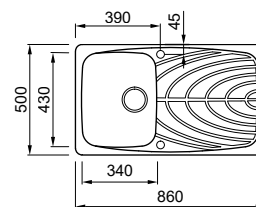

Master 400

SINGLE-BOWL SINK WITH DRAINER

Dimensions	860 x 500 mm
Base unit	450 mm
Cutout	840 x 480 mm
Bowl depth	220 mm
Tap ledge	Yes
Installation	Top mount
Orientation	Reversible

GRANITEK

- G40 Nero LGM40040
- G68 Bianco LGM40068
- G59 Antracite LGM40059
- G51 Avena LGM40051
- G62 Bianco Antico LGM40062

WHAT'S INCLUDED
Space-saving trap, Standard waste, Round overflow, Mounting kit.

COMPONENTS

FINISHES