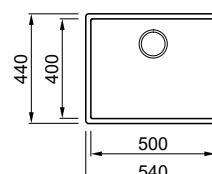

Quadra 105 Undermount

SINGLE-BOWL SINK

Dimensions	540 x 440 mm
Base unit	600 mm
Cutout	500 x 400 mm R 5
Bowl depth	200 mm
Tap ledge	No
Installation	Undermount

GRANITEK

G40	Nero LGQ10540BSO
G78	Espresso LGQ10578BSO
G48	Cemento LGQ10548BSO
G43	Tortora LGQ10543BSO
M79	Nuvola LMQ10579BSO
G39	Bianco Soft LGQ10539BSO
G68	Bianco LGQ10568BSO
G59	Antracite LGQ10559BSO
G51	Avena LGQ10551BSO
G62	Bianco Antico LGQ10562BSO

KERATEK

K86	Black LKQ10586BSO
K87	Cocoa LKQ10587BSO
K99	Concrete LKQ10599BSO
K89	Dove LKQ10589BSO
K88	Cloud LKQ10588BSO
K95	Champagne LKQ10595BSO
K96	White LKQ10596BSO

WHAT'S INCLUDED

Space-saving trap, Standard waste, Round overflow, Mounting kit.

COMPONENTS

Round overflow

Standard

FINISHES

IN Stainless steel