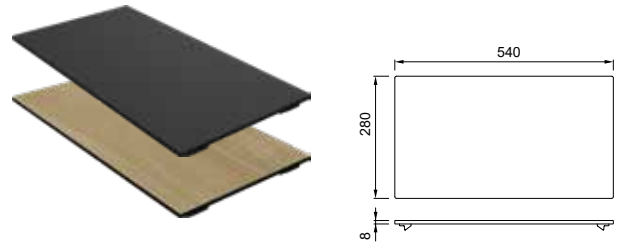

Accessories

CHOPPING BOARD SPAZIO

Woodtech/HPL chopping board
Dimensions: 455 x 253 x 9 mm

- BK Black
ATH123BK
- WD Wood
ATH123WD

SPAZIO

CHOPPING BOARD SLIDING 50

Woodtech/HPL chopping board
Dimensions: 540 x 280 x 8 mm