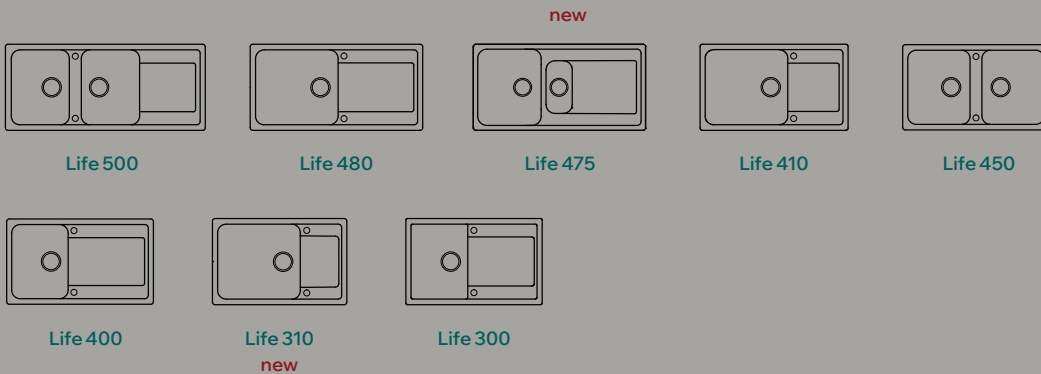

LIFE MODELS