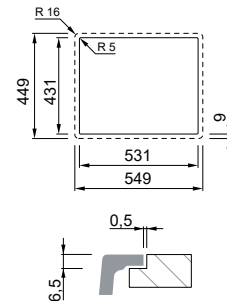

Zen F 105

SINGLE-BOWL SINK

Dimensions	548x 448 mm
Base unit	600 mm
Cutout	See drawing below
Bowl depth	200 mm
Tap ledge	No
Installation	Flush mount

KERATEK

- K86** Black LKZ10586F01
- K87** Cocoa LKZ10587F01
- K99** Concrete LKZ10599F01
- K89** Dove LKZ10589F01
- K88** Cloud LKZ10588F01
- K95** Champagne LKZ10595F01
- K96** White LKZ10596F01