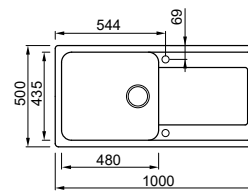

COMPATIBILITY WITH ACCESSORIES — LIKE THE CHOPPING BOARD AND FLEX DRAINER — ENHANCES THE USER EXPERIENCE WITH NEW FEATURES

Life COLLECTION

Life 500

Life 480

DOUBLE-BOWL SINK WITH DRAINER

Dimensions	1160 x 500 mm
Base unit	800 900 mm if at the start of a run of cabinets
Cutout	1140 x 480 mm
Bowl depth	180 mm and 180mm
Tap ledge	Yes
Installation	Top mount
Orientation	Reversible