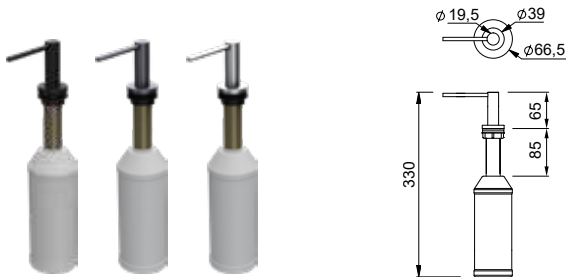

SOAP DISPENSER ROUND

Metal soap dispenser
Cutout - $\varnothing$ 35 mm
Dimensions - $\varnothing$ 39 mm

- BK Black
  ADI02304BK
- GM Gun metal
  ADI02304GM
- CR Chrome
  ADI02304CR

SPAZIO, BEST W, KARISMA, TIME, QUADRA, UNICO, EASY, FOX