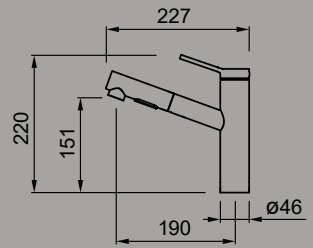

Taos new

Single-lever swivel spout tap with dual-function pull-out spray and jet.

SPECIFICATIONS

Spout base Ø 46 mm
Spout rotation 90°
Hose type Stainless steel 3/8" mm
Hose length 600 mm
Cartridge Ø 35 mm
Hole size Ø 35 mm

● CR Chrome MIKTAOCR
● BK Black MOKTAOBK

WATER
SAVING

FULL
COLOUR