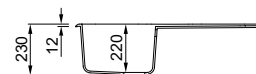

Master COLLECTION

DOUBLE-BOWL SINK WITH DRAINER

Dimensions	1160 x 500 mm
Base unit	800 mm
Cutout	1140 x 480 mm
Bowl depth	220 mm and 220mm
Tap ledge	Yes
Installation	Top mount
Orientation	Reversible

GRANITEK

- G40 Nero LGM50040
- G68 Bianco LGM50068
- G59 Antracite LGM50059
- G51 Avena LGM50051
- G62 Bianco Antico LGM50062

Master 400

SINGLE-BOWL SINK WITH DRAINER

Dimensions	860 x 500 mm
Base unit	450 mm
Cutout	840 x 480 mm
Bowl depth	220 mm
Tap ledge	Yes
Installation	Top mount
Orientation	Reversible

GRANITEK

- G40 Nero LGM40040
- G68 Bianco LGM40068
- G59 Antracite LGM40059
- G51 Avena LGM40051
- G62 Bianco Antico LGM40062

WHAT'S INCLUDED
Space-saving trap, Standard waste, Round overflow, Mounting kit.

COMPONENTS

FINISHES