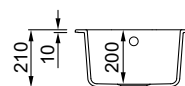

Fox COLLECTION

Fox 200

SINGLE-BOWL SINK

Dimensions	584 x 504 mm
Base unit	600 mm
Cutout	560 x 480 mm R32
Bowl depth	230 mm
Tap ledge	Yes
Installation	Top mount
Orientation	Non-reversible

GRANITEK

G40	Nero LGF20040
M79	Nuvola LMF20079
G68	Bianco LGF20068
G62	Bianco Antico LGF20062
G59	Antracite LGF20059
G51	Avena LGF20051

Fox Round

SINGLE-BOWL SINK

Dimensions	Ø 451 mm
Base unit	450 mm
Cutout	Ø 430 mm
Bowl depth	200 mm
Tap ledge	Yes
Installation	Top mount
Orientation	Non-reversible

GRANITEK

G40	Nero LGFROU40
M79	Nuvola LMFROU79
G68	Bianco LGFROU68
G62	Bianco Antico LGFROU62
G59	Antracite LGFROU59
G51	Avena LGFROU51

WHAT'S INCLUDED

Space-saving trap, Standard waste, Round overflow, Mounting kit.

COMPONENTS

Round overflow

Standard

FINISHES

IN Stainless steel