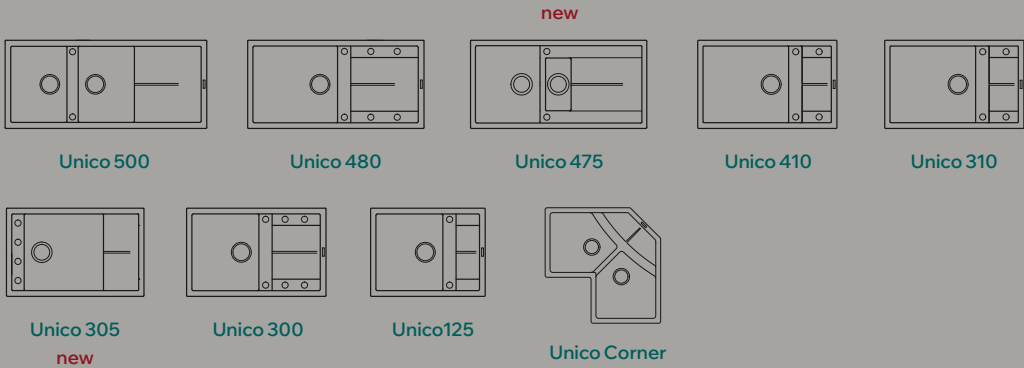

UNICO MODELS