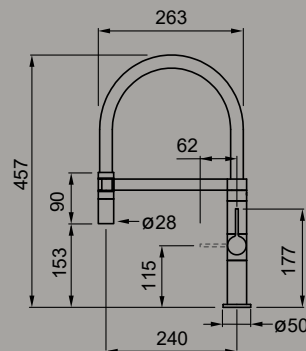

SPECIFICATIONS

Spout base	Ø 50 mm
Spout rotation	360°
Lever operation	0-90°
Hose type	Stainless steel 3/8" mm
Hose length	400 mm
Cartridge	Ø 25 mm
Hole size	Ø 35 mm

- CR Chrome   MIKWAOCR
- BK Black   MOKWAVBK