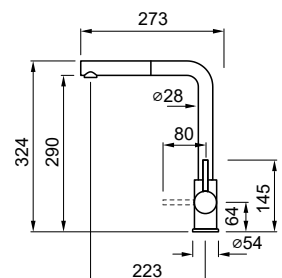

SPECIFICATIONS

Spout base	Ø 54 mm
Spout rotation	360°
Lever operation	0-90°
Hose type	Stainless steel 3/8" mm
Hose length	470 mm
Cartridge	Ø 35 mm
Hole size	Ø 35 mm

● CR Chrome MIKTRPCR

- G40 Nero MGKTRP40
- G78 Espresso MGKTRP78
- G48 Cemento MGKTRP48
- G43 Tortora MGKTRP43
- M79 Nuvola MMKTRP79
- G39 Bianco Soft MGKTRP39
- G68 Bianco MGKTRP68
- G59 Antracite MGKTRP59
- G51 Avena MGKTRP51
- G62 Bianco Antico MGKTRP62

- K86 Black MKKTRP86
- K99 Concrete MKKTRP99
- K95 Champagne MKKTRP95
- K96 White MKKTRP96