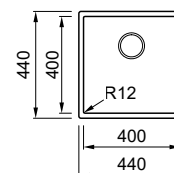

Esprit 400

1MM-THICK STAINLESS STEEL SINGLE-BOWL SINK

Dimensions	440 x 440 mm
Base unit	500 mm (Top mount | Undermount | Flush mount)
Cutout	430 x 430 mm R10 (Top mount)
Cutout	401 x 401 mm R13 (Undermount)
Cutout	See drawing below (Flush mount)
Bowl depth	200 mm
Tap ledge	No
Installation	Top mount | Undermount | Flush mount