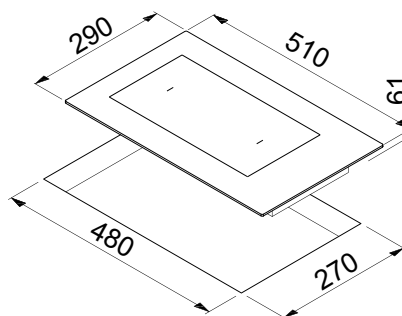

Urban 60 INDUCTION

60 cm ceramic glass induction hob

SPECIFICATIONS

MATERIAL = Ceramic glass

Slide touch controls with white LEDs
4 cooking zones with automatic pan detection, total output 7.4 kW
- 2 bridging zones 210 x 190 mm output 2.1 kW (P=3 kw) left front and rear
- 1 zone Φ = 200 mm Output 2.3 kW (P=3 kW) right rear
- 1 zone Φ = 145 mm Output 1.4 kW (P=1.85 kW) right front
Power supply: single-phase 220-240 V 50-60 Hz; three-phase 380-415 V 50-60 Hz
9-level electronic control; powerboost function for each cooking zone
STOP & GO controls to pause and resume cooking
Output limiter with 8 settings and minimum value of 1.6 kW
Each zone has its own independent digital cooking time programmer
Timer function with audible alarm
CHEF function with 3 zones preset to different cooking power settings
KEEP WARM function
Automatic safety shutoff
Residual heat indicator
Child safety lock

- BK Black PVIU601BK
- CD City Dune PVIU601CD new colour

Urban 30 INDUCTION

30 cm ceramic glass induction hob

SPECIFICATIONS

MATERIAL = Ceramic glass

Slide touch controls with white LEDs
2 cooking zones with automatic pan detection, total output 3.7 kW
- 2 bridging zones 210 x 190 mm Output 2.1 kW (P=3 kw) front and rear
Power supply: single-phase 220-240 V 50-60 Hz
9-level electronic control; powerboost function for each cooking zone
STOP & GO controls to pause and resume cooking
Output limiter with 4 settings and minimum value of 1.6 kW
Each zone has its own independent digital cooking time programmer
Timer function with audible alarm
KEEP WARM function
Automatic safety shutoff
Residual heat indicator
Child safety lock

- BK Black PVIU301BK