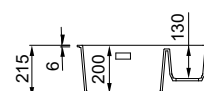

Zen F 150 **new****DOUBLE-BOWL SINK**

Dimensions	548x 448 mm
Base unit	600 mm
Cutout	See drawing below
Bowl depth	200 mm and 130 mm
Tap ledge	No
Installation	Flush mount

KERATEK

K86	Black LKZ15086F01
K87	Cocoa LKZ15087F01
K99	Concrete LKZ15099F01
K89	Dove LKZ15089F01
K88	Cloud LKZ15088F01
K95	Champagne LKZ15095F01
K96	White LKZ15096F01