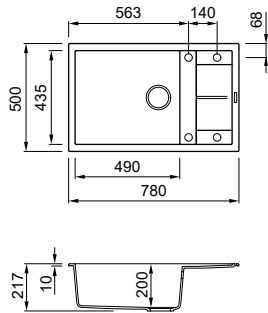

COMPONENTS

FINISHES

Unico COLLECTION

Unico 310

SINGLE-BOWL SINK WITH DRAINER

Dimensions	780 x 500 mm
Base unit	600 750 mm if at the start of a run of cabinets
Cutout	760 x 480 mm
Bowl depth	200 mm
Tap ledge	Yes
Installation	Top mount
Orientation	Reversible