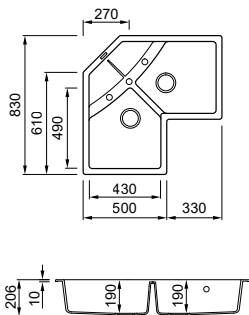

COMPONENTS

FINISHES

Unico COLLECTION

Unico Corner

DOUBLE-BOWL SINK WITH DRAINER

Dimensions	830 x 830 mm
Base unit	Corner
Cutout	Per template*
Bowl depth	190 mm and 190 mm
Tap ledge	Yes
Installation	Top mount
Orientation	Reversible