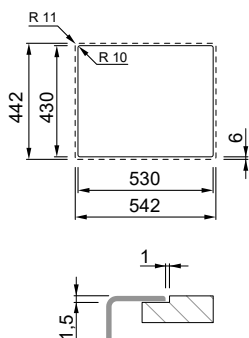

STAINLESS STEEL

IN

AISI 304 SATIN-FINISH STAINLESS STEEL
LIE500SAC