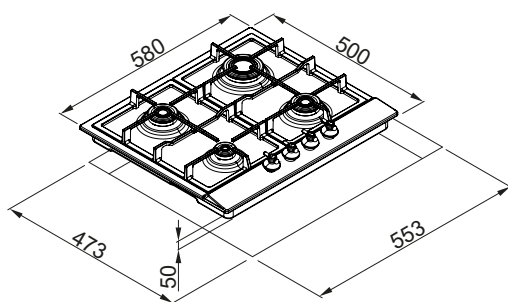

SPECIFICATIONS

MATERIAL = Enamel-glazed metal

4 gas burners

- 1 semirapid Output 1.75 kW right front

- 1 rapid Output 3 kW right rear

- 1 semirapid Output 1.75 kW left rear

- 1 auxiliary Output 1 kW left front

Individual cast iron trivets, cast iron burner caps

Knobs with brass-plated finish

Electric under-knob ignition

Comes ready for use with natural gas

LPG nozzle kit provided

Flame-failure safety valve