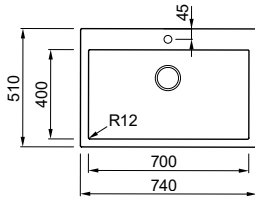

Compass COLLECTION

Compass 700

1MM-THICK STAINLESS STEEL SINGLE-BOWL SINK

Dimensions	740 x 510 mm
Base unit	800 mm
Cutout	730 x 495 mm R10 (Top mount)
Cutout	See drawing below (Flush mount)
Bowl depth	200 mm
Tap ledge	Yes
Installation	Top mount | Flush mount