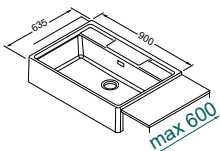

KERATEK

Spazio 900 EXTRA

- K86 Black LKS90086XLP
- K87 Cocoa LKS90087XLP
- K99 Concrete LKS90099XLP
- K89 Dove LKS90089XLP
- K88 Cloud LKS90088XLP
- K95 Champagne LKS90095XLP
- K96 White LKS90096XLP