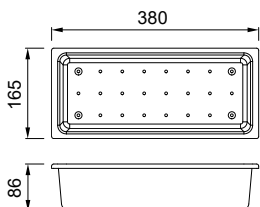

Accessories

COLANDER 380 new

Polypropylene colander
Dimensions: 380 x 165 x 86 mm

- BK Black
  AVP038BK
- GR Grey
  AVP038GR

BEST WORKSTATION, TIME, TIME UNDERMOUNT