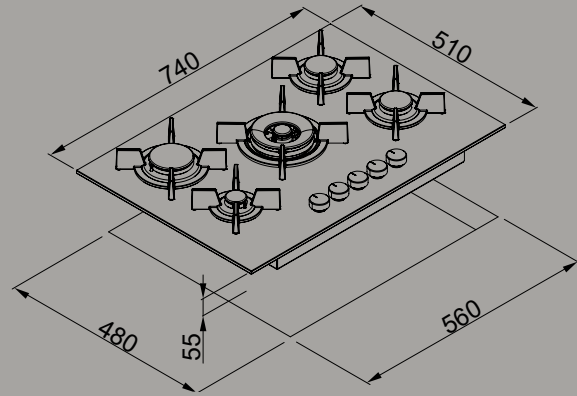

Urban 75 GLASS

new

75 cm toughened glass gas hob

SPECIFICATIONS

MATERIAL = Black toughened glass

5 gas burners

- 1 semirapid Output 1.75 kW right front
- 1 semirapid Output 1.75 kW right rear
- 1 rapid Output 3 kW left rear
- 1 auxiliary Output 1 kW left front
- 1 wok burner 4 kW centre

Individual cast iron trivets, cast iron burner caps

Coffee pot stand provided

Soft-touch black knobs for more enjoyable use

Electric under-knob ignition

Comes ready for use with natural gas

LPG nozzle kit provided

Flame-failure safety valve