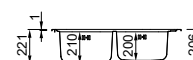

Sky Corner

0.6MM-THICK STAINLESS STEEL DOUBLE-BOWL SINK WITH DRAINER

Dimensions	830 x 830 mm
Base unit	Corner
Cutout	Per template*
Bowl depth	210 mm and 200 mm
Tap ledge	Yes
Installation	Top mount
Orientation	Non-reversible

STAINLESS STEEL

IN

AISI 304 SATIN-FINISH STAINLESS STEEL
LIKORSACDX
LIKORSACSX

WHAT'S INCLUDED

Space-saving trap, Standard waste, Mounting kit.

COMPONENTS

Standard

FINISHES

IN Stainless steel