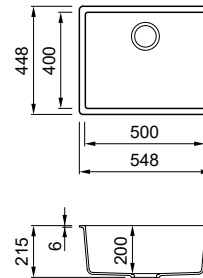

Zen F COLLECTION

SINGLE-BOWL SINK

Dimensions	748x 448 mm
Base unit	800 mm
Cutout	See drawing below
Bowl depth	200 mm
Tap ledge	No
Installation	Flush mount

KERATEK

- **K86** Black LKZ13086F01
- **K87** Cocoa LKZ13087F01
- **K99** Concrete LKZ13099F01
- **K89** Dove LKZ13089F01
- **K88** Cloud LKZ13088F01
- **K95** Champagne LKZ13095F01
- **K96** White LKZ13096F01

Zen F 105

SINGLE-BOWL SINK

Dimensions	548x 448 mm
Base unit	600 mm
Cutout	See drawing below
Bowl depth	200 mm
Tap ledge	No
Installation	Flush mount

KERATEK

- **K86** Black LKZ10586F01
- **K87** Cocoa LKZ10587F01
- **K99** Concrete LKZ10599F01
- **K89** Dove LKZ10589F01
- **K88** Cloud LKZ10588F01
- **K95** Champagne LKZ10595F01
- **K96** White LKZ10596F01