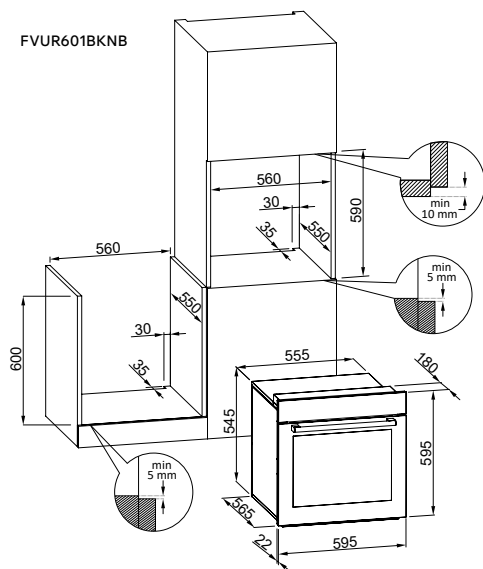

OVEN FUNCTIONS

Light with fan, fan grill, fan assisted, classic bake, fan bake, top heat with fan, grill

Mechanical timer
Temperature range 40-240°C
XXL cavity: 80 Litre capacity
6 shelf positions with chrome-plated side shelf runners
Soft-touch black knobs and black handle
Halogen interior light
Triple-glazed cool door
Removable glass panels and door
A energy rating

ACCESSORIES INCLUDED = 1 rack, 1 enamel drip pan
OPTIONAL ACCESSORIES = 1 air fry rack AGF001IN

● BK Black

FVUR601BKNB