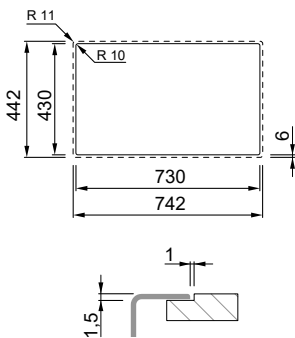

STAINLESS STEEL

IN AISI 304 SATIN-FINISH STAINLESS STEEL
LIW700SACMU