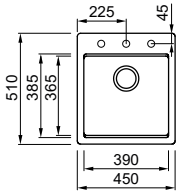

Time WORKSTATION

Time 102 **new**

SINGLE-BOWL SINK

Dimensions	450 x 510 mm
Base unit	450 | 500 mm if at the start of a run of cabinets
Cutout	430 x 480 mm
Bowl depth	180 mm
Tap ledge	Yes
Installation	Top mount

GRANITEK

- **G40** Nero LG210240
- **G78** Espresso LG210278
- **G48** Cemento LG210248
- **G43** Tortora LG210243
- **G39** Bianco Soft LG210239
- **G68** Bianco LG210268