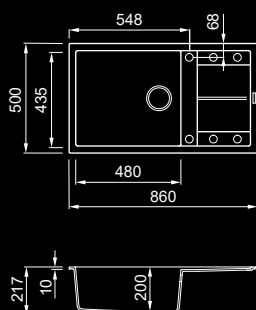

Unico

COLLECTION

Unico 410 **new**

SINGLE-BOWL SINK WITH DRAINER

Dimensions	860 x 500 mm
Base unit	600 mm
Cutout	840 x 480 mm
Bowl depth	200 mm
Tap ledge	Yes
Installation	Top mount
Orientation	Reversible

GRANITEK

G40 Nero
LGU41040BKM

KERATEK

K86 Black
LKU41086BKM