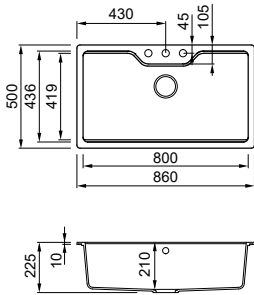

new design

SINGLE-BOWL SINK

Dimensions	860 x 500 mm
Base unit	900 mm
Cutout	840 x 480 mm
Bowl depth	210 mm
Tap ledge	Yes
Installation	Top mount
Orientation	Non-reversible

GRANITEK

- G40** Nero LGF36040
- M79** Nuvola LMF36079
- G68** Bianco LGF36068
- G62** Bianco Antico LGF36062
- G59** Antracite LGF36059
- G51** Avena LGF36051