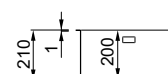

Esprit COLLECTION

Esprit 500

1MM-THICK STAINLESS STEEL SINGLE-BOWL SINK

Dimensions	540 x 440 mm
Base unit	600 mm
Cutout	530 x 430 mm R10 (Top mount)
Cutout	501 x 401 mm R13 (Undermount)
Cutout	See drawing below (Flush mount)
Bowl depth	200 mm
Tap ledge	No
Installation	Top mount | Undermount | Flush mount

STAINLESS STEEL

IN

AISI 304 SATIN-FINISH STAINLESS STEEL
LIE500SAC

Esprit 400

1MM-THICK STAINLESS STEEL SINGLE-BOWL SINK

Dimensions	440 x 440 mm
Base unit	500 mm (Top mount | Undermount | Flush mount)
Cutout	430 x 430 mm R10 (Top mount)
Cutout	401 x 401 mm R13 (Undermount)
Cutout	See drawing below (Flush mount)
Bowl depth	200 mm
Tap ledge	No
Installation	Top mount | Undermount | Flush mount

STAINLESS STEEL

IN

AISI 304 SATIN-FINISH STAINLESS STEEL
LIE400SAC

WHAT'S INCLUDED
Space-saving trap, Flow, Overflow, Mounting kit.

COMPONENTS

Overflow

Flow

FINISHES

IN Stainless steel