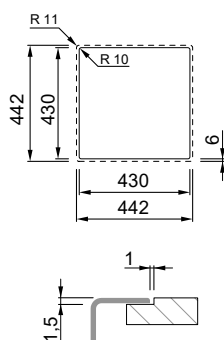

STAINLESS STEEL

IN

AISI 304 SATIN-FINISH STAINLESS STEEL
LIW400SACMU

WHAT'S INCLUDED
Space-saving trap, Square, Overflow, Mounting kit.

COMPONENTS

Overflow

Square

FINISHES

IN Stainless steel