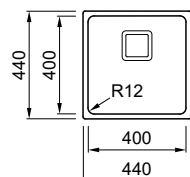

W-Square COLLECTION

W-Square 400

1MM-THICK STAINLESS STEEL SINGLE-BOWL SINK

Dimensions	440 x 440 mm R12
Base unit	450 mm (Top mount) | Undermount) 600 mm (Filotop)
Cutout	430 x 430 mm R10 (Top mount)
Cutout	401 x 401 mm R13 (Undermount)
Cutout	See drawing below (Flush mount)
Bowl depth	200 mm
Tap ledge	No
Installation	Top mount | Undermount | Flush mount