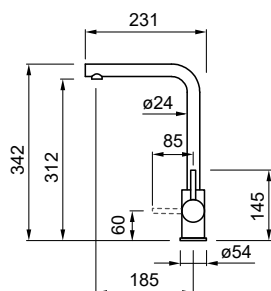

SPECIFICATIONS

Spout base	Ø 54 mm
Spout rotation	360°
Lever operation	0-90°
Hose type	Stainless steel 3/8" mm
Hose length	470 mm
Cartridge	Ø 35 mm
Hole size	Ø 35 mm

● CR Chrome MIKTRACR

- G40 Nero MGKTRA40
- G78 Espresso MGKTRA78
- G48 Cemento MGKTRA48
- G43 Tortora MGKTRA43
- M79 Nuvola MMKTRA79
- G39 Bianco Soft MGKTRA39
- G68 Bianco MGKTRA68
- G59 Antracite MGKTRA59
- G51 Avena MGKTRA51
- G62 Bianco Antico MGKTRA62

- K86 Black MKKTRA86
- K99 Concrete MKKTRA99
- K95 Champagne MKKTRA95
- K96 White MKKTRA96