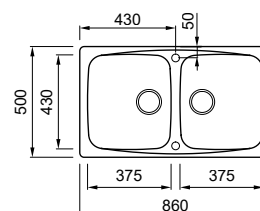

Master 450

DOUBLE-BOWL SINK

Dimensions	860 x 500 mm
Base unit	900 mm
Cutout	840 x 480 mm
Bowl depth	220 mm
Tap ledge	Yes
Installation	Top mount
Orientation	Reversible

GRANITEK

G40	Nero LGM45040
G68	Bianco LGM45068
G59	Antracite LGM45059
G51	Avena LGM45051
G62	Bianco Antico LGM45062

WHAT'S INCLUDED

Space-saving trap, Standard waste, Round overflow, Mounting kit.

COMPONENTS

Round overflow

Standard

FINISHES

CR Chrome