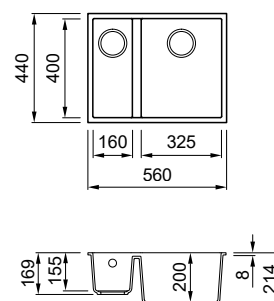

Quadra 150 Undermount

DOUBLE-BOWL SINK

Dimensions	560 x 440 mm
Base unit	600 mm
Cutout	520 x 400 mm R5
Bowl depth	200 mm and 155 mm
Tap ledge	No
Installation	Undermount

GRANITEK

G40	Nero LGQ15040BSO
G48	Cemento LGQ15048BSO
G43	Tortora LGQ15043BSO
G68	Bianco LGQ15068BSO

WHAT'S INCLUDED
Space-saving trap, Standard waste, Round overflow, Mounting kit.

COMPONENTS

Round overflow

Standard

FINISHES

IN Stainless steel