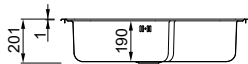

Sky COLLECTION

Sky 360

1MM-THICK STAINLESS STEEL SINGLE-BOWL SINK

Dimensions	860 x 500 mm
Base unit	900 mm
Cutout	840 x 480 mm
Bowl depth	190 mm
Tap ledge	Yes
Installation	Top mount
Orientation	Non-reversible

STAINLESS STEEL

IN AISI 304 SATIN-FINISH STAINLESS STEEL LIK360SAC