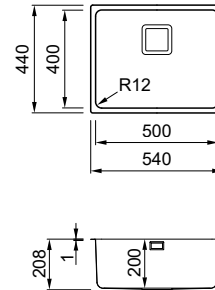

W-Square 500