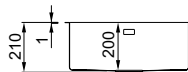

Compass COLLECTION

Compass 500