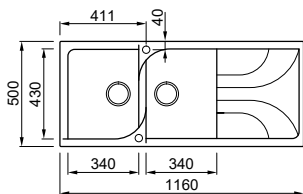

Ego COLLECTION

Ego 500

DOUBLE-BOWL SINK WITH DRAINER

Dimensions	1160 x 500 mm
Base unit	800 mm
Cutout	1140 x 485 mm
Bowl depth	210 mm and 210 mm
Tap ledge	Yes
Installation	Top mount
Orientation	Reversible