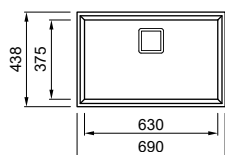

Karisma COLLECTION

Karisma 120 Undermount

SINGLE-BOWL SINK

Dimensions	690x 438 mm
Base unit	750 mm
Cutout	664 x 411 mm R5
Bowl depth	220 mm
Tap ledge	No
Installation	Undermount

GRANITEK

G40	Nero LGK12040BSO
G43	Tortora LGK12043BSO
M79	Nuvola LMK12079BSO
G68	Bianco LGK12068BSO