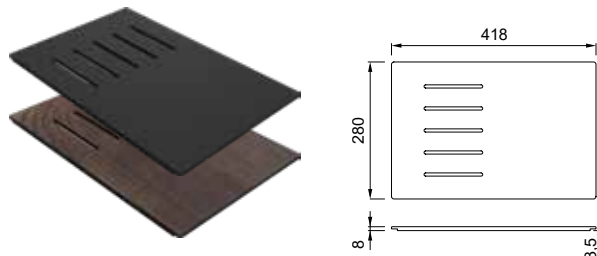

CHOPPING BOARD 418

Woodtech/HPL chopping board
Dimensions: 418 x 280 x 8 mm