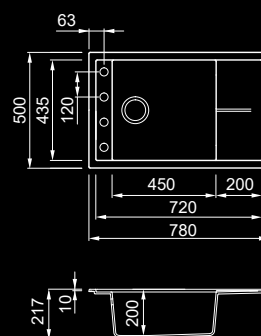

Unico 305 **new**

SINGLE-BOWL SINK WITH DRAINER

Dimensions	780 x 500 mm
Base unit	600 mm
Cutout	760 x 480 mm
Bowl depth	200 mm
Tap ledge	Yes
Installation	Top mount
Orientation	Reversible

GRANITEK

G40 Nero
LGU30540BKM

KERATEK

K86 Black
LKU30586BKM

WHAT'S INCLUDED

Space-saving trap, Flow, Round overflow, Mounting kit.

COMPONENTS

Round overflow

Flow

FINISHES

BK Black