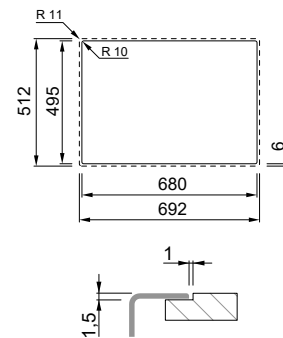

STAINLESS STEEL

IN AISI 304 SATIN-FINISH STAINLESS STEEL
LIM650SAC

WHAT'S INCLUDED
Space-saving trap, Flow, Overflow, Mounting kit.

COMPONENTS
Overflow

Flow

FINISHES
IN Stainless steel