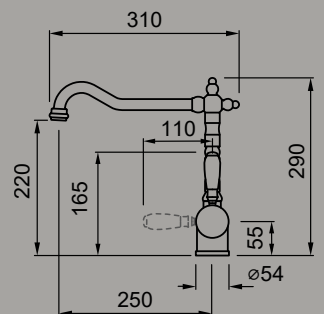

SPECIFICATIONS

Spout base	Ø 54 mm
Spout rotation	360°
Lever operation	0-90°
Hose type	Stainless steel 3/8" mm
Hose length	370 mm
Cartridge	Ø 40 mm
Hole size	Ø 35 mm

- CR Chrome   MIKRIOCR
- OT Brass   MIKRIOOT
- G51 Avena   MGKRIO51