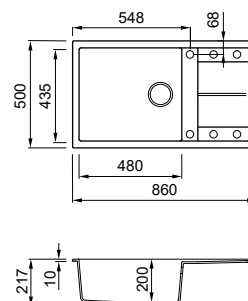

Unico 410

SINGLE-BOWL SINK WITH DRAINER

Dimensions	860 x 500 mm
Base unit	600 mm
Cutout	840 x 480 mm
Bowl depth	200 mm
Tap ledge	Yes
Installation	Top mount
Orientation	Reversible

GRANITEK

G40	Nero LGU41040
G78	Espresso LGU41078
G48	Cemento LGU41048
G43	Tortora LGU41043
M79	Nuvola LMU41079
G39	Bianco Soft LGU41039
G68	Bianco LGU41068
G59	Antracite LGU41059
G51	Avena LGU41051
G62	Bianco Antico LGU41062

KERATEK

K86	Black LKU41086
K87	Cocoa LKU41087
K99	Concrete LKU41099
K89	Dove LKU41089
K88	Cloud LKU41088
K95	Champagne LKU41095
K96	White LKU41096

WHAT'S INCLUDED
Space-saving trap, Flow, Round overflow, Mounting kit.

COMPONENTS

FINISHES