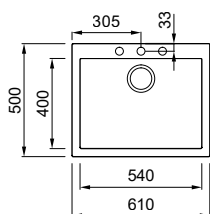

WHAT'S INCLUDED
Space-saving trap, Standard waste, Round overflow, Mounting kit.

COMPONENTS

FINISHES

Quadra COLLECTION

Quadra 110

Quadra 105

**SINGLE-BOWL SINK**

Dimensions	610 x 500 mm
Base unit	600 750 mm if at the start of a run of cabinets
Cutout	590 x 480 mm
Bowl depth	190 mm
Tap ledge	Yes
Installation	Top mount