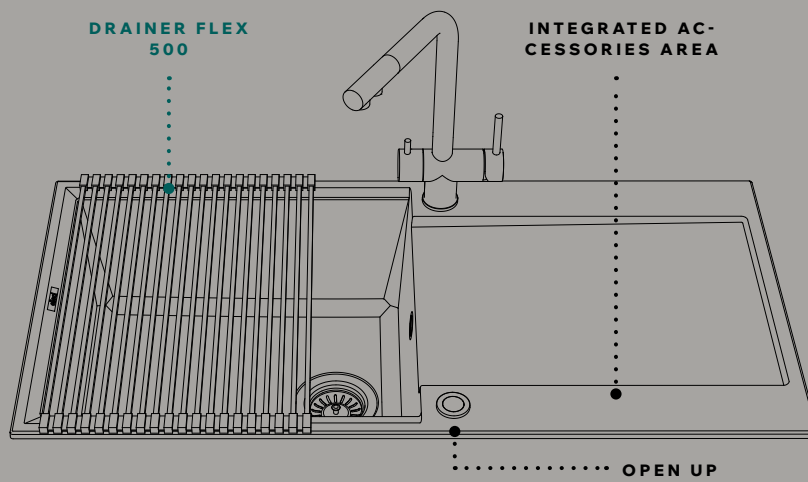

COLLECTION

Easy is the sink that takes the chore out of every daily task. Versatile, practical to use and easy to clean: with its capacious bowl and handy drainer, it's the perfect choice for anyone seeking effortless good looks.