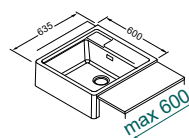

KERATEK

Spazio 600 EXTRA

- K86 Black LKS60086XLP
- K87 Cocoa LKS60087XLP
- K99 Concrete LKS60099XLP
- K89 Dove LKS60089XLP
- K88 Cloud LKS60088XLP
- K95 Champagne LKS60095XLP
- K96 White LKS60096XLP