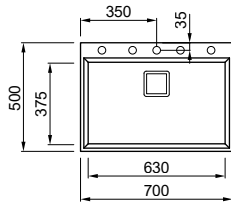

G43
TORTORA

M79
NUVOLA

G68
BIANCO

Karisma COLLECTION

Karisma 120

base
75

SINGLE-BOWL SINK

Dimensions	700x 500 mm
Base unit	750 mm
Cutout	680 x 480 mm
Bowl depth	220 mm
Tap ledge	Yes
Installation	Top mount