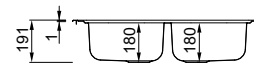

Sky 450

0.6MM-THICK STAINLESS STEEL DOUBLE-BOWL SINK

Dimensions	860 x 500 mm
Base unit	800 | 900 mm if at the start of a run of cabinets
Cutout	840 x 480 mm
Bowl depth	180 mm and 180 mm
Tap ledge	Yes
Installation	Top mount
Orientation	Reversible

STAINLESS STEEL

IN AISI 304 SATIN-FINISH STAINLESS STEEL LIK450SAC