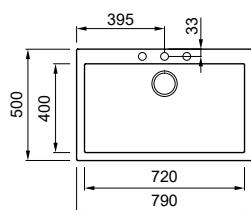

Quadra COLLECTION

Quadra 130