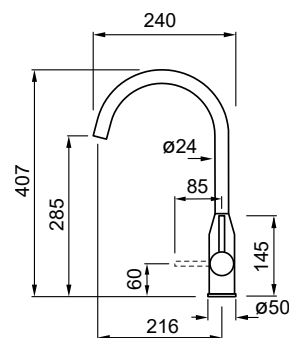

INOX AISI304 Made from 100% AISI 304 Stainless steel