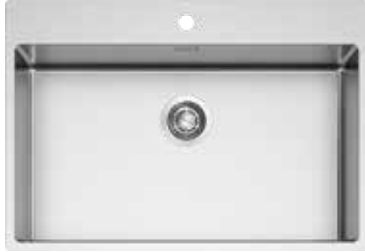

Sinks x Stainless steel

ALL COLLECTIONS HAVE A FULL COMPLEMENT OF MATCHING ACCESSORIES IN THEIR ARSENAL

Compass COLLECTION

Compass 700

1MM-THICK STAINLESS STEEL SINGLE-BOWL SINK

Dimensions	740 x 510 mm
Base unit	800 mm
Cutout	730 x 495 mm R10 (Top mount)
Cutout	See drawing below (Flush mount)
Bowl depth	200 mm
Tap ledge	Yes
Installation	Top mount Flush mount