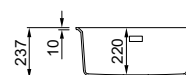

Karisma 105 Undermount