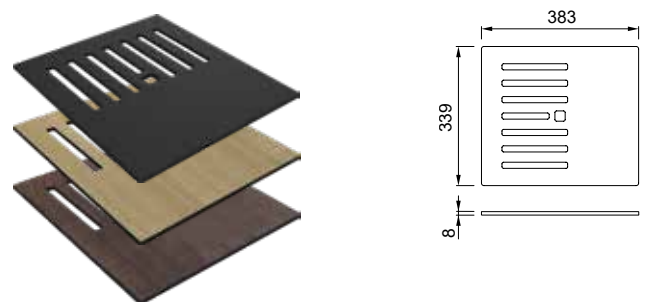

CHOPPING BOARD BEST WORKSTATION

Woodtech/HPL chopping board
Dimensions: 383 x 339 x 8 mm

- BK Black
  ATH073BK
- QU Quercia
  ATH073QU
- WD Wood
  ATH073WD

BEST WORKSTATION