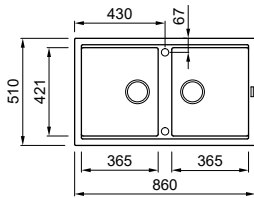

COMPONENTS

FINISHES

Best COLLECTION

Best 450

DOUBLE-BOWL SINK

Dimensions	860 x 510 mm
Base unit	900 mm
Cutout	840 x 480 mm
Bowl depth	200 mm and 200 mm
Tap ledge	Yes
Installation	Top mount
Orientation	Reversible