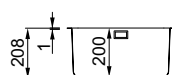

W-Square COLLECTION

W-Square 400