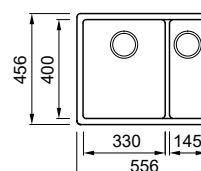

KERATEK

K86	Black LKZ10286
K87	Cocoa LKZ10287
K99	Concrete LKZ10299
K89	Dove LKZ10289
K88	Cloud LKZ10288
K95	Champagne LKZ10295
K96	White LKZ10296

Zen 150 **new**

DOUBLE-BOWL SINK

Dimensions	556 x 456 mm
Base unit	600 mm
Cutout	545 x 445 mm R5 (top mount)
Cutout	500 x 400 mm R10 (undermount)
Bowl depth	200 mm and 130 mm
Tap ledge	No
Installation	Top mount / Undermount