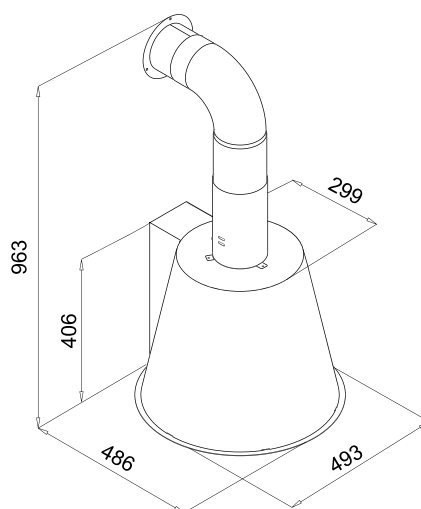

Urban HOOD

Enamel extraction hood

SPECIFICATIONS

DIMENSIONS = 493 x 486 x H 406 mm
ENERGY RATING = D
CONTROLS = slider touch
MAXIMUM EXTRACTION RATE = 520 m³/h
PRESSURE = 151 Pa
MAXIMUM NOISE LEVEL = 65 dbA
OUTLET = 120

● G40 Nero   KGPUR040M

● Carbon filter accessory   AFC01305