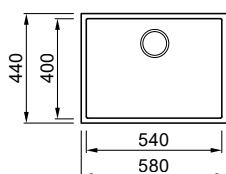

WHAT'S INCLUDED
Space-saving trap, Standard waste, Round overflow, Mounting kit.

COMPONENTS
 Round overflow
 Standard
 IN Stainless steel

Quadra UNDERMOUNT

Quadra 110 Undermount

SINGLE-BOWL SINK

Dimensions	580 x 440 mm
Base unit	750 mm
Cutout	540 x 400 mm R 5
Bowl depth	190 mm
Tap ledge	No
Installation	Undermount