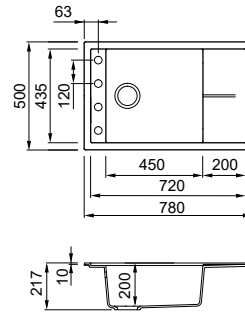

Unico 305 new

SINGLE-BOWL SINK WITH DRAINER

Dimensions	780 x 500 mm
Base unit	600 mm
Cutout	760 x 480 mm
Bowl depth	200 mm
Tap ledge	Yes
Installation	Top mount
Orientation	Reversible

GRANITEK

- **G40** Nero LGU30540
- **G78** Espresso LGU30578
- **G48** Cemento LGU30548
- **G43** Tortora LGU30543
- **M79** Nuvola LMU30579
- **G39** Bianco Soft LGU30539
- **G68** Bianco LGU30568
- **G59** Antracite LGU30559
- **G51** Avena LGU30551
- **G62** Bianco Antico LGU30562

KERATEK

- **K86** Black LKU30586
- **K87** Cocoa LKU30587
- **K99** Concrete LKU30599
- **K89** Dove LKU30589
- **K88** Cloud LKU30588
- **K95** Champagne LKU30595
- **K96** White LKU30596