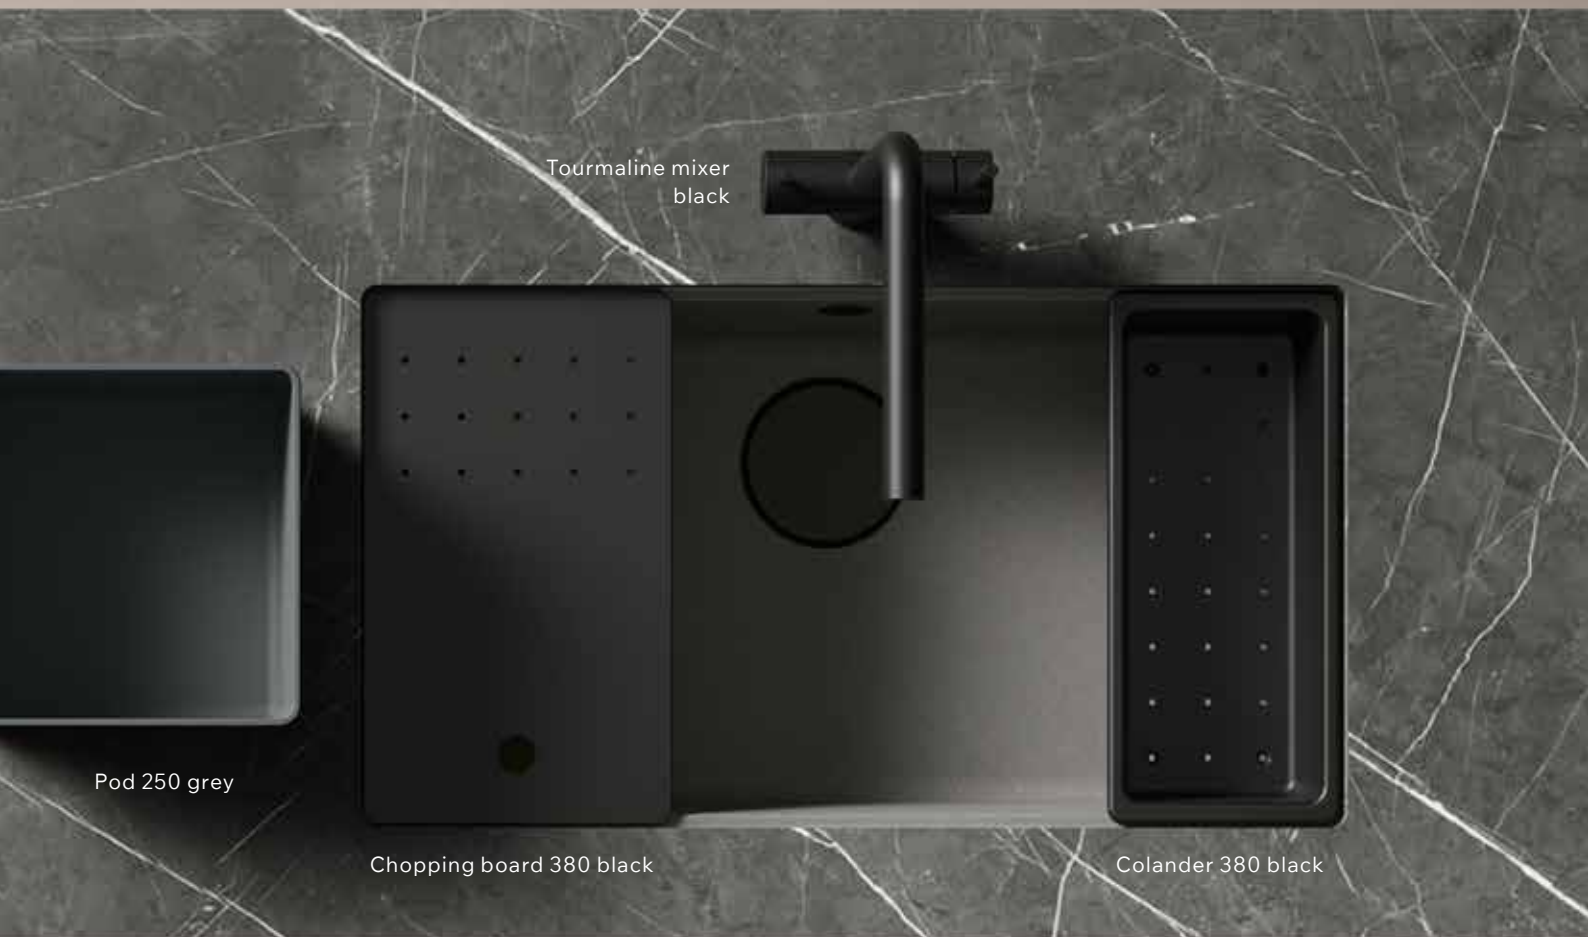

Drainer flex 500 grey

Flow Pro
drain system
gun metal

Kai mixer
gun metal

Drainer flex 440 black

Tourmaline mixer
black

Pod 250 grey

Chopping board 380 black

Colander 380 black