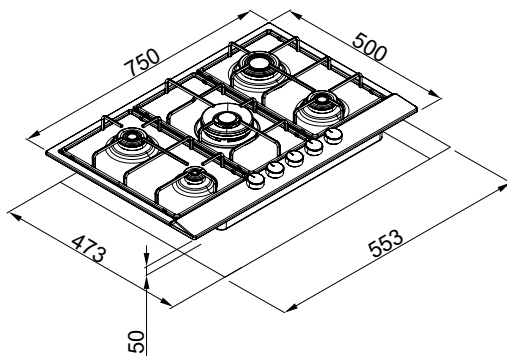

Style 75

75cm enamel gas hob

WOK RING

BUILT-IN IGNITION

SOFT-TOUCH KNOBS

SPECIFICATIONS

MATERIAL = Enamel-glazed metal

5 gas burners

- 1 semirapid Output 1.75 kW right front
- 1 rapid Output 3 kW right rear
- 1 semirapid Output 1.75 kW left rear
- 1 auxiliary Output 1 kW left front
- 1 wok burner 4 kW centre

Laminated metal trivets

Soft-touch black knobs for more enjoyable use

Electric under-knob ignition

Comes ready for use with natural gas

LPG nozzle kit provided

Flame-failure safety valve