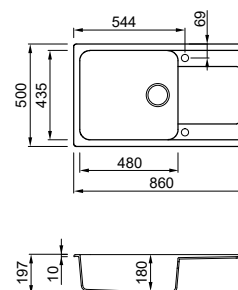

SINGLE-BOWL SINK WITH DRAINER

Dimensions	860 x 500 mm
Base unit	600 mm
Cutout	840 x 480 mm
Bowl depth	180 mm
Tap ledge	Yes
Installation	Top mount
Orientation	Reversible

GRANITEK

G40	Nero LG241040
G78	Espresso LG241078
G48	Cemento LG241048
G43	Tortora LG241043
M79	Nuvola LM241079
G39	Bianco Soft LG241039
G68	Bianco LG241068
G59	Antracite LG241059
G51	Avena LG241051
G62	Bianco Antico LG241062

WHAT'S INCLUDED

Space-saving trap, Standard waste, Round overflow, Mounting kit.

COMPONENTS

Round overflow

Standard

FINISHES

IN Stainless steel