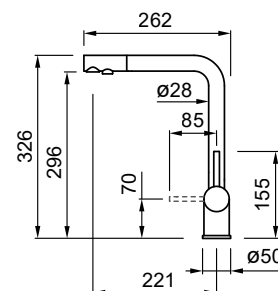

INOX
AISI304 Made from 100% AISI 304 Stainless steel