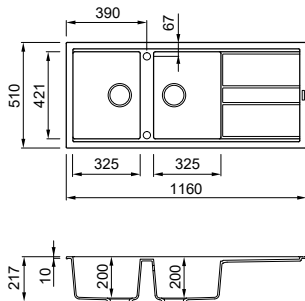

Best COLLECTION

Best 500

DOUBLE-BOWL SINK WITH DRAINER

Dimensions	1160 x 510 mm
Base unit	800 mm
Cutout	1140 x 480 mm
Bowl depth	200 mm and 200 mm
Tap ledge	Yes
Installation	Top mount
Orientation	Reversible

GRANITEK

- **G40** Nero LGB50040
- **G78** Espresso LGB50078
- **G48** Cemento LGB50048
- **G43** Tortora LGB50043
- **M79** Nuvola LMB50079
- **G39** Bianco Soft LGB50039
- **G68** Bianco LGB50068
- **G59** Antracite LGB50059
- **G51** Avena LGB50051
- **G62** Bianco Antico LGB50062

KERATEK

- **K86** Black LKB50086
- **K87** Cocoa LKB50087
- **K99** Concrete LKB50099
- **K89** Dove LKB50089
- **K88** Cloud LKB50088
- **K95** Champagne LKB50095
- **K96** White LKB50096