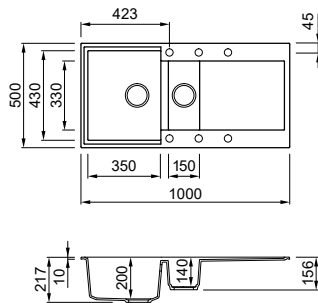

Easy COLLECTION

Easy 475

new

DOUBLE-BOWL SINK WITH DRAINER

Dimensions	1000 x 500 mm
Base unit	600 | 750 mm if at the start of a run of cabinets
Cutout	980 x 480 mm
Bowl depth	200 mm and 140 mm
Tap ledge	Yes
Installation	Top mount
Orientation	Reversible

GRANITEK

G40	Nero LGY47540
G78	Espresso LGY47578
G48	Cemento LGY47548
G43	Tortora LGY47543
M79	Nuvola LMY47579
G39	Bianco Soft LGY47539
G68	Bianco LGY47568
G59	Antracite LGY47559
G51	Avena LGY47551
G62	Bianco Antico LGY47562

Easy 310