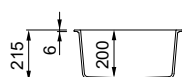

Zen

COLLECTION

Zen 102

SINGLE-BOWL SINK

Dimensions	456 x 456 mm
Base unit	450 | 500 mm if at the start of a run of cabinets
Cutout	445 x 445 mm R5 (top mount)
Cutout	400 x 400 mm R10 (undermount)
Bowl depth	200 mm
Tap ledge	No
Installation	Top mount / Undermount

KERATEK

K86	Black LKZ10286
K87	Cocoa LKZ10287
K99	Concrete LKZ10299
K89	Dove LKZ10289
K88	Cloud LKZ10288
K95	Champagne LKZ10295
K96	White LKZ10296