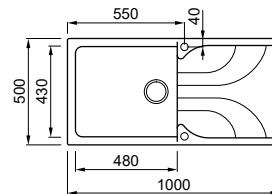

Ego 480

SINGLE-BOWL SINK WITH DRAINER

Dimensions	1000 x 500 mm
Base unit	600 mm
Cutout	980 x 485 mm
Bowl depth	210 mm
Tap ledge	Yes
Installation	Top mount
Orientation	Reversible

GRANITEK

- G40 Nero LGE48040
- G78 Espresso LGE48078
- G48 Cemento LGE48048
- G43 Tortora LGE48043
- M79 Nuvola LME48079
- G39 Bianco Soft LGE48039
- G68 Bianco LGE48068
- G59 Antracite LGE48059
- G51 Avena LGE48051
- G62 Bianco Antico LGE48062

WHAT'S INCLUDED
Space-saving trap, Flow, Round overflow, Mounting kit.

COMPONENTS
Round overflow
Flow
FINISHES
IN Stainless steel