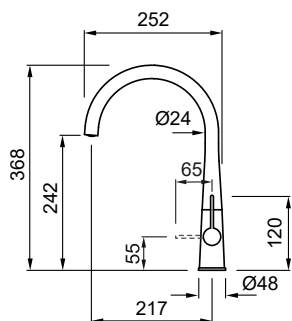

SPECIFICATIONS

Spout base	Ø 48 mm
Spout rotation	360°
Lever operation	0-90°
Hose type	Stainless steel 3/8" mm
Hose length	500 mm
Cartridge	Ø 25 mm
Hole size	Ø 35 mm

- CR Chrome   MIKATHCR

- G40 Nero   MGKATH40
- G48 Cemento   MGKATH48
- G43 Tortora   MGKATH43
- M79 Nuvola   MMKATH79
- G68 Bianco   MGKATH68