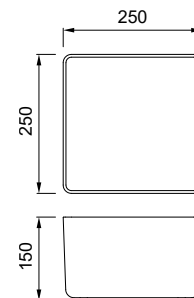

POD 250 new

Multipurpose silicone container
Dimensions: 250 x 250 x 150 mm

- BK Black
  APS250BK
- GR Grey
  APS250GR

ALL MODELS