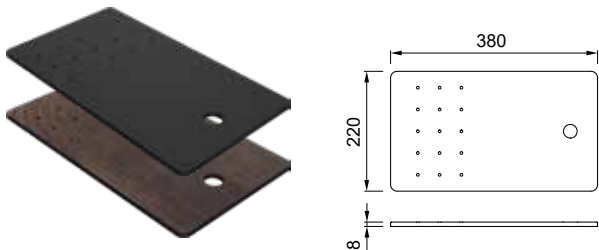

BEST

CHOPPING BOARD BEST WORKSTATION

Woodtech/HPL chopping board
Dimensions: 383 x 339 x 8 mm

- BK Black
ATH073BK
- QU Quercia
ATH073QU
- WD Wood
ATH073WD

BEST WORKSTATION

Accessories

CHOPPING BOARD 380

Woodtech/HPL chopping board
Dimensions: 380 x 220 x 8 mm