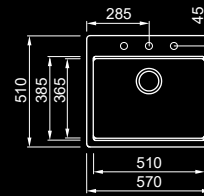

Time 105 Total Black new

SINGLE-BOWL SINK

Dimensions	570 x 510 mm
Base unit	600 mm
Cutout	550 x 480 mm
Bowl depth	180 mm
Tap ledge	Yes
Installation	Top mount

GRANITEK

G40 Nero LG210540BKM

WHAT'S INCLUDED
Space-saving trap, Flow, Round overflow, Mounting kit.

COMPONENTS

- Round overflow
- Flow

FINISHES

- BK Black