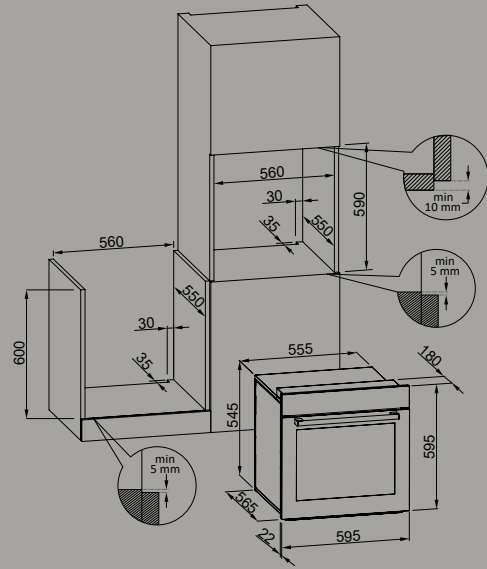

ACCESSORIES INCLUDED = 1 rack, 1 enamel drip pan

OPTIONAL ACCESSORIES = 1 air fry rack AGF001IN

COOL DOOR

REMOVABLE
GLASS DOOR
PANEL

SOFT-TOUCH
KNOBS

XXL CAVITY

Plano

60cm fan-assisted oven with coloured frame, 7 functions