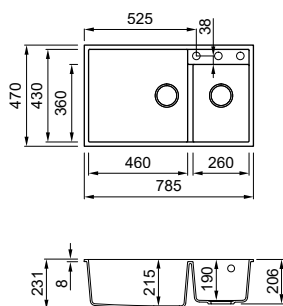

Quadra UNDERMOUNT

Quadra 440 Undermount

DOUBLE-BOWL SINK

Dimensions	785 x 470 mm
Base unit	900 mm
Cutout	745 x 430 mm R5
Bowl depth	215 mm and 190 mm
Tap ledge	Yes
Installation	Undermount

GRANITEK

G40	Nero LGQ44040BSO
G48	Cemento LGQ44048BSO
G43	Tortora LGQ44043BSO
G68	Bianco LGQ44068BSO