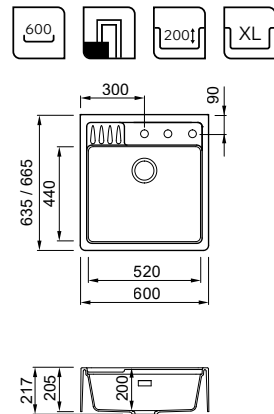

SINGLE-BOWL SINK

Spazio 900 dimensions	900 x 635 mm
Spazio 900 XL dimensions	900 x 665 mm
Base unit	900 mm
Cutout	Per template
Bowl depth	200 mm
Tap ledge	Yes
Installation	Top mount

KERATEK

Spazio 900

- K86 Black LKS90086
- K87 Cocoa LKS90087
- K99 Concrete LKS90099
- K89 Dove LKS90089
- K88 Cloud LKS90088
- K95 Champagne LKS90095
- K96 White LKS90096