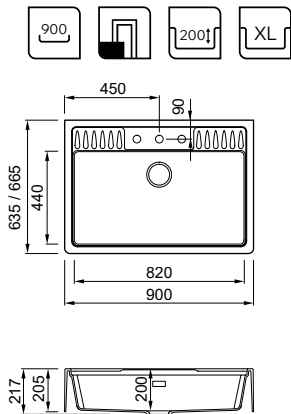

Spazio WORKSTATION

Spazio 900 | Spazio 900 EXTRA