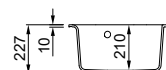

Ego Round

SINGLE-BOWL SINK

Dimensions	Ø 485 mm
Base unit	500 mm
Cutout	Ø 465 mm
Bowl depth	210 mm
Tap ledge	Yes
Installation	Top mount

GRANITEK

- **G40** Nero LGEROU40
- **G78** Espresso LGEROU78
- **G48** Cemento LGEROU48
- **G43** Tortora LGEROU43
- **M79** Nuvola LMEROU79
- **G39** Bianco Soft LGEROU39
- **G68** Bianco LGEROU68
- **G59** Antracite LGEROU59
- **G51** Avena LGEROU51
- **G62** Bianco Antico LGEROU62

WHAT'S INCLUDED
Space-saving trap, Flow, Round overflow, Mounting kit.

COMPONENTS
Round overflow

Flow

FINISHES
IN Stainless steel