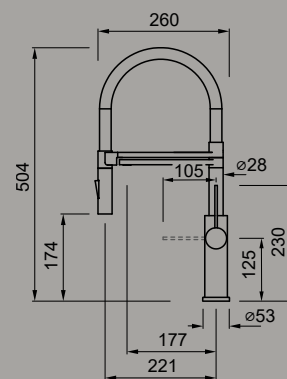

Ventum PURE new

Dual-lever three-way water filter tap with silicone gooseneck, manoeuvrable dual-function pull-out spray and jet and rotating filtered water dispensing arm.

SPECIFICATIONS

Spout base Ø 53 mm
Spout rotation 360°
Lever operation 0-90°
Hose type Stainless steel 3/8" mm
Hose length 400 mm
Cartridge Ø 35 mm
Hole size Ø 35 mm

CR Chrome

MIKVNTCR

BK Black

MOKVNTBK

ELLECI PURE

AFICAMGR