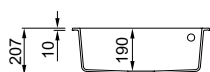

WHAT'S INCLUDED
Space-saving trap, Standard waste, Round overflow, Mounting kit.

COMPONENTS

FINISHES

Quadra COLLECTION

Quadra 110

Quadra 105

**SINGLE-BOWL SINK**

Dimensions	610 x 500 mm
Base unit	600 750 mm if at the start of a run of cabinets
Cutout	590 x 480 mm
Bowl depth	190 mm
Tap ledge	Yes
Installation	Top mount