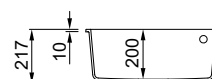

Quadra 105 Undermount