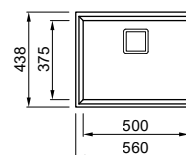

Karisma 105 Undermount

SINGLE-BOWL SINK

Dimensions	560x 438 mm
Base unit	600 mm
Cutout	534 x 411 mm R5
Bowl depth	220 mm
Tap ledge	No
Installation	Undermount

GRANITEK

G40	Nero LGK10540BSO
G43	Tortora LGK10543BSO
M79	Nuvola LMK10579BSO
G68	Bianco LGK10568BSO

WHAT'S INCLUDED
Space-saving trap, Square, Rectangular overflow, Mounting kit.

COMPONENTS

Rectangular overflow

Square

FINISHES

IN Stainless steel