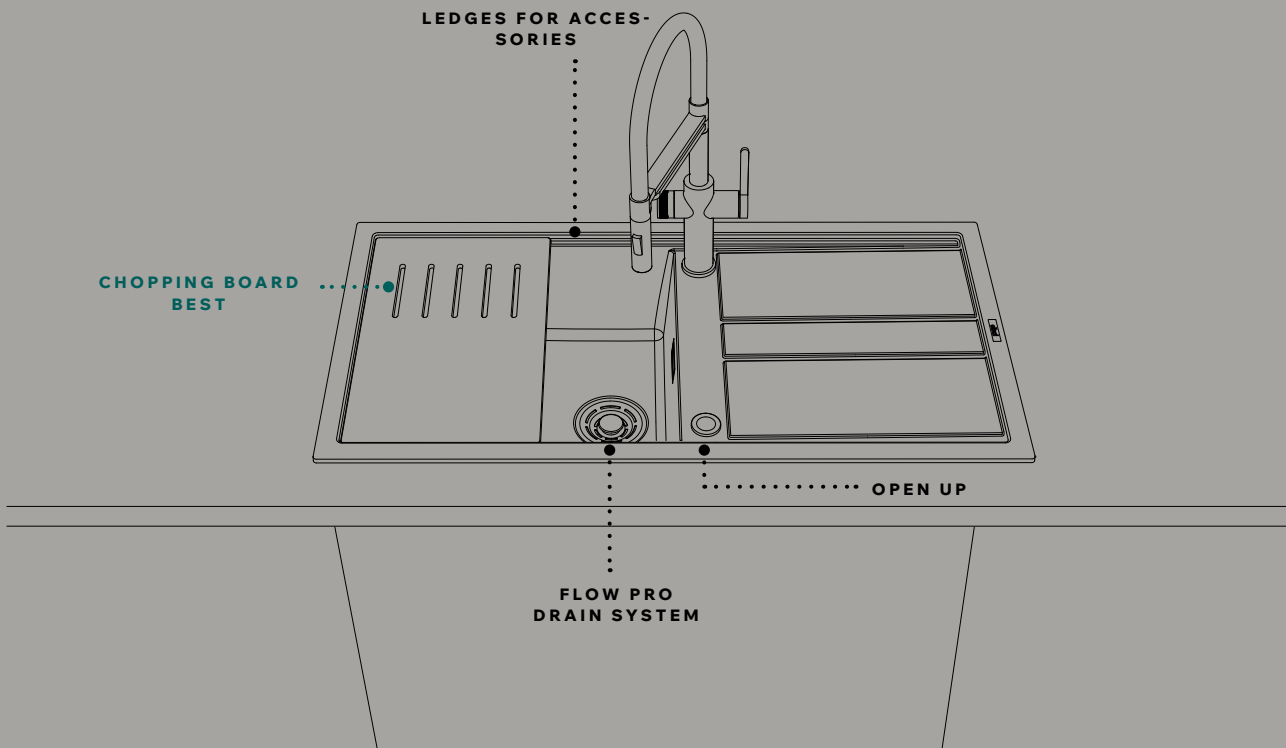

A modern aesthetic is the inspiration behind the pared-back, no-nonsense lines that give Best's capacious bowl and premium drainer their distinctive look. Each element has been designed to optimize space, interact with the various accessories and keep the worktop clean and tidy.