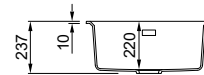

Karisma 105

SINGLE-BOWL SINK

Dimensions	570x 500 mm
Base unit	600 mm
Cutout	550 x 480 mm
Bowl depth	220 mm
Tap ledge	Yes
Installation	Top mount

GRANITEK

- G40 Nero
  LGK10540
- G43 Tortora
  LGK10543
- M79 Nuvola
  LMK10579
- G68 Bianco
  LGK10568