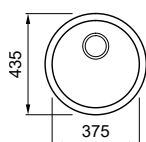

Sky COLLECTION

Sky Round

0.6MM-THICK STAINLESS STEEL SINGLE-BOWL SINK

Dimensions	Ø 435 mm
Base unit	450 mm
Cutout	Ø 415 mm
Bowl depth	160 mm
Tap ledge	No
Installation	Top mount
Orientation	Non-reversible

STAINLESS STEEL

IN

AISI 304 SATIN-FINISH STAINLESS STEEL
LIKROUSAC