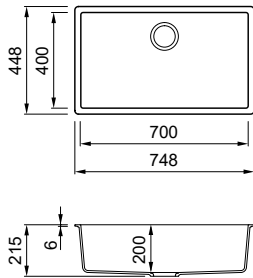

ZenF 130

SINGLE-BOWL SINK

Dimensions	748x 448 mm
Base unit	800 mm
Cutout	See drawing below
Bowl depth	200 mm
Tap ledge	No
Installation	Flush mount

KERATEK

- K86** Black LKZ13086F01
- K87** Cocoa LKZ13087F01
- K99** Concrete LKZ13099F01
- K89** Dove LKZ13089F01
- K88** Cloud LKZ13088F01
- K95** Champagne LKZ13095F01
- K96** White LKZ13096F01