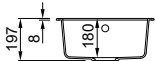

Time WORKSTATION

Time 102 **new**

SINGLE-BOWL SINK

Dimensions	450 x 510 mm
Base unit	450 | 500 mm if at the start of a run of cabinets
Cutout	430 x 480 mm
Bowl depth	180 mm
Tap ledge	Yes
Installation	Top mount

GRANITEK

- **G40** Nero LG210240
- **G78** Espresso LG210278
- **G48** Cemento LG210248
- **G43** Tortora LG210243
- **G39** Bianco Soft LG210239
- **G68** Bianco LG210268