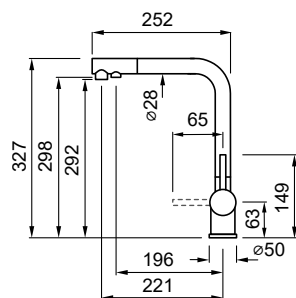

INOX
AISI304 Made from 100% AISI 304 Stainless steel