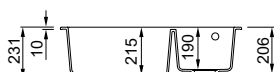

Quadra COLLECTION

Quadra 440

DOUBLE-BOWL SINK

Dimensions	815 x 500 mm
Base unit	800 | 900 mm if at the start of a run of cabinets
Cutout	800 x 480 mm
Bowl depth	215 mm and 190 mm
Tap ledge	Yes
Installation	Top mount

GRANITEK

G40	Nero LGQ44040
G48	Cemento LGQ44048
G43	Tortora LGQ44043
G68	Bianco LGQ44068