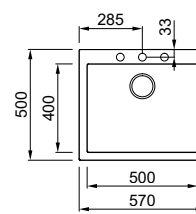

WHAT'S INCLUDED
Space-saving trap, Standard waste, Round overflow, Mounting kit.

COMPONENTS

FINISHES

Quadra COLLECTION

Quadra 110

Quadra 105

**SINGLE-BOWL SINK**

Dimensions	610 x 500 mm
Base unit	600 750 mm if at the start of a run of cabinets
Cutout	590 x 480 mm
Bowl depth	190 mm
Tap ledge	Yes
Installation	Top mount