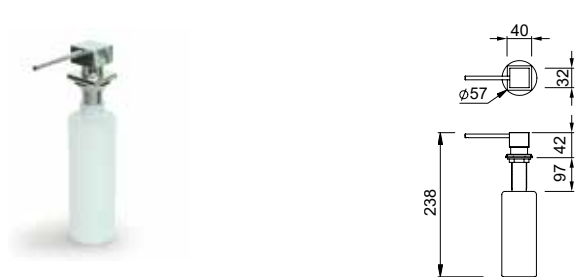

SOAP DISPENSER SQUARE

Metal soap dispenser
Cutout - $\varnothing$ 35 mm
Dimensions - 40 x 40 mm

- CR Chrome
  ADI02301

SPAZIO, BEST W, KARISMA, TIME, QUADRA, UNICO, EASY, FOX