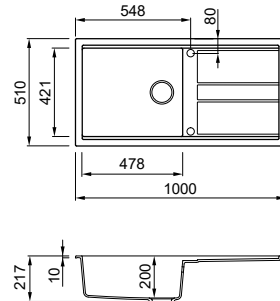

Best 480

SINGLE-BOWL SINK WITH DRAINER

Dimensions	1000 x 510 mm
Base unit	600 mm
Cutout	980 x 480 mm
Bowl depth	200 mm
Tap ledge	Yes
Installation	Top mount
Orientation	Reversible

GRANITEK

- **G40** Nero LGB48040
- **G78** Espresso LGB48078
- **G48** Cemento LGB48048
- **G43** Tortora LGB48043
- **M79** Nuvola LMB48079
- **G39** Bianco Soft LGB48039
- **G68** Bianco LGB48068
- **G59** Antracite LGB48059
- **G51** Avena LGB48051
- **G62** Bianco Antico LGB48062

KERATEK

- **K86** Black LKB48086
- **K87** Cocoa LKB48087
- **K99** Concrete LKB48099
- **K89** Dove LKB48089
- **K88** Cloud LKB48088
- **K95** Champagne LKB48095
- **K96** White LKB48096

WHAT'S INCLUDED
Space-saving trap, Flow Pro, Rectangular overflow, Mounting kit.

COMPONENTS
Rectangular overflow
Flow Pro
FINISHES
IN Stainless steel