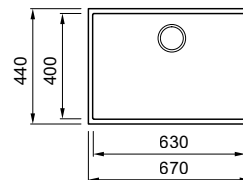

Quadra 120 Undermount new

SINGLE-BOWL SINK

Dimensions	670 x 440 mm
Base unit	750 mm
Cutout	630 x 400 mm R 5
Bowl depth	190 mm
Tap ledge	No
Installation	Undermount

GRANITEK

- **G40** Nero LGQ12040BSO
- **G48** Cemento LGQ12048BSO
- **G43** Tortora LGQ12043BSO
- **G68** Bianco LGQ12068BSO

WHAT'S INCLUDED
Space-saving trap, Standard waste, Round overflow, Mounting kit.

COMPONENTS
Round overflow
Standard
IN Stainless steel