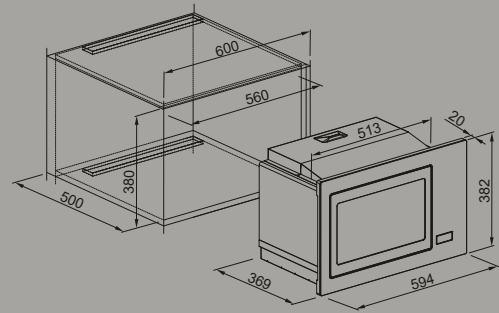

Plano MW

38cm microwave with coloured frame, 10 programs

SPECIFICATIONS

MATERIAL = glass with coloured frame

MICROWAVE FUNCTIONS

10 programs for different food types

- Microwave
- Microwave + grill
- Defrost with time entry
- Defrost with weight entry
- Timer
- Digital display with timer and LED lights
- Temperature control
- Cavity capacity: 28 litres
- Stainless steel cavity
- Black controls
- Door hinge: Left
- Safety: child lock function

ACCESSORIES INCLUDED = 1 rack, 1 x 315mm glass turntable plate