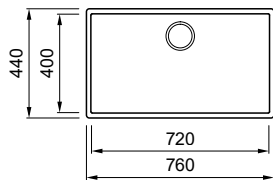

Quadra UNDERMOUNT

Quadra 130 Undermount

SINGLE-BOWL SINK

Dimensions	760 x 440 mm
Base unit	800 mm
Cutout	720 x 400 mm R 5
Bowl depth	200 mm
Tap ledge	No
Installation	Undermount

GRANITEK

- **G40** Nero LGQ13040BSO
- **G78** Espresso LGQ13078BSO
- **G48** Cemento LGQ13048BSO
- **G43** Tortora LGQ13043BSO
- **M79** Nuvola LMQ13079BSO
- **G39** Bianco Soft LGQ13039BSO
- **G68** Bianco LGQ13068BSO
- **G59** Antracite LGQ13059BSO
- **G51** Avena LGQ13051BSO
- **G62** Bianco Antico LGQ13062BSO

KERATEK

- **K86** Black LKQ13086BSO
- **K87** Cocoa LKQ13087BSO
- **K99** Concrete LKQ13099BSO
- **K89** Dove LKQ13089BSO
- **K88** Cloud LKQ13088BSO
- **K95** Champagne LKQ13095BSO
- **K96** White LKQ13096BSO