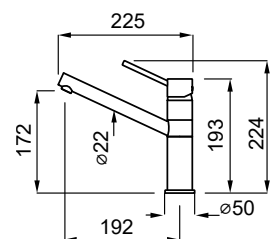

SPECIFICATIONS

Spout base	Ø 50 mm
Spout rotation	360°
Hose type	Stainless steel 3/8" mm
Hose length	400 mm
Cartridge	Ø 35 mm
Hole size	Ø 35 mm

	CR Chrome	MIKSAVCR
	G40 Nero	MGKSAV40
	G48 Cemento	MGKSAV48
	G43 Tortora	MGKSAV43
	G68 Bianco	MGKSAV68
	G59 Antracite	MGKSAV59
	K86 Black	MKSAV86
	K96 White	MKSAV96