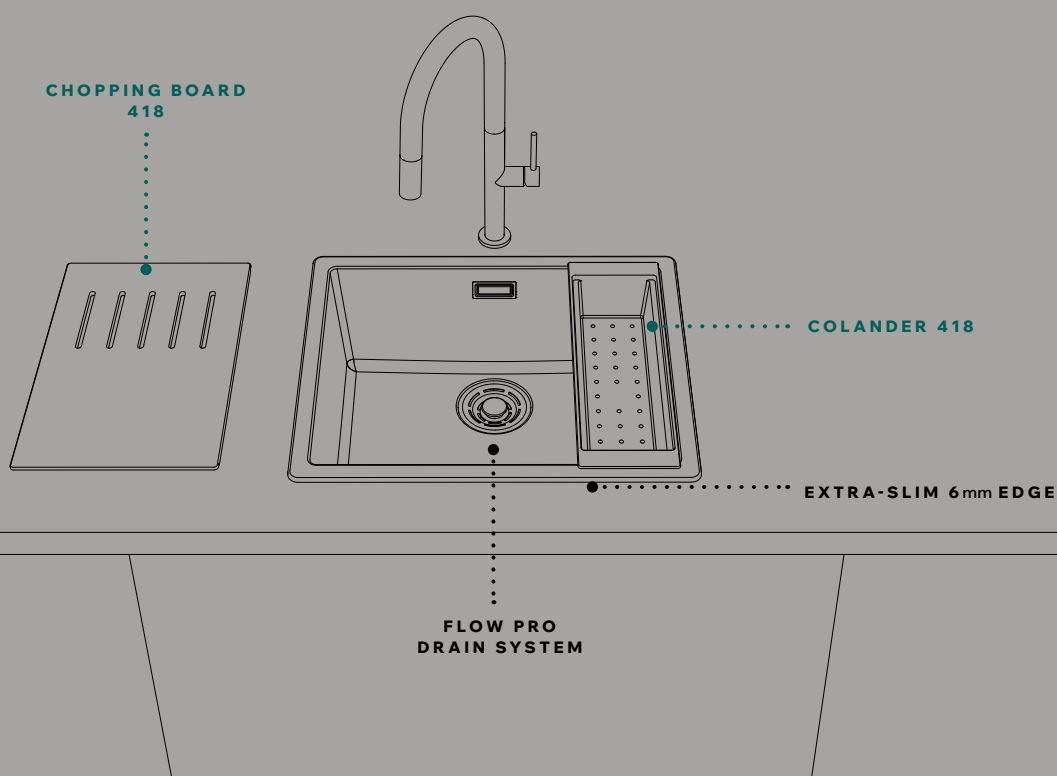

ALL MODELS

Time undermount WORKSTATION

Time undermount 130 sink - G40 Nero
Loch tap - BK Black
Hob - Urban 75 Glass
Oven - UrbanPlus

**NEW
COLLECTION**

Zen

COLLECTION

The allure of pared-back design is embodied in perfect geometries and in the symmetry of the different elements. Zen is a collection of premium bowls, designed to conjure up a sense of balance and contemporary refinement.