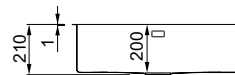

STAINLESS STEEL

IN AISI 304 SATIN-FINISH STAINLESS STEEL
LIE700SAC

Esprit 650

new

base
75

1MM-THICK STAINLESS STEEL SINGLE-BOWL SINK

Dimensions	690 x 440 mm
Base unit	750 mm
Cutout	680 x 430 mm R10 (Top mount)
Cutout	651 x 401 mm R13 (Undermount)
Cutout	See drawing below (Flush mount)
Bowl depth	200 mm
Tap ledge	No
Installation	Top mount Undermount Flush mount