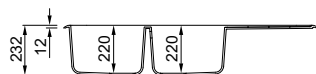

Master COLLECTION

Master 500