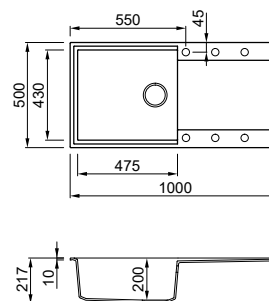

Easy 480

SINGLE-BOWL SINK WITH DRAINER

Dimensions	1000 x 500 mm
Base unit	600 mm
Cutout	980 x 480 mm
Bowl depth	200 mm
Tap ledge	Yes
Installation	Top mount
Orientation	Reversible

GRANITEK

- **G40** Nero LGY48040
- **G78** Espresso LGY48078
- **G48** Cemento LGY48048
- **G43** Tortora LGY48043
- **M79** Nuvola LMY48079
- **G39** Bianco Soft LGY48039
- **G68** Bianco LGY48068
- **G59** Antracite LGY48059
- **G51** Avena LGY48051
- **G62** Bianco Antico LGY48062

WHAT'S INCLUDED
Space-saving trap, Standard waste, Round overflow, Mounting kit.

COMPONENTS
Round overflow
Standard
IN Stainless steel