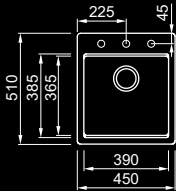

Time WORKSTATION

Time 102 Total Black new

SINGLE-BOWL SINK

Dimensions	450 x 510 mm
Base unit	450 | 500 mm if at the start of a run of cabinets
Cutout	430 x 480 mm
Bowl depth	180 mm
Tap ledge	Yes
Installation	Top mount

GRANITEK

G40 Nero
LG210240BKM

WHAT'S INCLUDED
Space-saving trap, Flow, Round overflow, Mounting kit.

COMPONENTS
 Round overflow

Flow

FINISHES
 BK Black