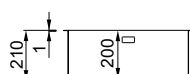

Esprit COLLECTION

Esprit 500