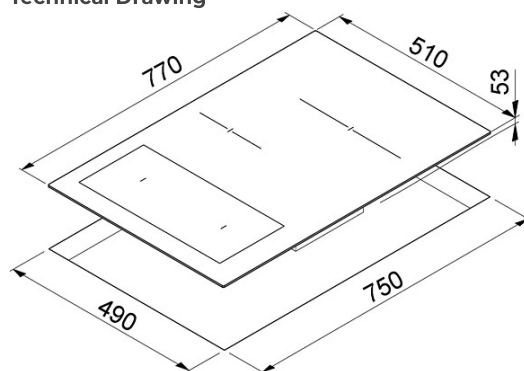

SIPARIO INDUZIONE 80

Technical Drawing

FEATURES

Description Glass ceramic induction hob 80 cm

Model SIPARIO INDUZIONE 80

Dimensions (mm) 770 x 510

Hole for built-in installation (mm) 750 x 490

(Watt) 7400 Watt

Touch with 9 power levels

PACKAGING FEATURES

Packaging Cardboard, polystyrene