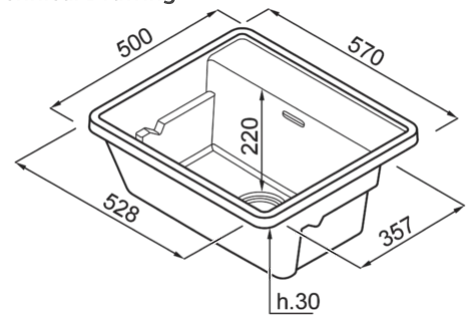

Technical Drawing

FEATURES

Description

Model

Base (mm)

Installations Inset

Dimensions (mm) 570 x 500

Number of Bowls 1

Bowl Depth (mm) 220