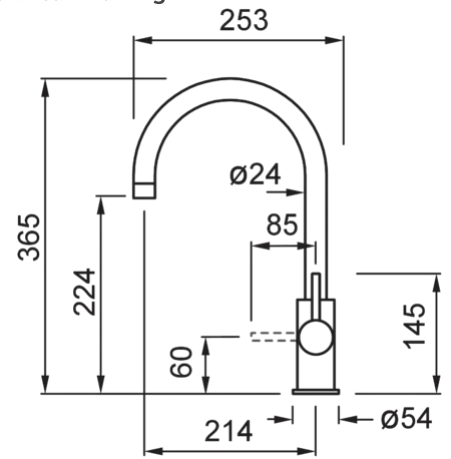

Technical Drawing

KERATEK

GRANITEK