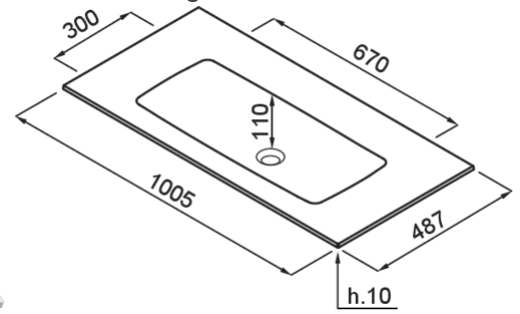

DECISO 100

Technical Drawing

FEATURES

Description	Vanity, 1 bowl
Model	DECISO 100
Installations	Vanity
Dimensions (mm)	1005 x 487; 1005 x 465
Number of Bowls	1
Bowl Depth (mm)	110

DURATEK

BDDEC100BK48 BLACK
8031873763862