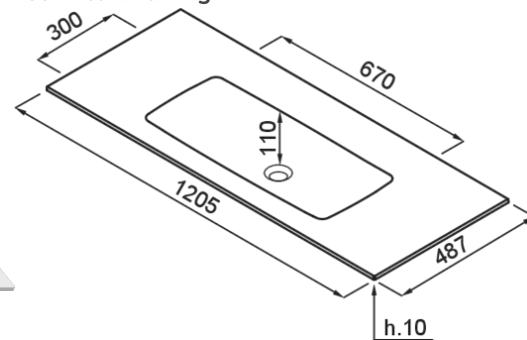

DECISO 120

Technical Drawing

FEATURES

Description	Vanity, 1 bowl
Model	DECISO 120
Installations	Vanity
Dimensions (mm)	1205 x 487; 1205 x 465
Number of Bowls	1
Bowl Depth (mm)	110

DURATEK

BDDEC120BK48 BLACK
8031873763770