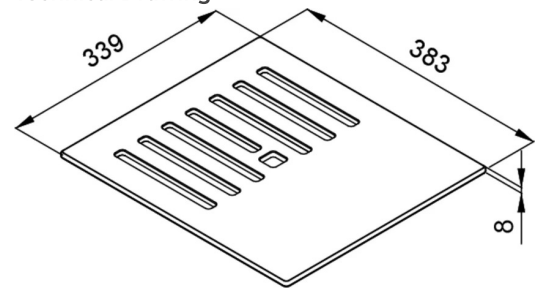

ELEMENT BEST WORKSTATION CHOPPING BOARD

Technical Drawing

FEATURES

Description	Multifunction HPL Chopping Board
Model	ELEMENT BEST WORKSTATION CHOPPING BOARD
Dimensions (mm)	339 x 383 x 8