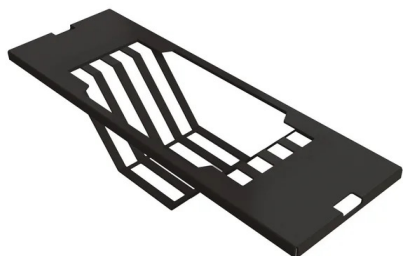

ELEMENT DRAINER

FEATURES

Description

Model ELEMENT DRAINER

Dimensions (mm) 408 x 137 x 77

ADA103BK BK
8031873801137