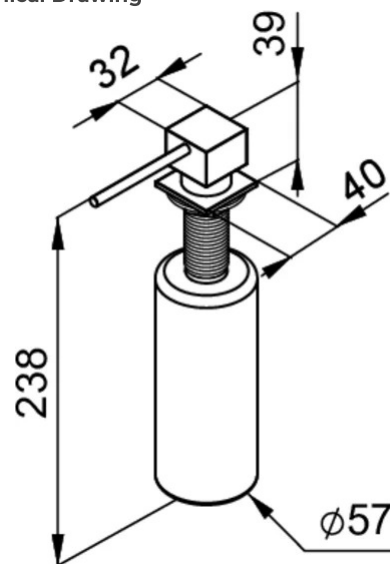

ELEMENT SQUARE SOAP DISPENSER

FEATURES

Description

Soap Dispenser

Model

ELEMENT SQUARE SOAP DISPENSER

Dimensions (mm)

40 x40

Technical Drawing

FINITURE

AD102301 CR
8031873800376