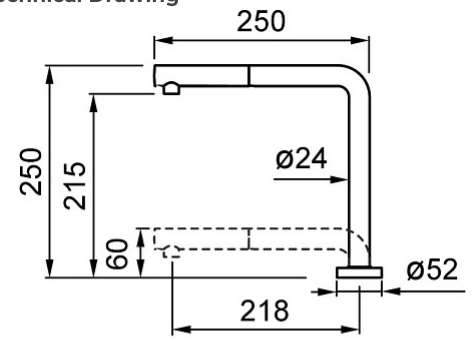

FOLD

Technical Drawing

FEATURES

Description	Single-lever tap with swivel spout, pull-out sprayer and remote control
Model	FOLD
Base (mm)	52
(\varnothing mm)	35
	360°
Flexi-hose	Stainless Steel 3/8"
(\varnothing mm)	25