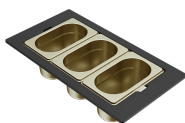

GOURMET DIALOGO FRAME 1/9

FEATURES

Model GOURMET DIALOGO FRAME 1/9

INOX

KF023100IN IN
8031873301323

KF023100GD GD
8031873301347

KF023100BK BK
8031873301330