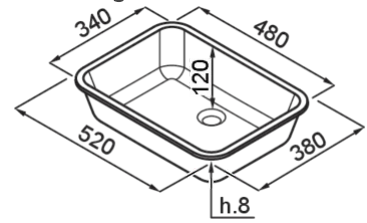

### Technical Drawing

#### FEATURES

<b>Description</b>	1-bowl washbasin
<b>Model</b>	INTENSO 48
<b>Installations</b>	Undermount, Inset, Integrated
<b>Dimensions (mm)</b>	520 x 380
<b>Number of Bowls</b>	1
<b>Bowl Depth (mm)</b>	120