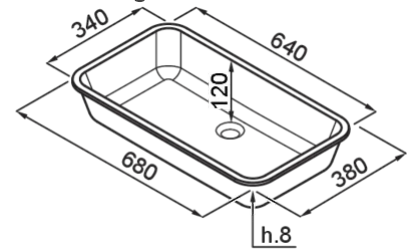

INTENSO 64

Technical Drawing

FEATURES

Description	1-bowl washbasin
Model	INTENSO 64
Installations	Undermount, Inset, Integrated
Dimensions (mm)	680 x 380
Number of Bowls	1
Bowl Depth (mm)	120

DURATEK

BDINT064BK34 BLACK
8031873764463