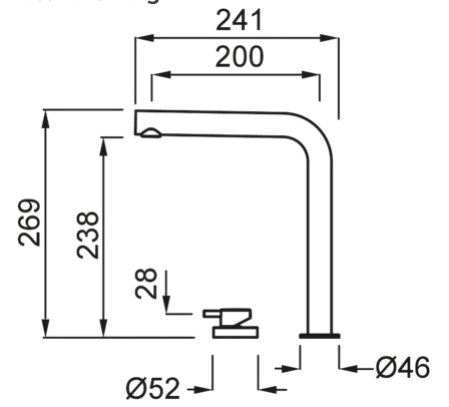

KENT

Technical Drawing

FEATURES

| | |
|---------------------|---|
| Description | Single-lever tap with swivel spout and remote control |
| Model | KENT |
| Base (mm) | 46 (spout) - 52 (control) |
| (\varnothing mm) | 35 (spout) - 35 (control) |
| | 360° |
| Flexi-hose | Stainless Steel 3/8" |
| (\varnothing mm) | 25 |