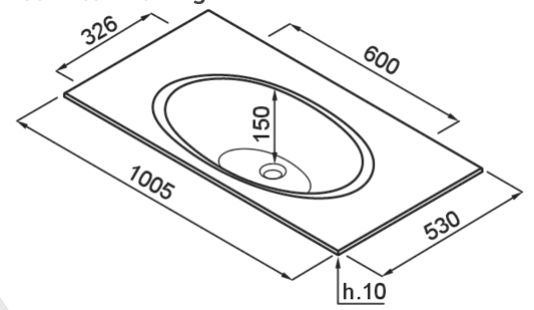

LIBERO 100

Technical Drawing

FEATURES

Description	Vanity, 1 bowl
Model	LIBERO 100
Installations	Vanity
Dimensions (mm)	1005 x 530; 1005 x 515
Number of Bowls	1
Bowl Depth (mm)	150

DURATEK

BDLIB100BK53 BLACK
8031873762353