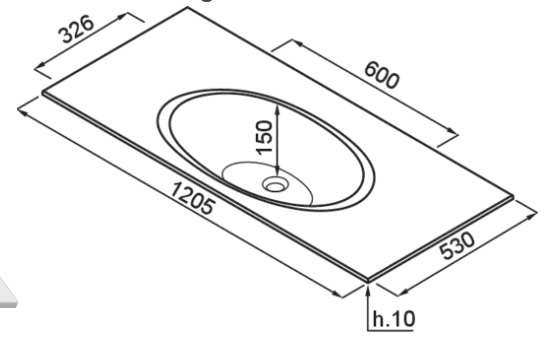

LIBERO 120

Technical Drawing

FEATURES

| | |
|------------------------|------------------------|
| Description | Vanity, 1 bowl |
| Model | LIBERO 120 |
| Installations | Vanity |
| Dimensions (mm) | 1205 x 530; 1205 x 515 |
| Number of Bowls | 1 |
| Bowl Depth (mm) | 150 |