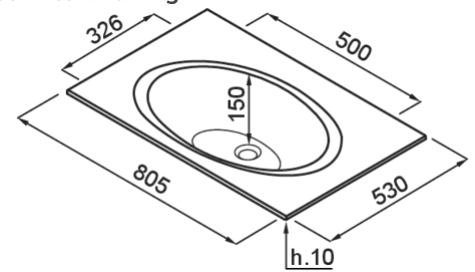

LIBERO 80

Technical Drawing

FEATURES

Description	Vanity, 1 bowl
Model	LIBERO 80
Installations	Vanity
Dimensions (mm)	805 x 530; 805 x 515
Number of Bowls	1
Bowl Depth (mm)	150

DURATEK

BDLIB080BK53 BLACK
8031873762728