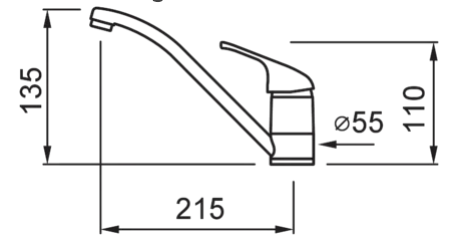

### Technical Drawing

#### FEATURES

<b>Description</b>	Single-lever tap with swivel spout
<b>Model</b>	MINERVA
<b>Base (mm)</b>	50
( $\varnothing$ mm)	35
	360°
<b>Flexi-hose</b>	Stainless Steel 3/8"
( $\varnothing$ mm)	40

#### LOGISTIC DATA

<b>Gross Weight (kg)</b>	1,50
<b>Net Weight (kg)</b>	1,00
<b>Packaging Dimension (kg)</b>	39,5 x 14,5 x 7
<b>Packaging Volume (kg)</b>	0,004