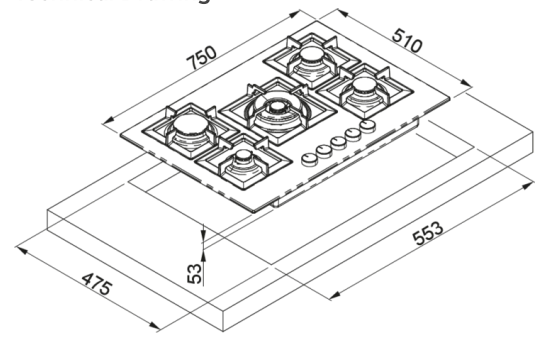

PLANO 75

Technical Drawing

FEATURES

Description Enamelled built-in gas hob

Model PLANO 75

Dimensions (mm) 750 x 510

Hole for built-in installation (mm) 553 x 475

Black knobs

(mm) 8 mm

(mm) 45 mm

LOGISTIC DATA

Gross Weight (kg) 13,90

Net Weight (kg) 12,28

Packaging Dimension (kg) 800 X 590 X 130

Packaging Volume (kg) 0,061

PACKAGING FEATURES