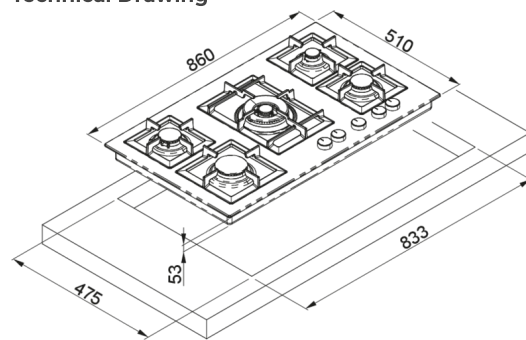

PLANO 90

Technical Drawing

FEATURES

Description Enamelled built-in gas hob

Model PLANO 90

Dimensions (mm) 860 x 510

Hole for built-in installation (mm) 833 x 475

Black knobs

(mm) 8 mm

(mm) 45 mm

LOGISTIC DATA

Gross Weight (kg) 15,20

Net Weight (kg) 15,15

Packaging Dimension (kg) 920 X 590 X 130

Packaging Volume (kg) 0,071

PACKAGING FEATURES