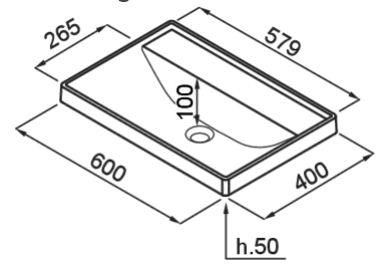

PURO D 60

Technical Drawing

FEATURES

Description	Semi-recessed washbasin, 1 bowl
Model	PURO D 60
Installations	Semi-recessed
Dimensions (mm)	600 x 400
Number of Bowls	1
Bowl Depth (mm)	110

DURATEK

BDPUD060BK40 BLACK
8031873764364