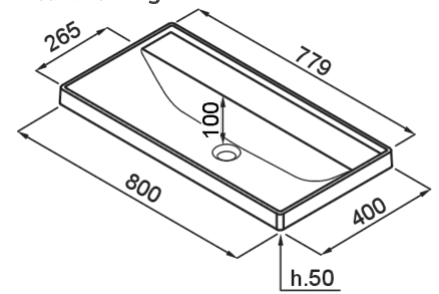

PURO D 80

Technical Drawing

FEATURES

Description	Semi-recessed washbasin, 1 bowl
Model	PURO D 80
Installations	Semi-recessed
Dimensions (mm)	800 x 400
Number of Bowls	1
Bowl Depth (mm)	110

DURATEK

BDPUD080BK40 BLACK
8031873764319