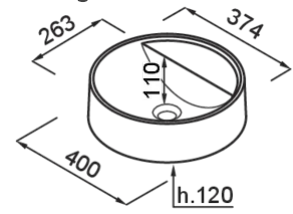

PURO T 40 ROUND

Technical Drawing

FEATURES

Description

Model	PURO T 40 ROUND
Installations	Countertop
Dimensions (mm)	Ø 400
Number of Bowls	1
Bowl Depth (mm)	110

DURATEK

BDPUT40RBK BLACK
8031873764180

BDPUT40RWH WHITE
8031873764197