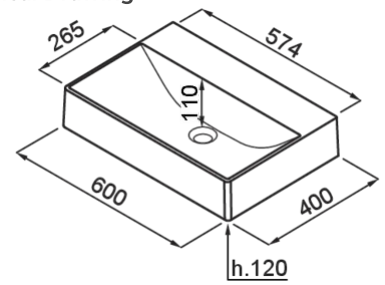

## Technical Drawing

#### Description

**Model** PURO T 60

**Installations** Countertop

**Dimensions (mm)** 600 x 400

**Number of Bowls** 1

**Bowl Depth (mm)** 110