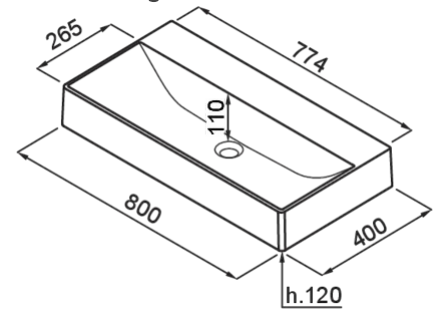

PURO T 80

Technical Drawing

FEATURES

Description

Model	PURO T 80
Installations	Countertop
Dimensions (mm)	800 x 400
Number of Bowls	1
Bowl Depth (mm)	110

DURATEK

BDPUT080BK40 BLACK
8031873764104

BDPUT080WH40 WHITE
8031873764111