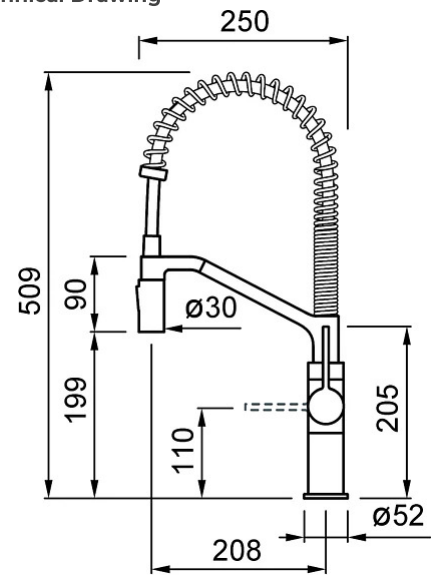

RIVER

FEATURES

Description	Single-lever tap with tall swivel spout and pull-out sprayer
Model	RIVER
Base (mm)	
(\varnothing mm)	35
	360°
Flexi-hose	Stainless Steel 3/8"
(\varnothing mm)	35

PACKAGING FEATURES

Packaging	Cardboard box
------------------	---------------

Technical Drawing

CROMATO

MIKRIVCR CR
8031873005139

MOKRIVBK BK
8031873005122

MOKRIVGM GM
8031873005146