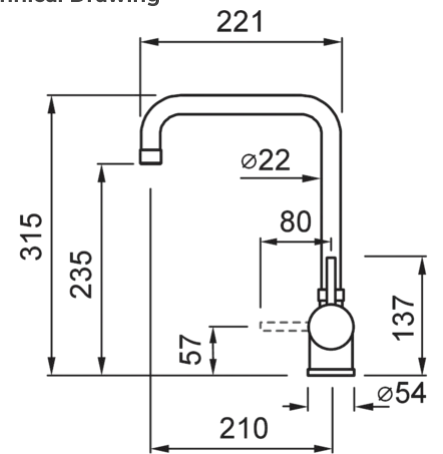

Technical Drawing

GRANITEK

MATT

GRANITEK

CLASSIC