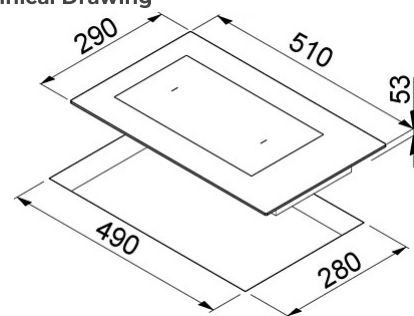

SIPARIO INDUZIONE 30

Technical Drawing

FEATURES

Description	Glass ceramic induction hob 30 cm
Model	SIPARIO INDUZIONE 30
Dimensions (mm)	290 x 510
Hole for built-in installation (mm)	280 x 490
(Watt)	3700 Watt
	Touch with 9 power levels