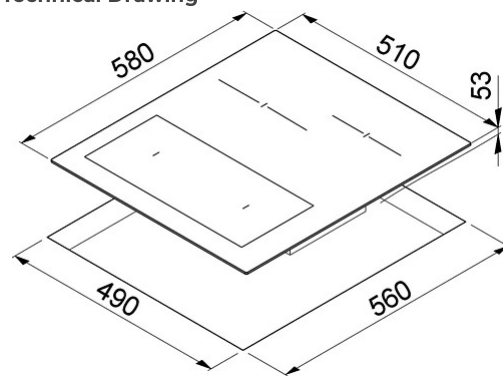

SIPARIO INDUZIONE 60

Technical Drawing

FEATURES

Description	Glass ceramic induction hob 60 cm
Model	SIPARIO INDUZIONE 60
Dimensions (mm)	580 x 510
Hole for built-in installation (mm)	560 x 490
(Watt)	7400 Watt
	Touch with 9 power levels