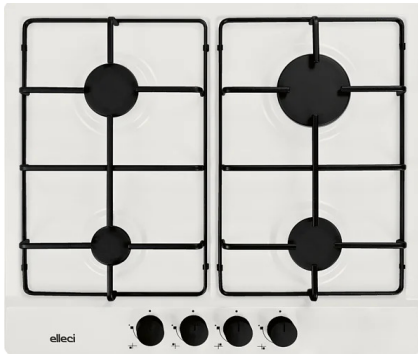

## STYLE 60 TCLG

### FEATURES

<b>Description</b>	Enamelled built-in gas hob
<b>Model</b>	STYLE 60 TCLG
<b>Dimensions (mm)</b>	580 x 500
<b>Hole for built-in installation (mm)</b>	553 x 473
	Black knobs
(mm)	20 mm
(mm)	35 mm
	---