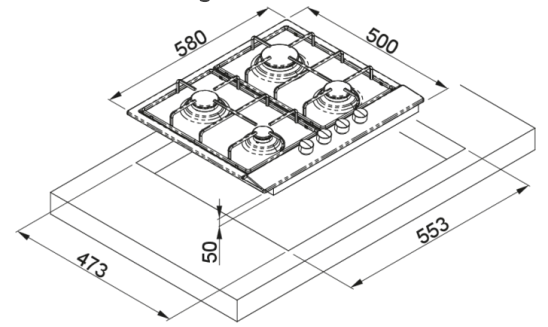

## Technical Drawing

### FEATURES

<b>Description</b>	Enamelled built-in gas hob
<b>Model</b>	STYLE 60 TCLG
<b>Dimensions (mm)</b>	580 x 500
<b>Hole for built-in installation (mm)</b>	553 x 473
	Black knobs
(mm)	20 mm
(mm)	35 mm
	---

### LOGISTIC DATA

<b>Gross Weight (kg)</b>	10,00
<b>Net Weight (kg)</b>	8,75
<b>Packaging Dimension (kg)</b>	650 X 580 X 130
<b>Packaging Volume (kg)</b>	0,049