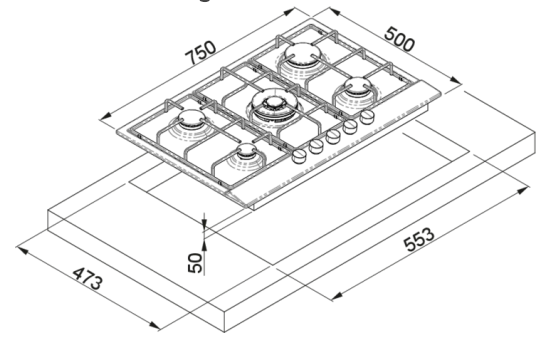

STYLE 75 TCC

Technical Drawing

FEATURES

Description Enamelled built-in gas hob

Model STYLE 75 TCC

Dimensions (mm) 750 x 500

Hole for built-in installation (mm) 553 x 473

Black knobs

(mm) 20 mm

(mm) 35 mm

LOGISTIC DATA

Gross Weight (kg) 12,20

Net Weight (kg) 10,70

Packaging Dimension (kg) 800 X 580 X 130

Packaging Volume (kg) 0,060

PACKAGING FEATURES