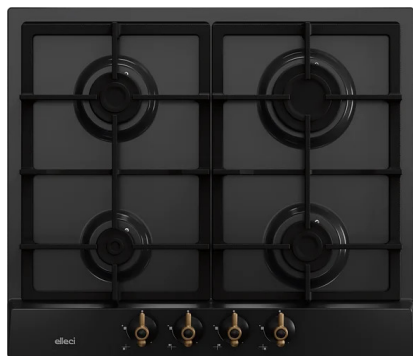

STYLE COUNTRY 60

FEATURES

Model STYLE COUNTRY 60

Hole for built-in installation (mm) 553 x 473
