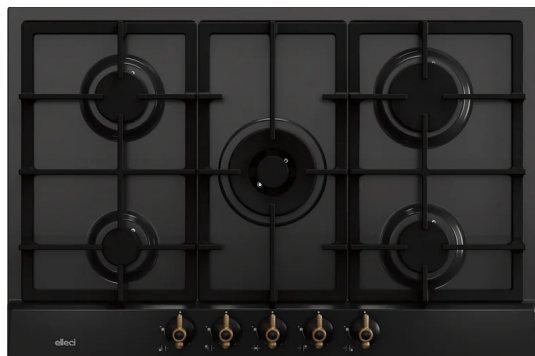

STYLE COUNTRY 75

FEATURES

Model	STYLE COUNTRY 75
Hole for built-in installation (mm)	553 x 473