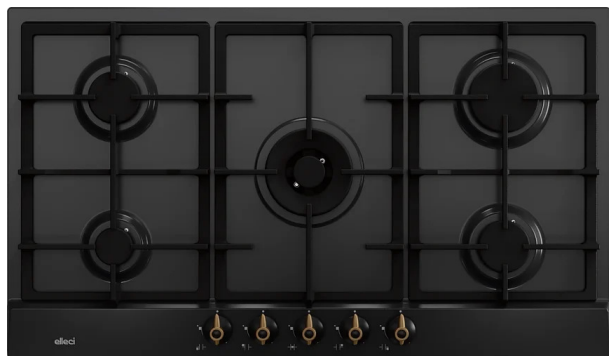

STYLE COUNTRY 90

FEATURES

Model	STYLE COUNTRY 90
Hole for built-in installation (mm)	833 x 475

GRANITEK

CLASSIC

PGSC90159CN G59
8031873005542

PGSC90151CN G51
8031873005887