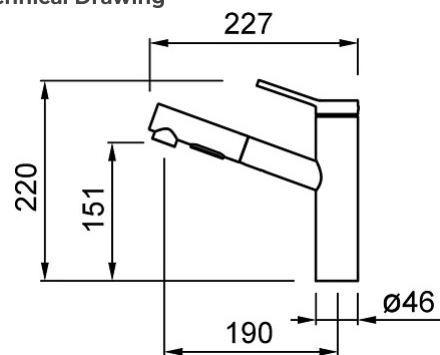

TAOS

Technical Drawing

FEATURES

Description	Single-lever tap with swivel spout and pull-out sprayer
Model	TAOS
Base (mm)	46
(\varnothing mm)	35
	90°
Flexi-hose	Stainless Steel 3/8"
(\varnothing mm)	35

PACKAGING FEATURES