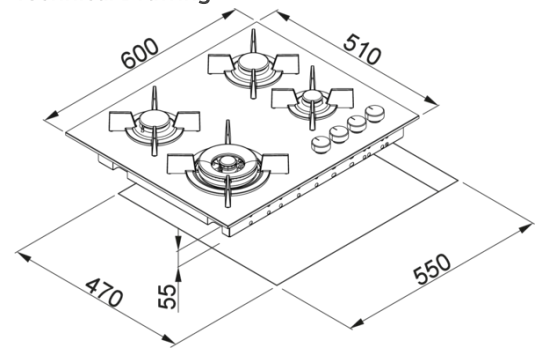

URBAN GLASS 60

Technical Drawing

FEATURES

Model URBAN GLASS 60

Hole for built-in installation (mm)