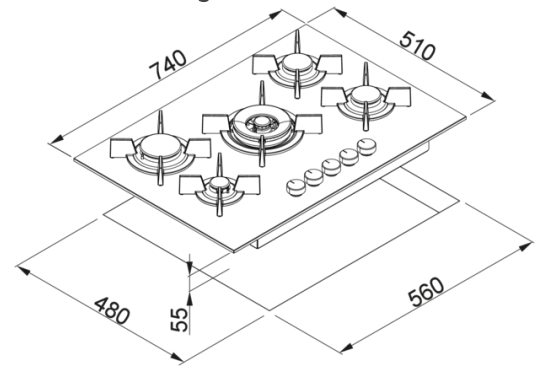

## Technical Drawing

### FEATURES

<b>Model</b>	URBAN GLASS 75
<b>Hole for built-in installation (mm)</b>	560 x 480