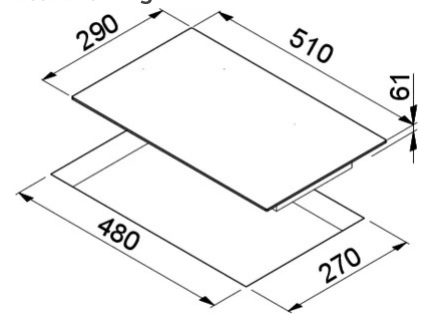

URBAN INDUCTION 30

Technical Drawing

FEATURES

Description	Glass ceramic induction hob 30 cm
Model	URBAN INDUCTION 30
Dimensions (mm)	290 x 510
Hole for built-in installation (mm)	270 x 480
(Watt)	3700 Watt
	Touch with 9 power levels