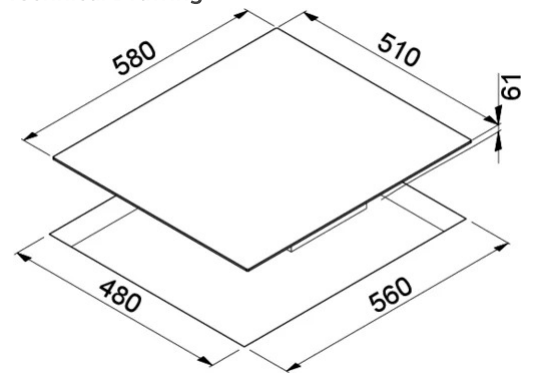

URBAN INDUCTION 60

Technical Drawing

FEATURES

Description	Glass ceramic induction hob 60 cm
Model	URBAN INDUCTION 60
Dimensions (mm)	580 x 510
Hole for built-in installation (mm)	560 x 480
(Watt)	7400 Watt
	Touch with 9 power levels