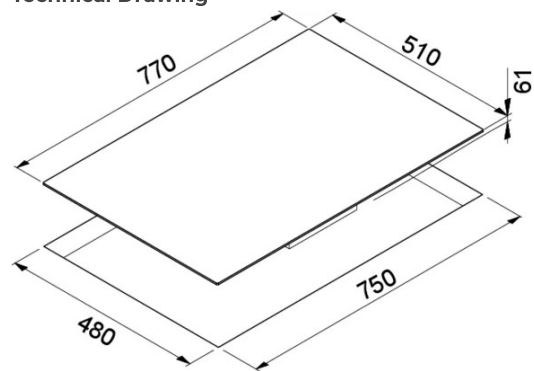

URBAN INDUCTION 80

Technical Drawing

FEATURES

Description	Glass ceramic induction hob 80 cm
Model	URBAN INDUCTION 80
Dimensions (mm)	770 x 510
Hole for built-in installation (mm)	750 x 480
(Watt)	7400 Watt
	Touch with 9 power levels