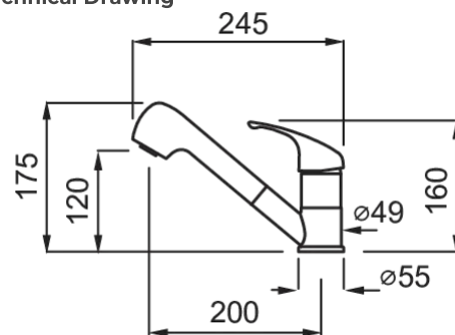

VENERE

Technical Drawing

FEATURES

Description	Single-lever tap with swivel spout and pull-out sprayer with jet switch-over
Model	VENERE
Base (mm)	55
(\varnothing mm)	35
	360°
Flexi-hose	Stainless Steel 3/8"
(\varnothing mm)	35

LOGISTIC DATA

Gross Weight (kg)	1,90
Net Weight (kg)	1,40
Packaging Dimension (kg)	37 x 20 x 8,5
Packaging Volume (kg)	0,006

PACKAGING FEATURES

Packaging	Cardboard box
------------------	---------------

GRANITEK