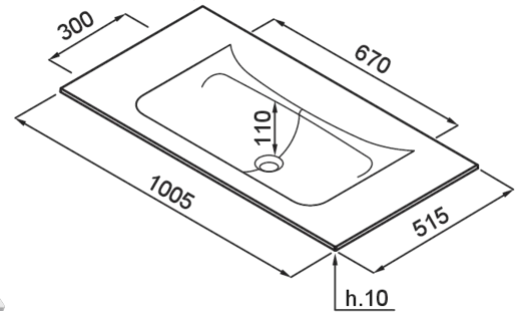

VIVO 100

Technical Drawing

FEATURES

Description	Vanity, 1 bowl
Model	VIVO 100
Installations	Vanity
Dimensions (mm)	1005 x 515; 1005 x 487; 1005 x 465
Number of Bowls	1
Bowl Depth (mm)	110

DURATEK

BDVIV100BK48 BLACK
8031873763336