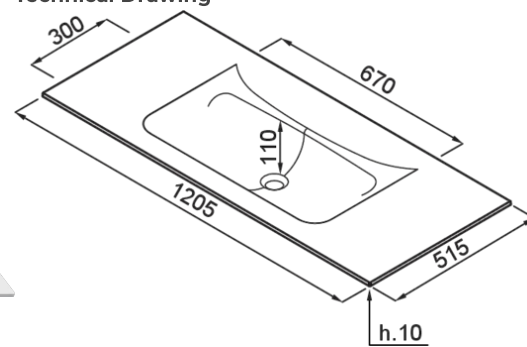

## Technical Drawing

### FEATURES

<b>Description</b>	Vanity, 1 bowl
<b>Model</b>	VIVO 120
<b>Installations</b>	Vanity
<b>Dimensions (mm)</b>	1205 x 515; 1205 x 487; 1205 x 465
<b>Number of Bowls</b>	1
<b>Bowl Depth (mm)</b>	110