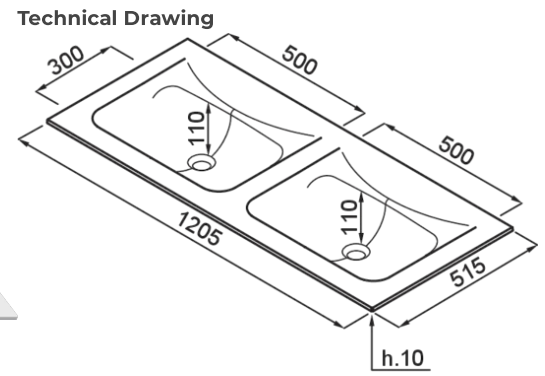

VIVO 122

FEATURES

<b>Description</b>	Vanity, 2 bowls
<b>Model</b>	VIVO 122
<b>Installations</b>	Vanity
<b>Dimensions (mm)</b>	1205 x 515; 1205 x 487; 1205 x 465
<b>Number of Bowls</b>	2