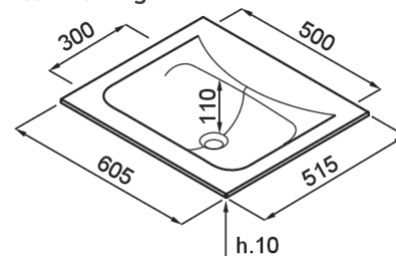

VIVO 60

Technical Drawing

FEATURES

Description	Vanity, 1 bowl
Model	VIVO 60
Installations	Vanity
Dimensions (mm)	605 x 515; 605 x 487; 605 x 465
Number of Bowls	1
Bowl Depth (mm)	110

DURATEK

BDVIV060BK48 BLACK
8031873763572