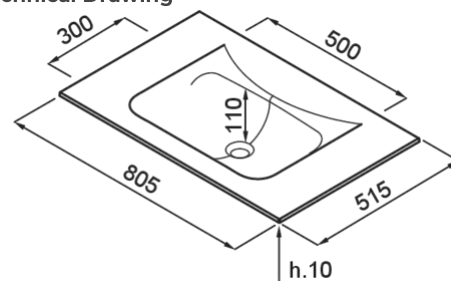

VIVO 80

Technical Drawing

FEATURES

<b>Description</b>	Vanity, 1 bowl
<b>Model</b>	VIVO 80
<b>Installations</b>	Vanity
<b>Dimensions (mm)</b>	805 x 515; 805 x 487; 805 x 465
<b>Number of Bowls</b>	1
<b>Bowl Depth (mm)</b>	110