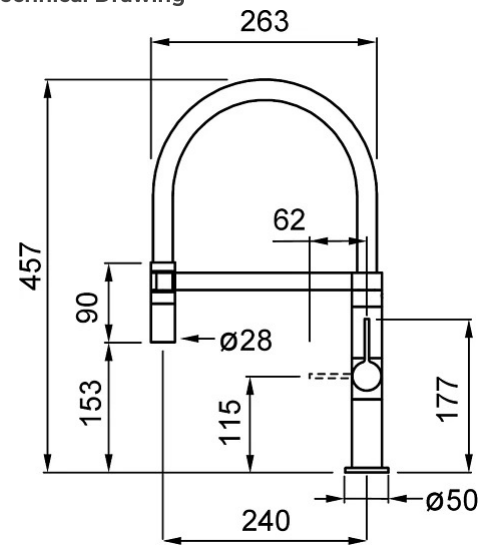

Technical Drawing

CROMATO

MIKWAVCR CR
8031873651541